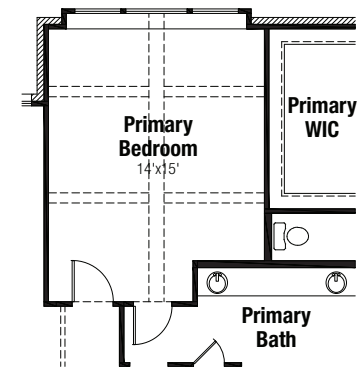

Alamito *SF* A70A

Game Room
ILO Bedroom Option

En-Suite Bath
Option

Luxury Primary
Suite Option

Freestanding Tub
at Primary Bath Option

Vaulted Clg. at
Primary Bedroom Option

Messy Kitchen
ILO Drop Zone Option