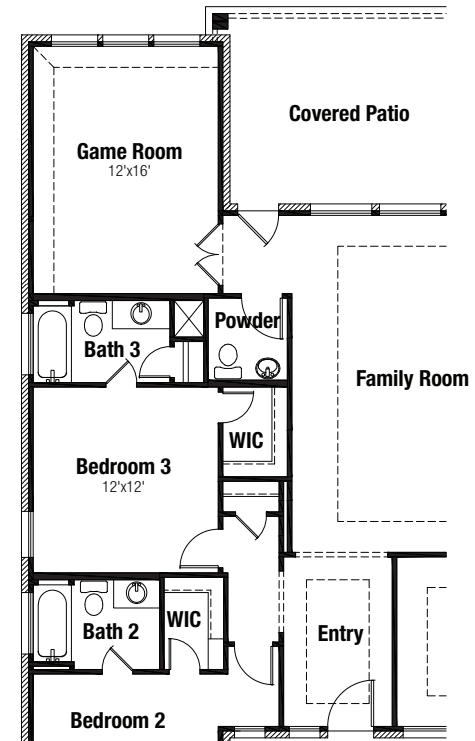

Alamito *SF* A70A

Game Room
ILO Bedroom Option

En-Suite Bath
Option

Luxury Primary
Suite Option

Freestanding Tub
at Primary Bath Option

Vaulted Clg. at
Primary Bedroom Option

Messy Kitchen
ILO Drop Zone Option