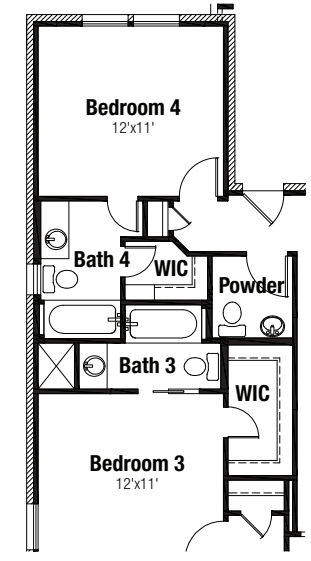

Alamito *SF* A70A

Game Room
ILO Bedroom Option

En-Suite Bath
Option

Luxury Primary
Suite Option

Freestanding Tub
at Primary Bath Option

Vaulted Clg. at
Primary Bedroom Option

Messy Kitchen
ILO Drop Zone Option