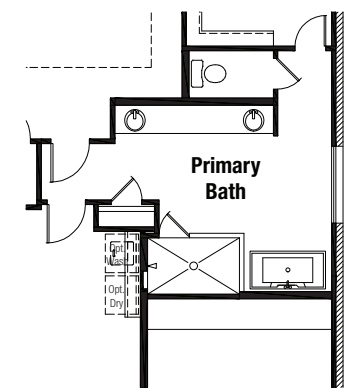

Alamito *SF* A70A

Game Room
ILO Bedroom Option

En-Suite Bath
Option

Luxury Primary
Suite Option

Freestanding Tub
at Primary Bath Option

Vaulted Clg. at
Primary Bedroom Option

Messy Kitchen
ILO Drop Zone Option