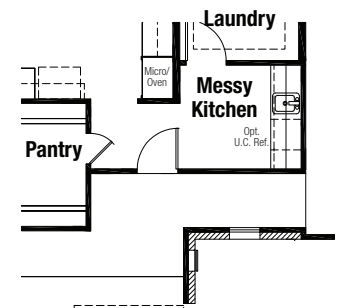

Alamito *SF* A70A

Game Room
ILO Bedroom Option

En-Suite Bath
Option

Luxury Primary
Suite Option

Freestanding Tub
at Primary Bath Option

Vaulted Clg. at
Primary Bedroom Option

Messy Kitchen
ILO Drop Zone Option