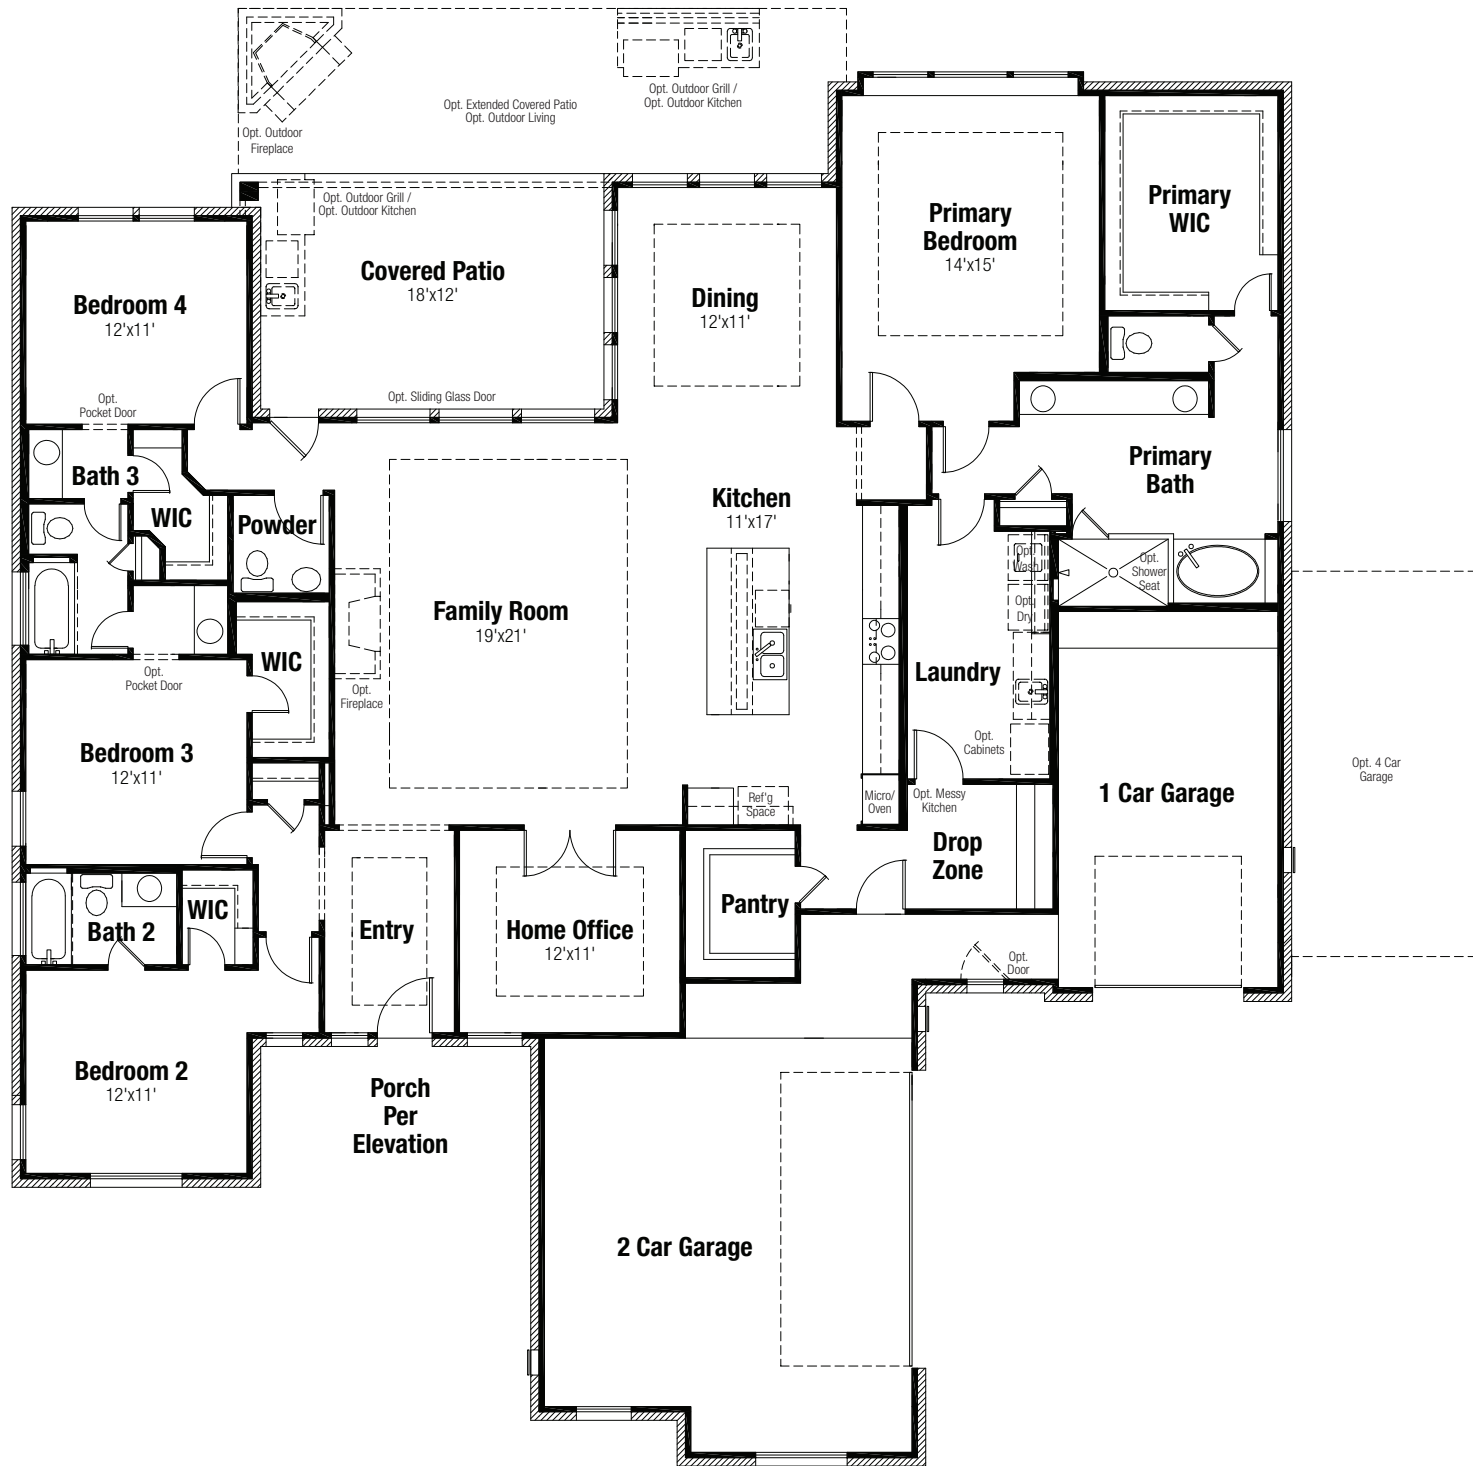

Alamito *SF* A70A

Game Room
ILO Bedroom Option

En-Suite Bath
Option

Luxury Primary
Suite Option

Freestanding Tub
at Primary Bath Option

Vaulted Clg. at
Primary Bedroom Option

Messy Kitchen
ILO Drop Zone Option