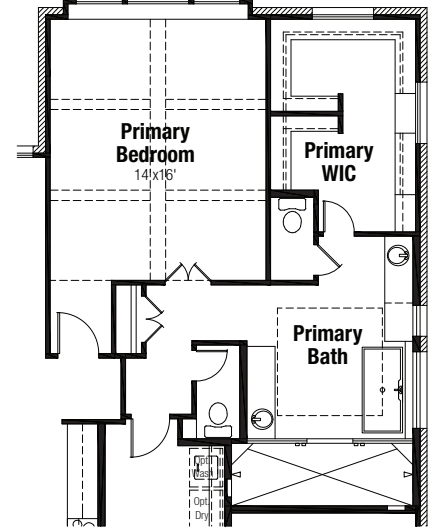

Alamito *SF* A70A

Game Room
ILO Bedroom Option

En-Suite Bath
Option

Luxury Primary
Suite Option

Freestanding Tub
at Primary Bath Option

Vaulted Clg. at
Primary Bedroom Option

Messy Kitchen
ILO Drop Zone Option