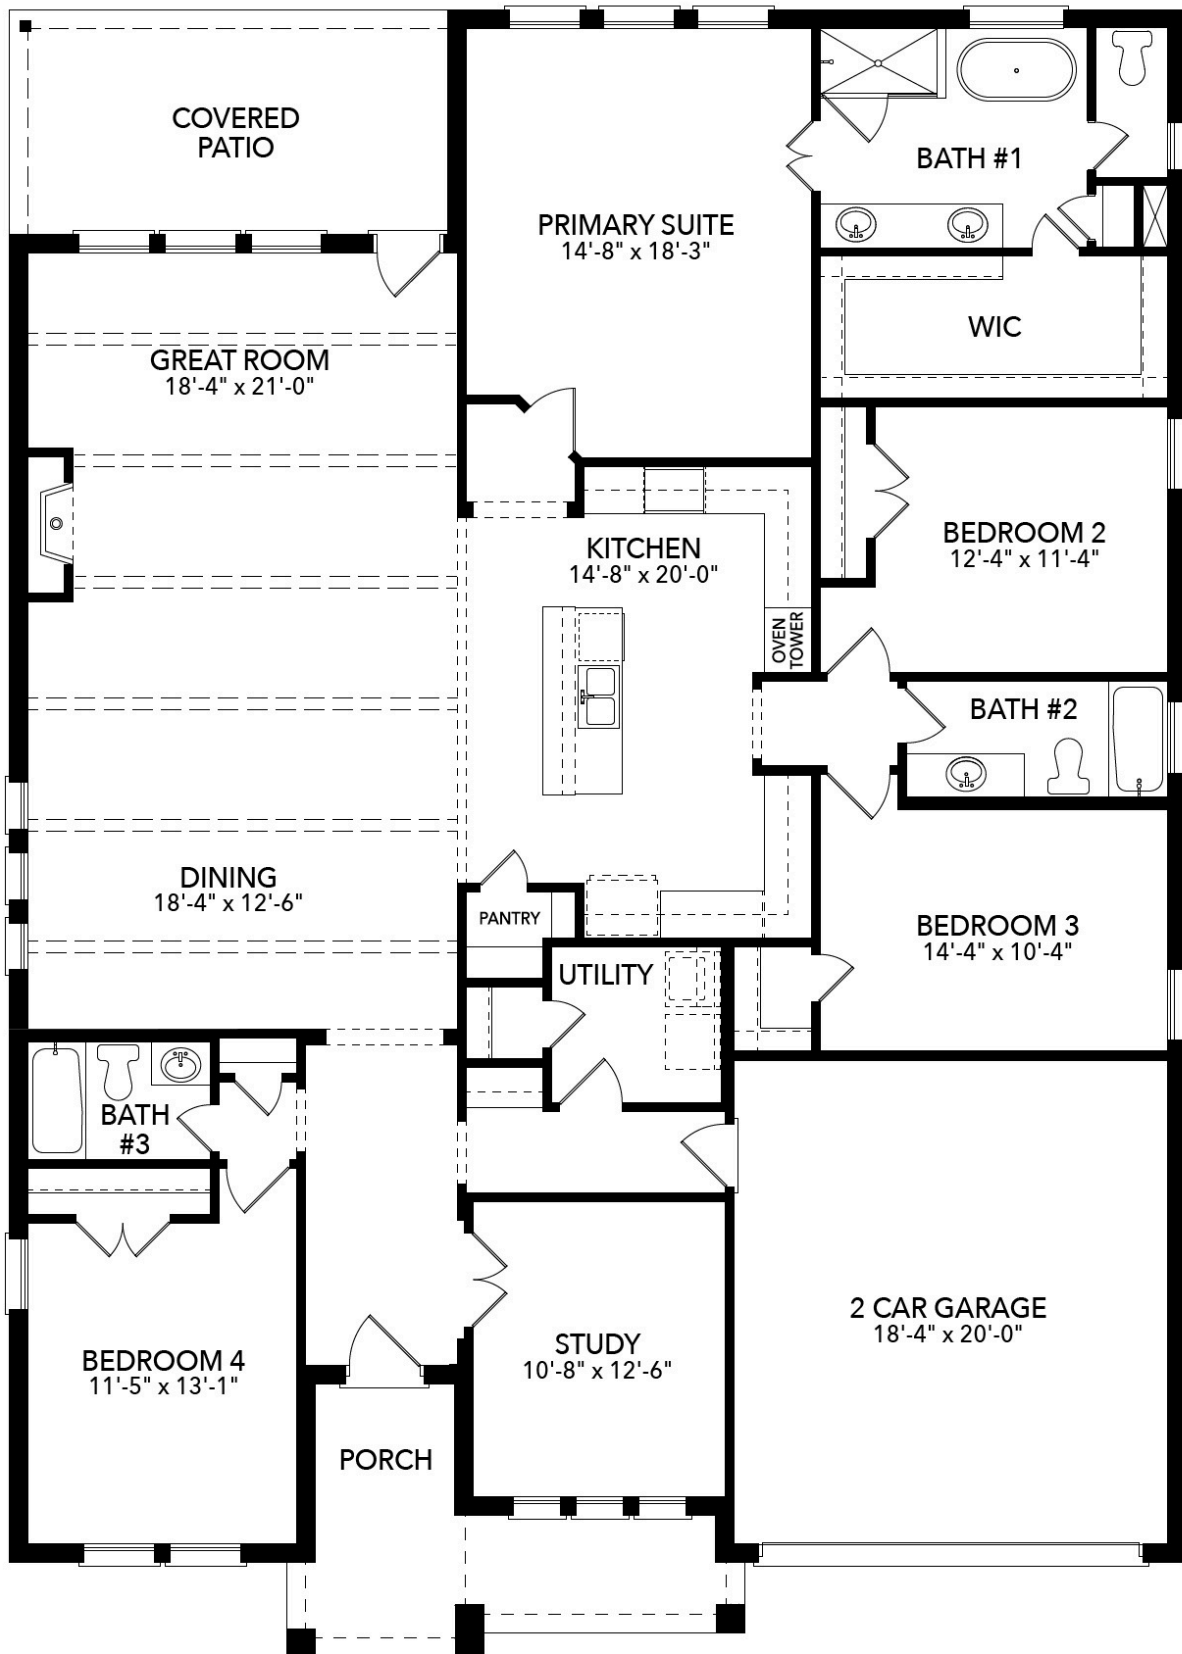

First Floor