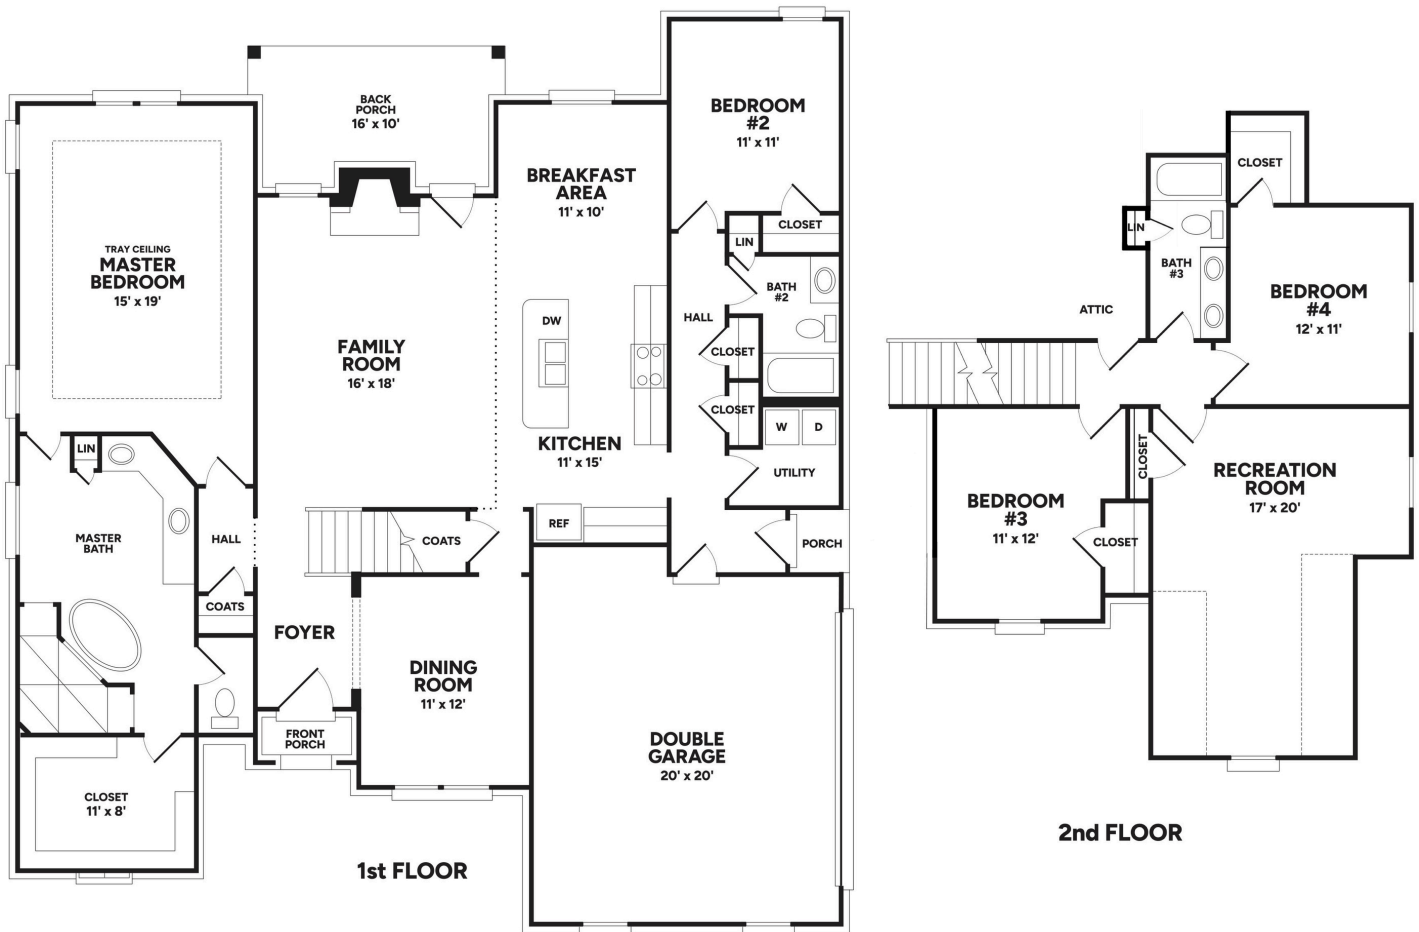

WOODBURY

ELEVATION B

 4 BEDROOMS  2 CAR GARAGE  3 BATHROOMS  2,845 SQ.FT

www.legacynewhomes.cc 662-932-2282

Artist rendering only, actual plans and room sizes may vary.