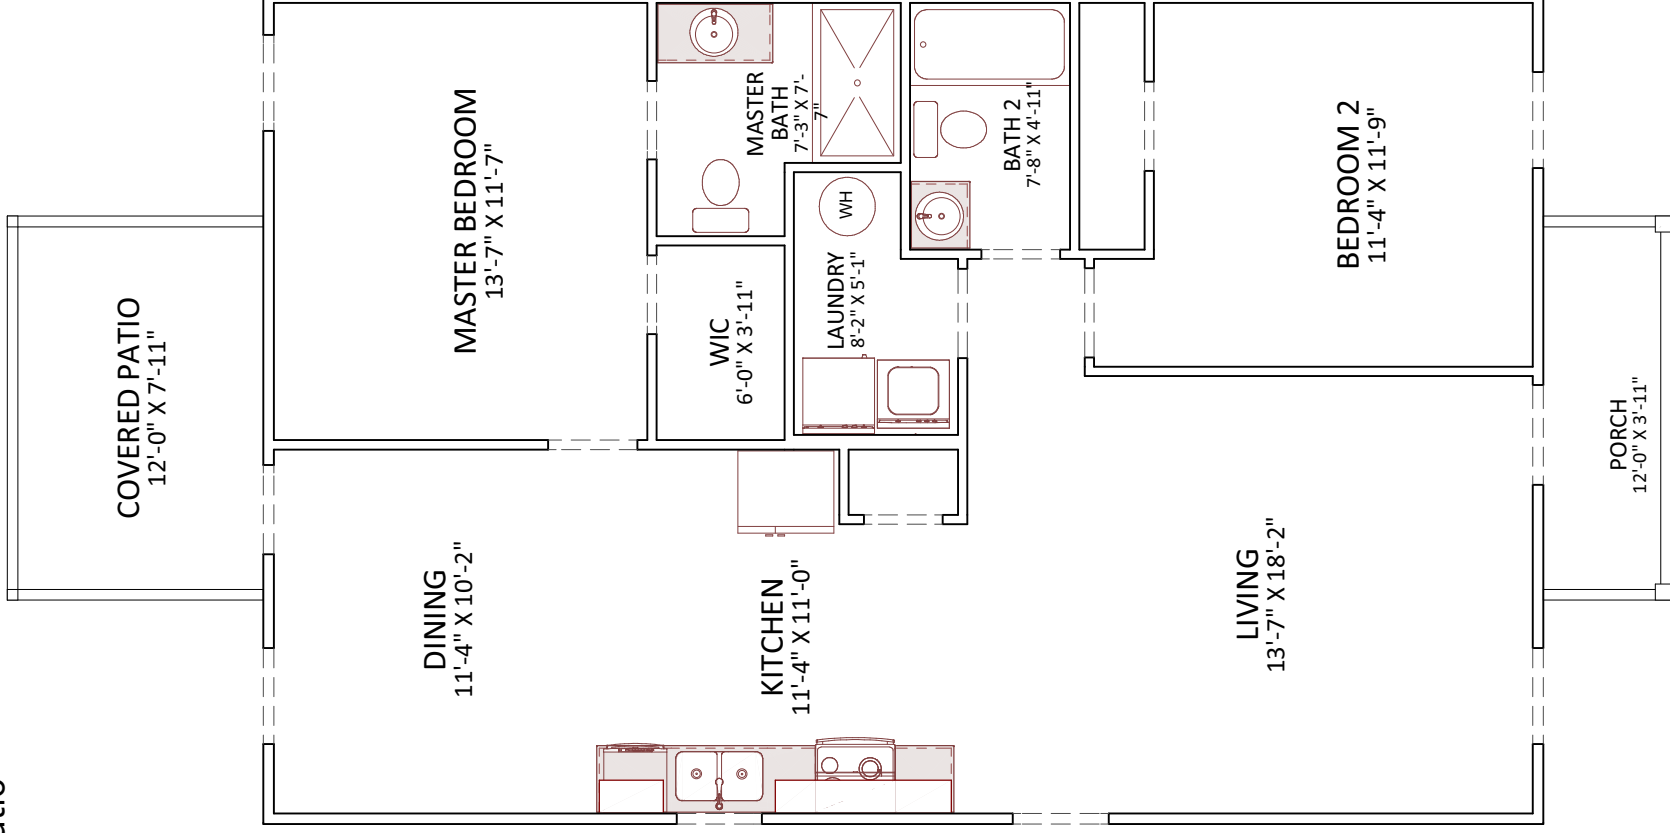

# The Elliott

2 Bedrooms  
2 Bathrooms  
1040 Sq. Ft.

Handicap accessible floor plans are available by request. Please talk with your agent to find out more.

**NOTE: PRICES, SPECIFICATIONS, AND DIMENSIONS ARE APPROXIMATE AND SUBJECT TO CHANGE WITHOUT NOTICE.**

**1040**  
**SQ FT**

# The Elliott

with Upgraded Patio

2 Bedrooms  
2 Bathrooms  
1040 Sq. Ft.

Handicap accessible floor plans are available by request. Please talk with your agent to find out more.

**NOTE: PRICES, SPECIFICATIONS, AND DIMENSIONS ARE APPROXIMATE AND SUBJECT TO CHANGE WITHOUT NOTICE.**