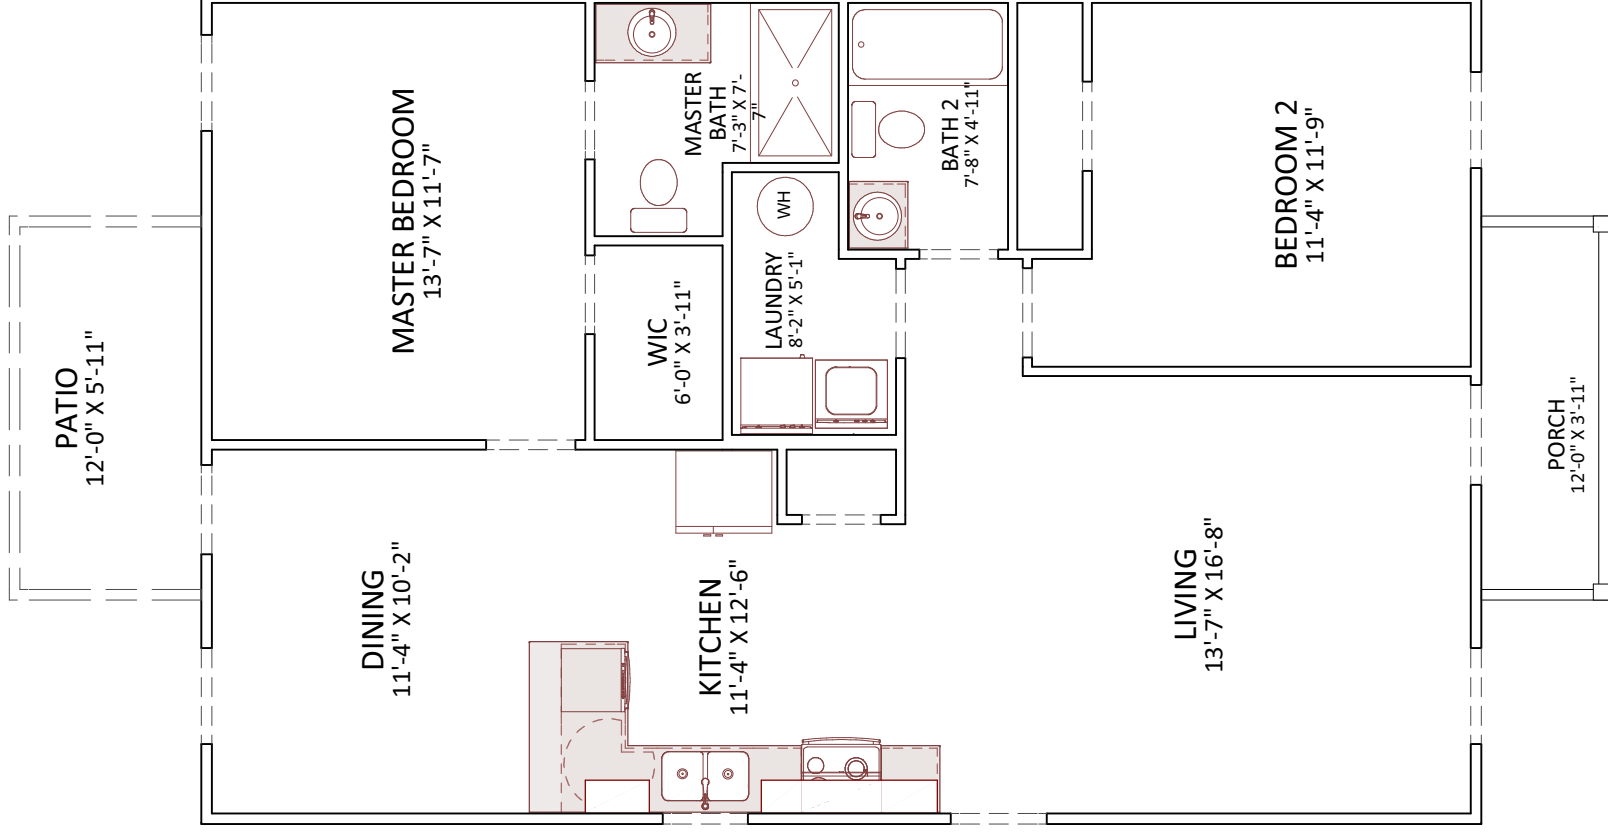

# The Elliott

2 Bedrooms  
2 Bathrooms  
1040 Sq. Ft.

Handicap accessible floor plans are available by request. Please talk with your agent to find out more.

**NOTE: PRICES, SPECIFICATIONS, AND DIMENSIONS ARE APPROXIMATE AND SUBJECT TO CHANGE WITHOUT NOTICE.**

# The Elliott

with Upgraded Patio

2 Bedrooms  
2 Bathrooms  
1040 Sq. Ft.

Handicap accessible floor plans are available by request. Please talk with your agent to find out more.

**NOTE: PRICES, SPECIFICATIONS, AND DIMENSIONS ARE APPROXIMATE AND SUBJECT TO CHANGE WITHOUT NOTICE.**

# The Elliott

with Master Upgrade

2 Bedrooms  
2 Bathrooms  
1040 Sq. Ft.

Handicap accessible floor plans are available by request. Please talk with your agent to find out more.

**NOTE: PRICES, SPECIFICATIONS, AND DIMENSIONS ARE APPROXIMATE AND SUBJECT TO CHANGE WITHOUT NOTICE.**

# The Elliott

with Kitchen Upgrade

2 Bedrooms  
2 Bathrooms  
1040 Sq. Ft.

Handicap accessible floor plans are available by request. Please talk with your agent to find out more.

**NOTE: PRICES, SPECIFICATIONS, AND DIMENSIONS ARE APPROXIMATE AND SUBJECT TO CHANGE WITHOUT NOTICE.**