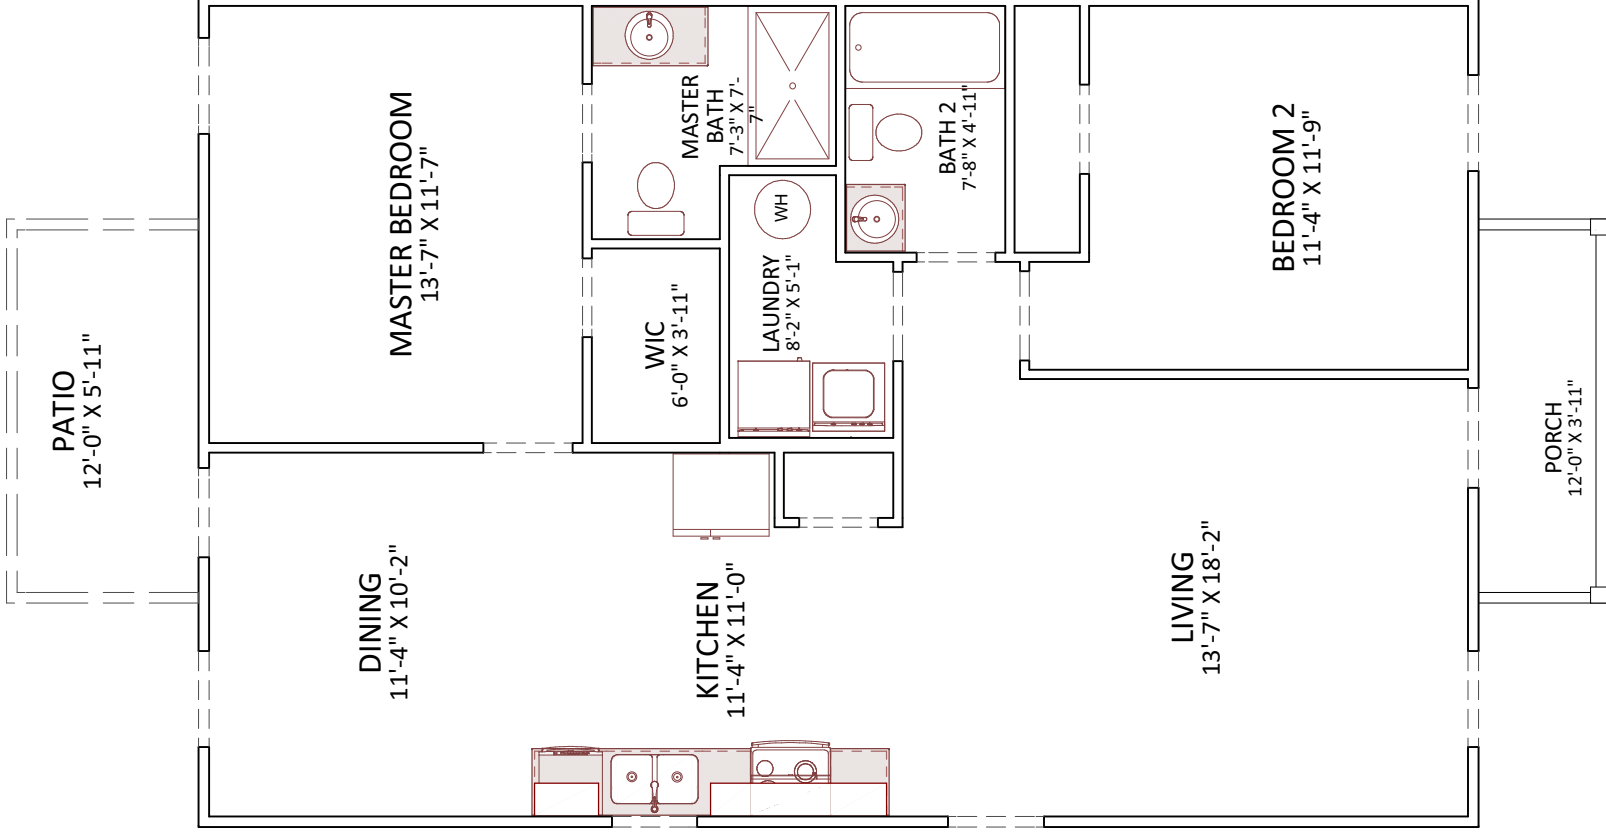

**1040  
SQ FT**

# The Elliott

2 Bedrooms  
2 Bathrooms  
1040 Sq. Ft.

Handicap accessible floor plans are available by request. Please talk with your agent to find out more.

**NOTE: PRICES, SPECIFICATIONS, AND DIMENSIONS ARE APPROXIMATE AND SUBJECT TO CHANGE WITHOUT NOTICE.**

# The Elliott

with Upgraded Patio

2 Bedrooms  
2 Bathrooms  
1040 Sq. Ft.

Handicap accessible floor plans are available by request. Please talk with your agent to find out more.

**NOTE: PRICES, SPECIFICATIONS, AND DIMENSIONS ARE APPROXIMATE AND SUBJECT TO CHANGE WITHOUT NOTICE.**