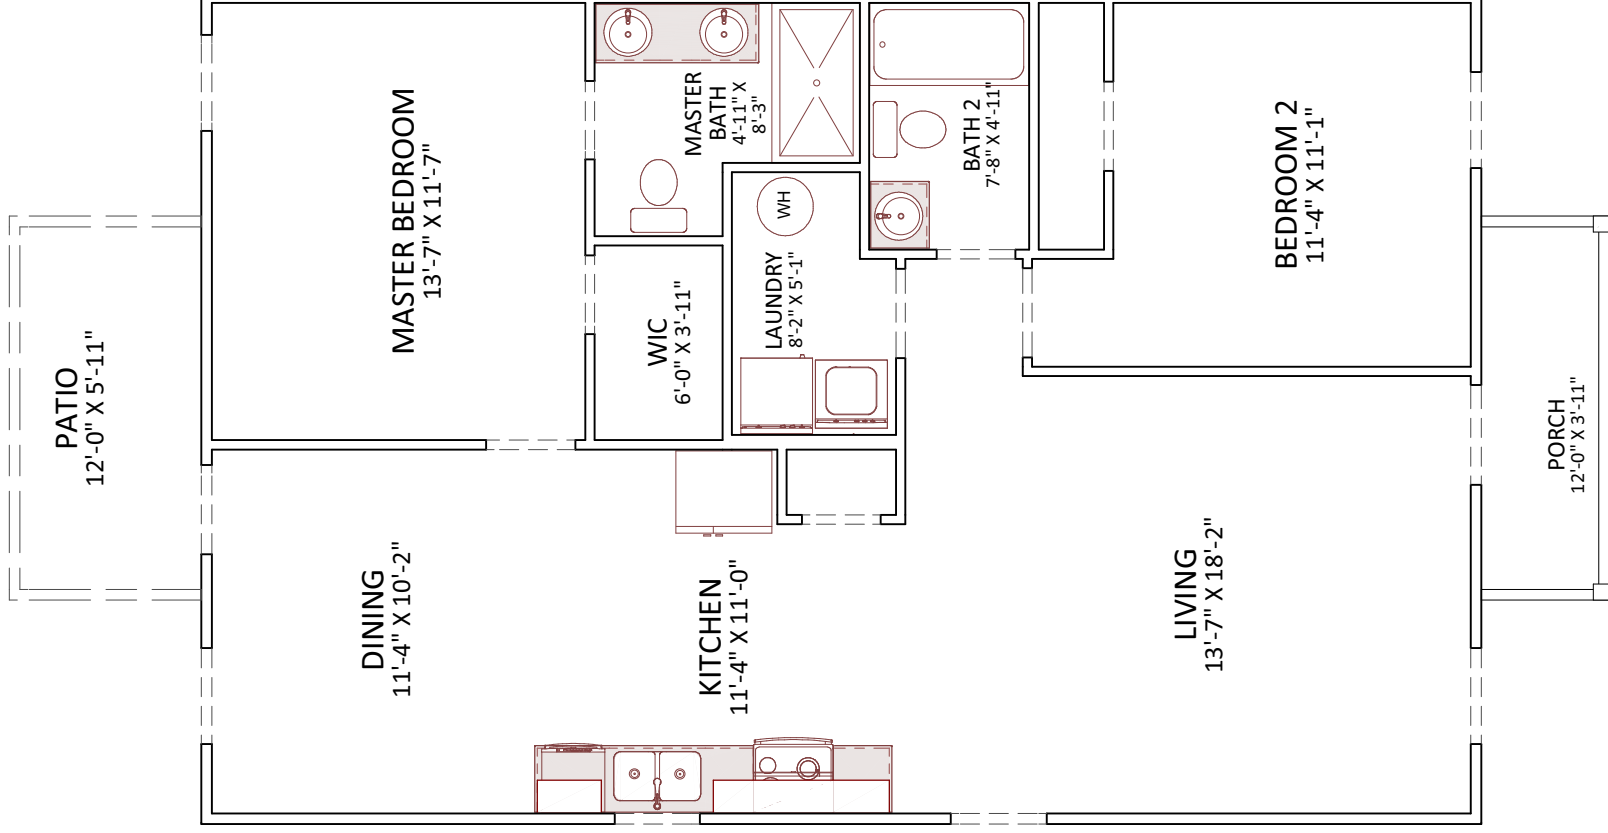

# The Elliott

2 Bedrooms  
2 Bathrooms  
1040 Sq. Ft.

Handicap accessible floor plans are available by request. Please talk with your agent to find out more.

**NOTE: PRICES, SPECIFICATIONS, AND DIMENSIONS ARE APPROXIMATE AND SUBJECT TO CHANGE WITHOUT NOTICE.**

# The Elliott

with Upgraded Patio

2 Bedrooms  
2 Bathrooms  
1040 Sq. Ft.

Handicap accessible floor plans are available by request. Please talk with your agent to find out more.

**NOTE: PRICES, SPECIFICATIONS, AND DIMENSIONS ARE APPROXIMATE AND SUBJECT TO CHANGE WITHOUT NOTICE.**

**1040 SQ FT**

# The Elliott

with Master Upgrade

2 Bedrooms  
2 Bathrooms  
1040 Sq. Ft.

Handicap accessible floor plans are available by request. Please talk with your agent to find out more.

**NOTE: PRICES, SPECIFICATIONS, AND DIMENSIONS ARE APPROXIMATE AND SUBJECT TO CHANGE WITHOUT NOTICE.**