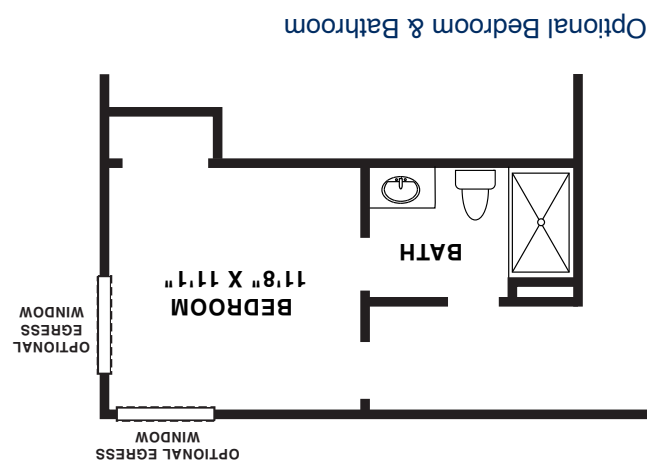

The Ashton

by Bruce Paparone INC.

The Ashton

by Bruce Paparone INC.

The Ashton

4 Bedrooms / 2.5 Baths

Living Space..... 2,786 Sq. Ft.

Two-Car Garage Space..... 455 Sq. Ft.

Total..... 3,241 Sq. Ft.

Second Floor

Optional Sitting Area

Optional Morning Room

First Floor