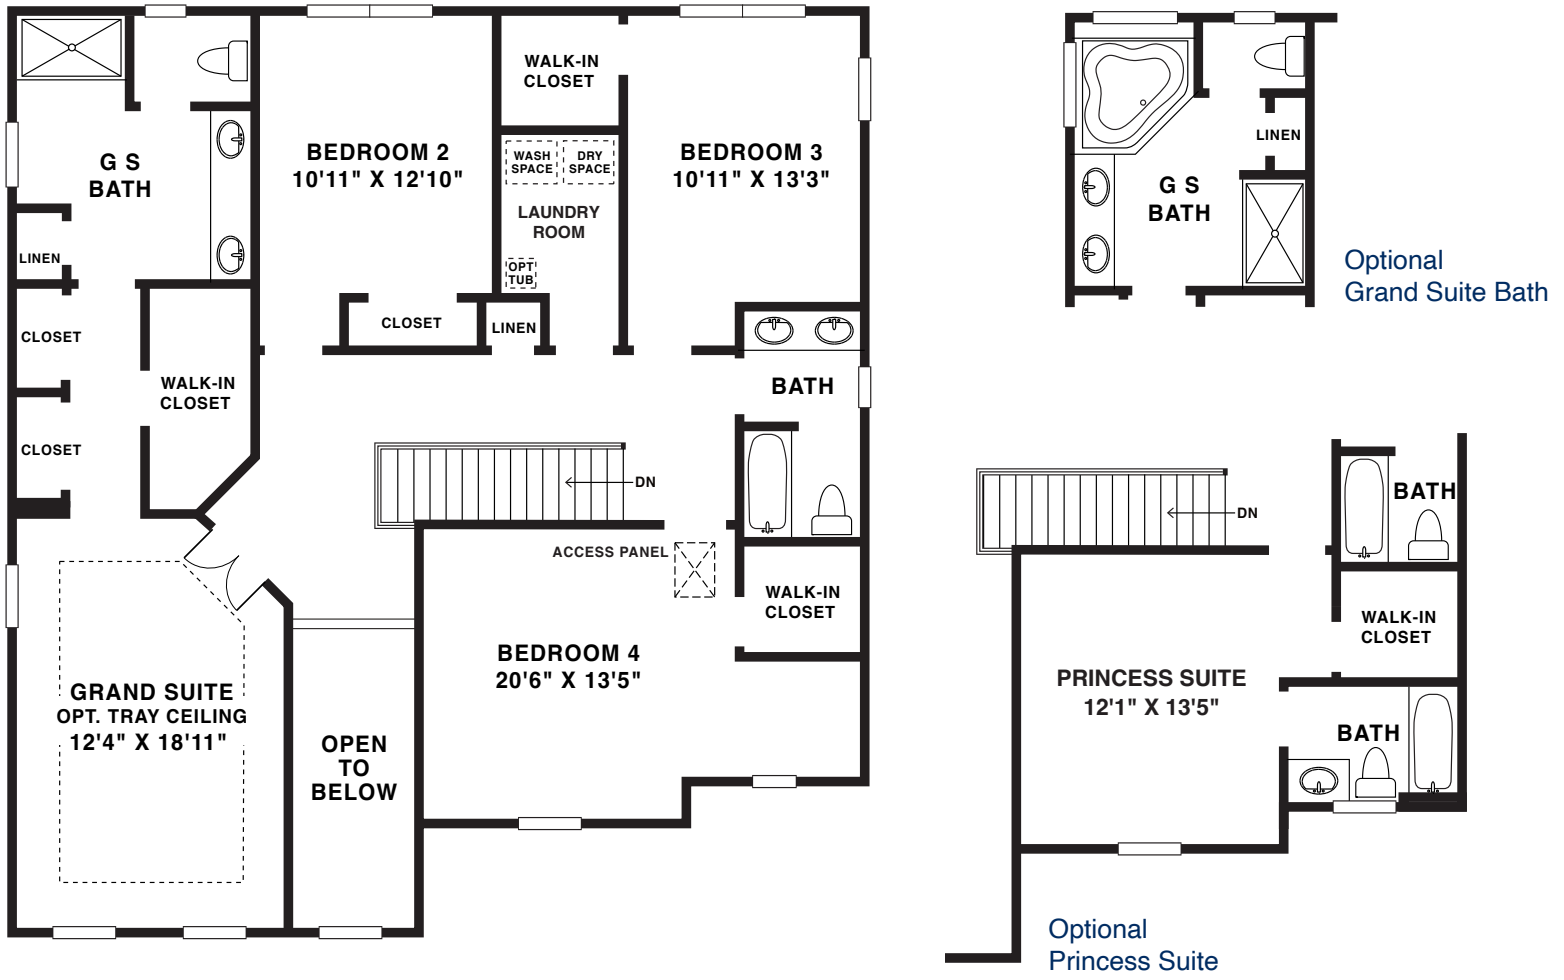

The Ashton

by Bruce Paparone INC.

The Ashton

by Bruce Paparone INC.

The Ashton

4 Bedrooms / 2.5 Baths

Living Space..... 2,786 Sq. Ft.

Two-Car Garage Space..... 455 Sq. Ft.

Total..... 3,241 Sq. Ft.

Second Floor

Optional Sitting Area

Optional Morning Room

First Floor