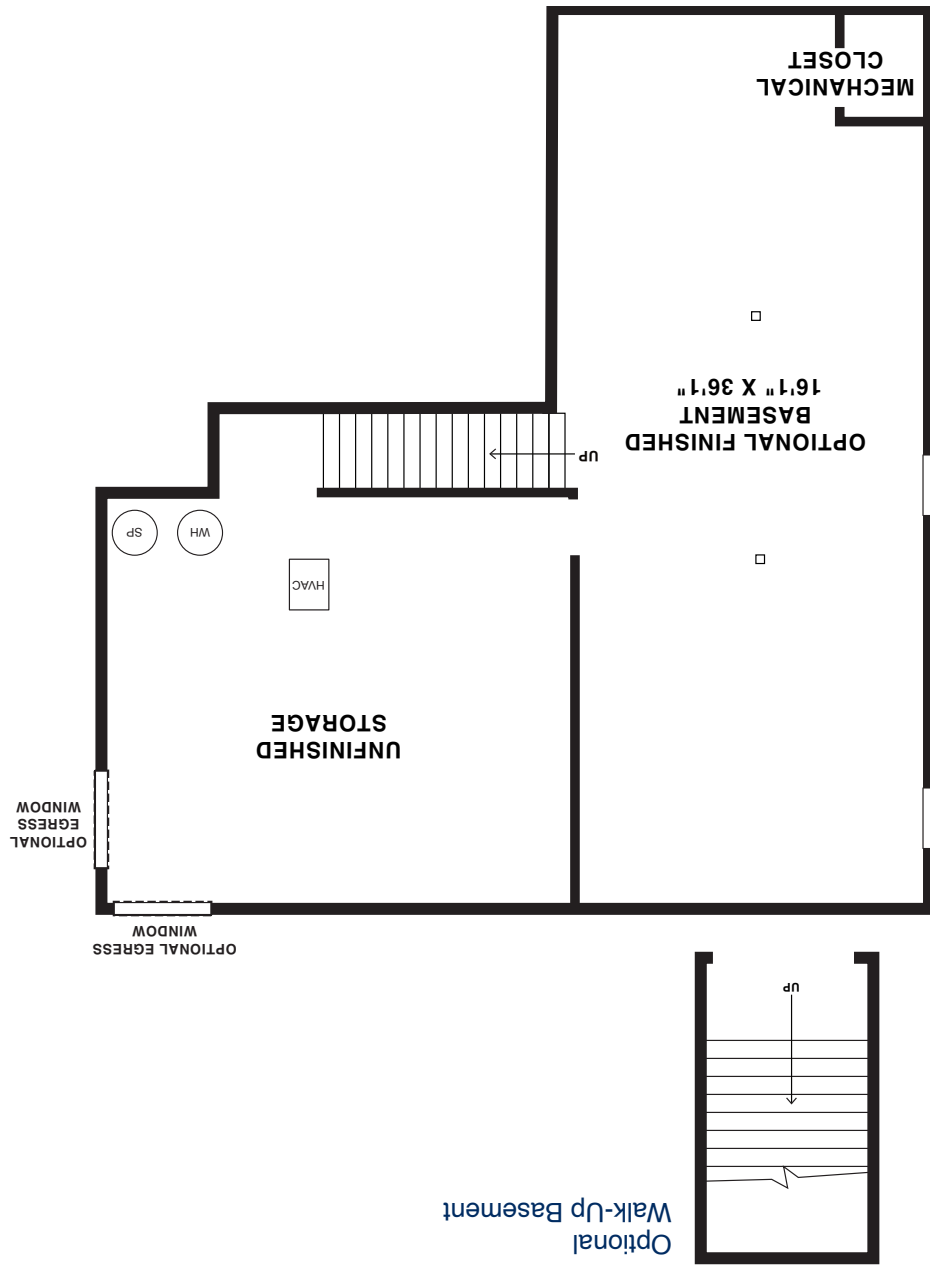

The Ashton

by Bruce Paparone INC.

The Ashton

by Bruce Paparone INC.

The Ashton

4 Bedrooms / 2.5 Baths

Living Space..... 2,786 Sq. Ft.

Two-Car Garage Space..... 455 Sq. Ft.

Total..... 3,241 Sq. Ft.

Second Floor

Optional Sitting Area

Optional Morning Room

First Floor