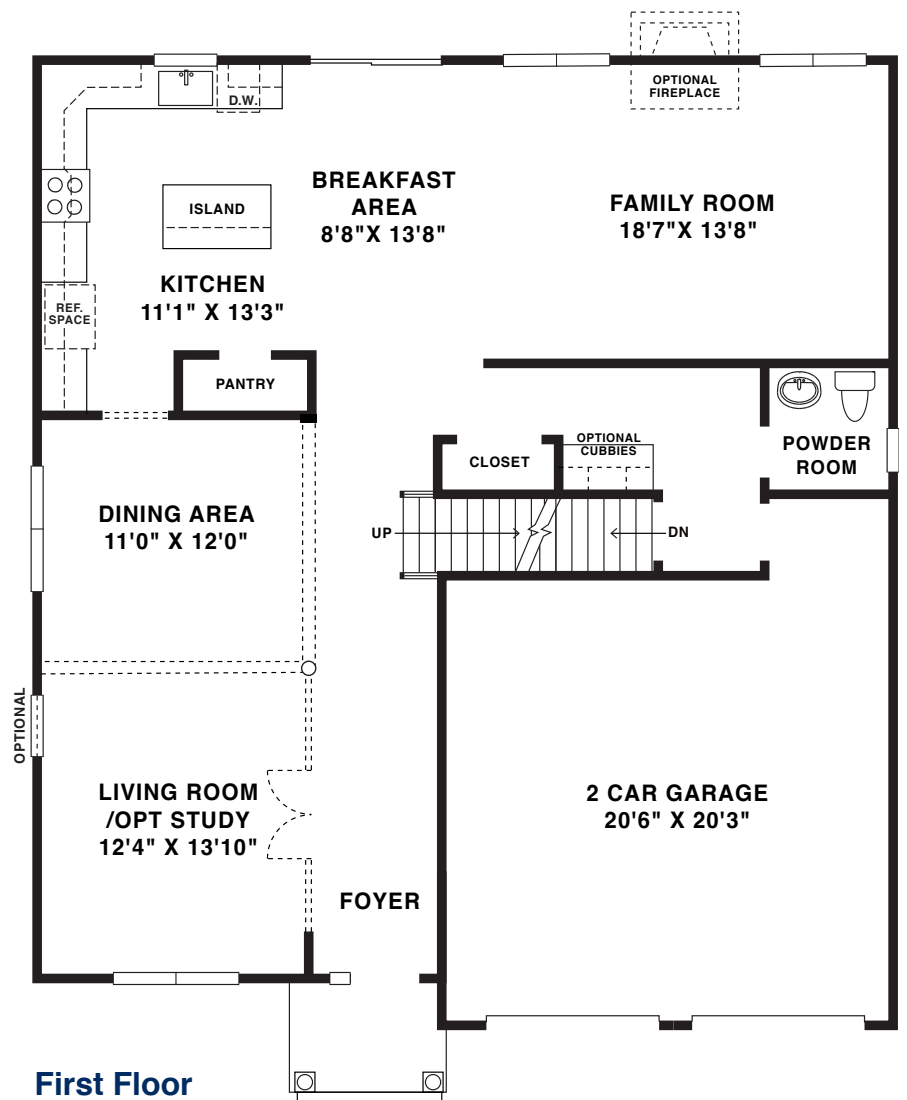

The Ashton

by Bruce Paparone INC.

The Ashton

by Bruce Paparone INC.

The Ashton

4 Bedrooms / 2.5 Baths

Living Space..... 2,786 Sq. Ft.

Two-Car Garage Space..... 455 Sq. Ft.

Total..... 3,241 Sq. Ft.

Second Floor

Optional Sitting Area

Optional Morning Room

First Floor