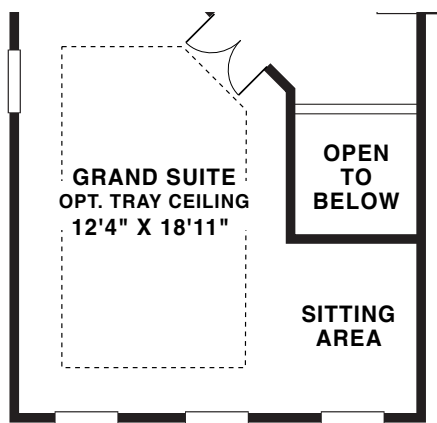

The Ashton

by Bruce Paparone INC.

The Ashton

by Bruce Paparone INC.

The Ashton

4 Bedrooms / 2.5 Baths

Living Space..... 2,786 Sq. Ft.

Two-Car Garage Space..... 455 Sq. Ft.

Total..... 3,241 Sq. Ft.

Second Floor

Optional Sitting Area

Optional Morning Room

First Floor