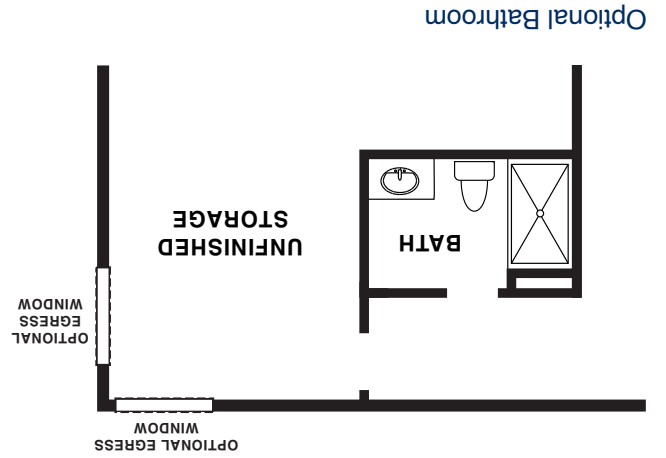

The Ashton

by Bruce Paparone INC.

The Ashton

by Bruce Paparone INC.

The Ashton

4 Bedrooms / 2.5 Baths

Living Space..... 2,786 Sq. Ft.

Two-Car Garage Space..... 455 Sq. Ft.

Total..... 3,241 Sq. Ft.

Second Floor

Optional Sitting Area

Optional Morning Room

First Floor