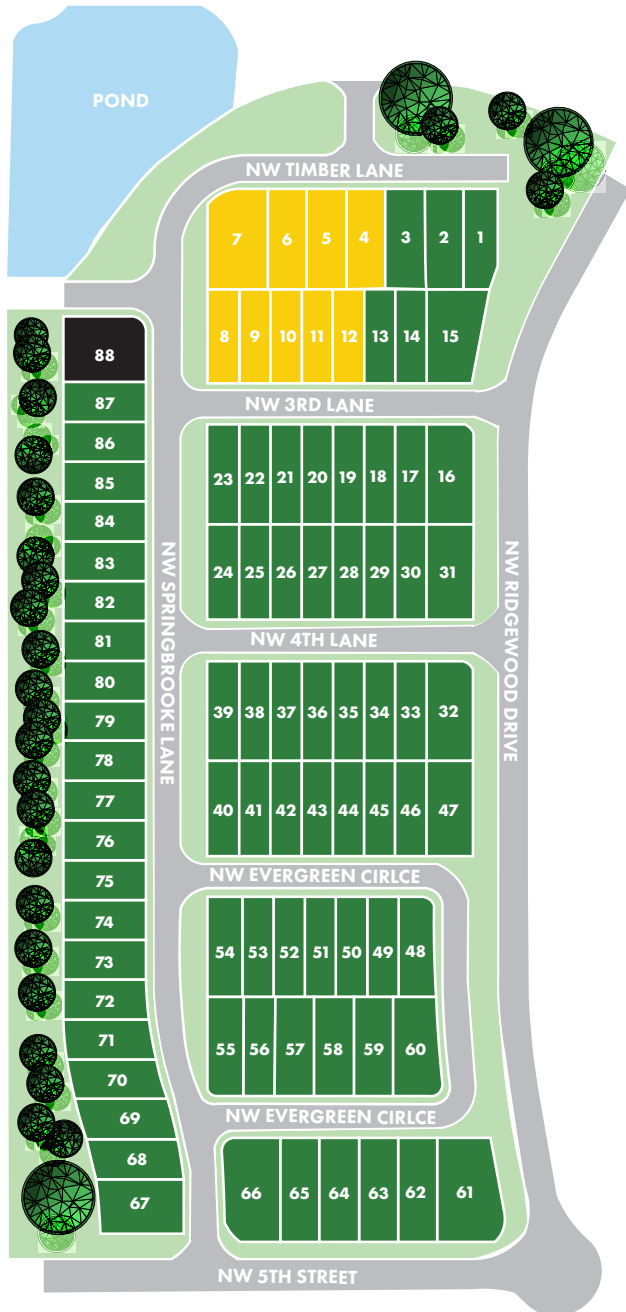

HOPE TIMBER VILLAS

Grimes, Iowa

- SITE AVAILABLE
- SOLD UNDER CONTRACT
- MARKET HOME AVAILABLE

MINUTES TO DRIVE

DALLAS CENTER GRIMES HS	2
HY-VEE MULTIPLEX	7
HY-VEE	7
JORDAN CREEK	21
COURT AVE DOWNTOWN	23
AIRPORT	28

**FOR MORE INFO ON
HOPE TIMBER VILLAS...**

SCAN ME

FOR MORE INFORMATION - P: 515-216-1015 | E: INFO@DESTINYHOMESUSA.COM

BUYDESTINYHOMES.COM

HOPE TIMBER VILLAS

Grimes, Iowa

AVAILABLE HOMES

1449 NW TIMBER LANE
\$328,000 - LOT 4

1435 NW TIMBER LANE
\$335,000 - LOT 5

1421 NW TIMBER LANE
\$328,000 - LOT 6

1407 NW TIMBER LANE
\$351,000 - LOT 7

1402 NW 3RD LANE
\$295,000 - LOT 8

1412 NW 3RD LANE
\$304,000 - LOT 9

1422 NW 3RD LANE
\$312,000 - LOT 10