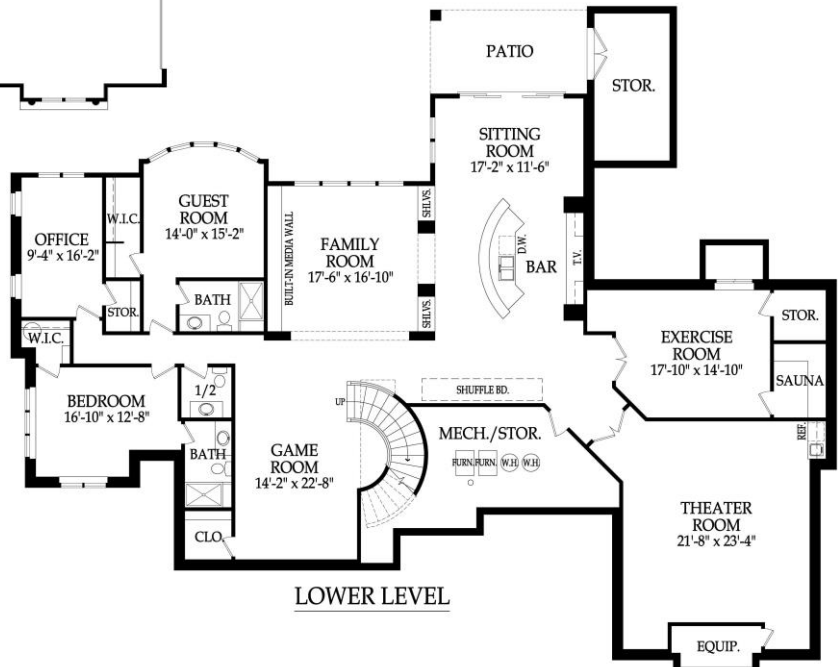

Capella

4 Bedrooms, 4 Baths, 2 Half Baths
Reverse 1.5 Story plan

Contact Bob at 913-481-2680

Main level sq ft – 3,229
Lower level sq ft – 3,571
Total sq ft – 6,800

Floor plans may show optional items.

© Starr Homes LLC. All rights reserved.