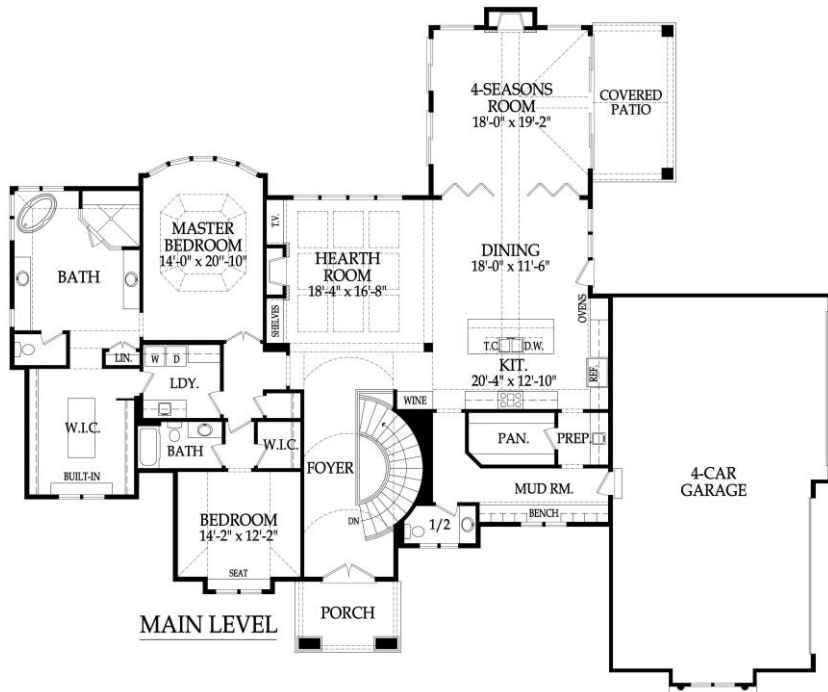

Capella

4 Bedrooms, 4 Baths, 2 Half Baths
Reverse 1.5 Story plan

Contact Bob at 913-481-2680

Main level sq ft – 3,229
Lower level sq ft – 3,571
Total sq ft – 6,800

Floor plans may show optional items.

© Starr Homes LLC. All rights reserved.