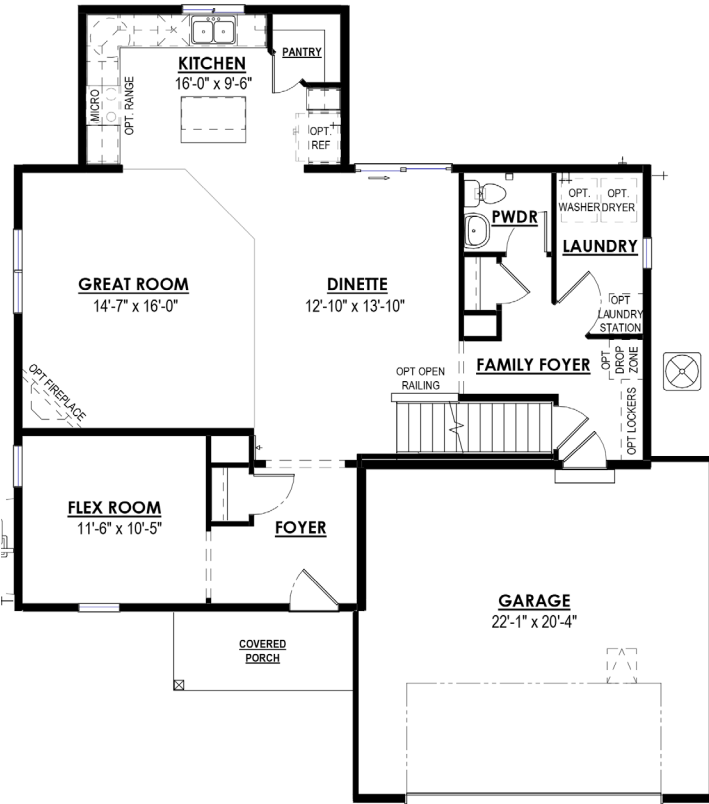

THE SHERIDAN

2,289 SQ. FT.
4 BED | 2.5 BATH

Country Cottage

English Cottage Elevation

Craftsman Elevation

Classic Elevation

HARBOR HOMES

THE SHERIDAN

2,289 SQ. FT.
4 BED | 2.5 BATH

Predesigned Options:

2.5 Garage

3 Garage

Luxury Primary Bath

Renderings may be shown with optional features such as stone and other details. Products shown as life-like as possible. We cannot guarantee the color seen portrays the true color of the product. Copyright 2023 Harbor Homes Inc. Updated 1/15/24