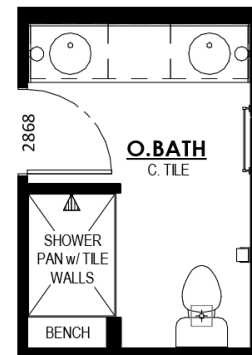

THE SHERIDAN

2,289 SQ. FT.
4 BED | 2.5 BATH

Country Cottage

English Cottage Elevation

Craftsman Elevation

Classic Elevation

HARBOR HOMES

THE SHERIDAN

2,289 SQ. FT.
4 BED | 2.5 BATH

Predesigned Options:

2.5 Garage

3 Garage

Luxury Primary Bath

Renderings may be shown with optional features such as stone and other details. Products shown as life-like as possible. We cannot guarantee the color seen portrays the true color of the product. Copyright 2023 Harbor Homes Inc. Updated 1/15/24