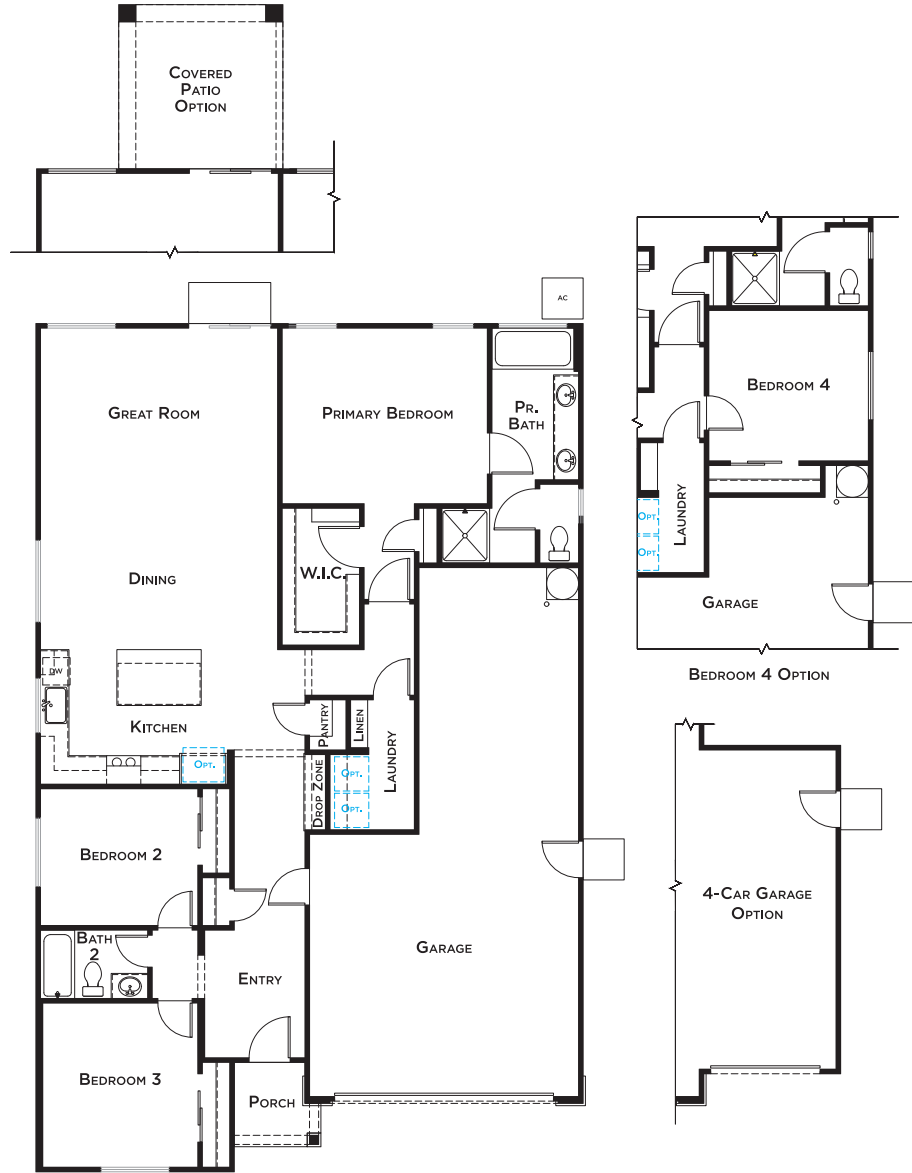

PARKFIELD

AT PLACER ONE

Residence 1

1,709
SQUARE FEET

3 - 4
BEDROOMS

2
BATHROOMS
OPEN GREAT ROOM

- Scan the code
- Choose your plans
- Get Notified when they're available or sell

ELEVATION A - FARMHOUSE

ELEVATION B - CALIFORNIA BUNGALOW

ELEVATION C - ENGLISH COTTAGE