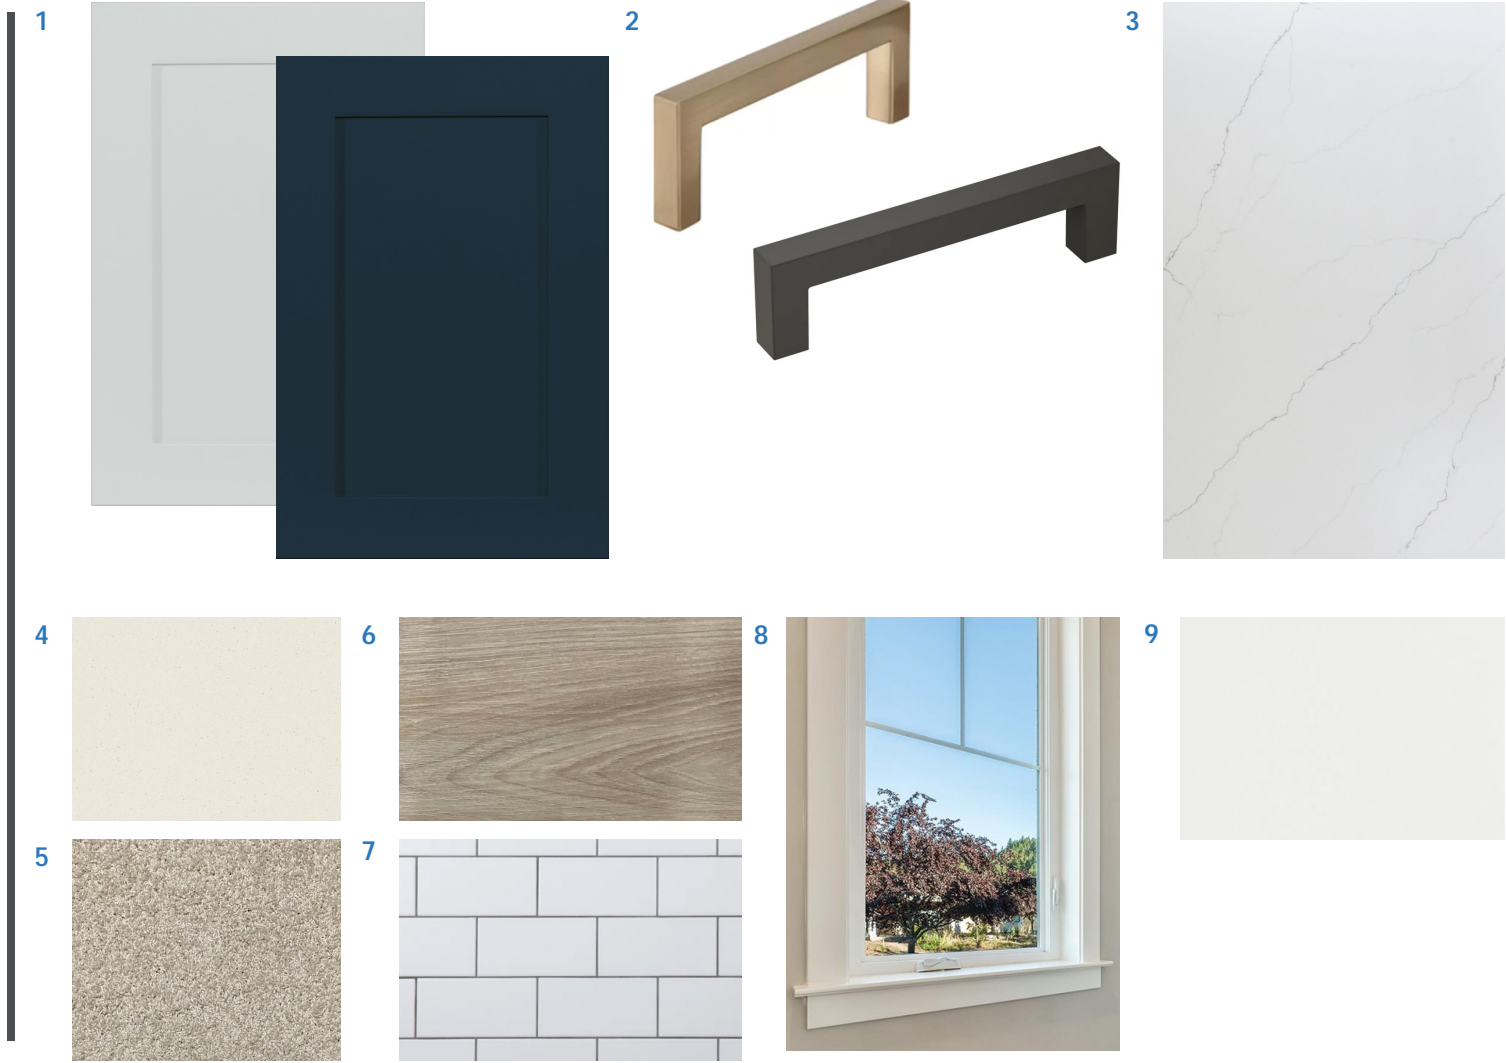

INTERIOR FINISHES

- 1 CABINETS SPLIT FINISH
  Craftsman 3" Shaker Doors
  Winter White & Denim
- 2 CABINET HARDWARE
  Modern Square Pull
  Rose Gold Kitchen
  Matte Black Throughout
- 3 KITCHEN & ISLAND COUNTER
  MS International
  Calcatta Miraggio
- 4 BATHS & LAUNDRY COUNTER
  Daltile ONE Quartz
  Simply White
- 5 CARPET FLOORING
  Mohawk Reactive Collection
  Linen Lace
- 6 LVP FLOORING
  Hartco 7"x48" Vinyl Planks
  Timeless Ecru
- 7 BATHROOM TILE
  Daltile Color Wheel
  3"x6" Straight Set Arctic White
- 8 WINDOW TRIM
  Stool & Apron On All Windows
- 9 INTERIOR PAINT
  Whitest White