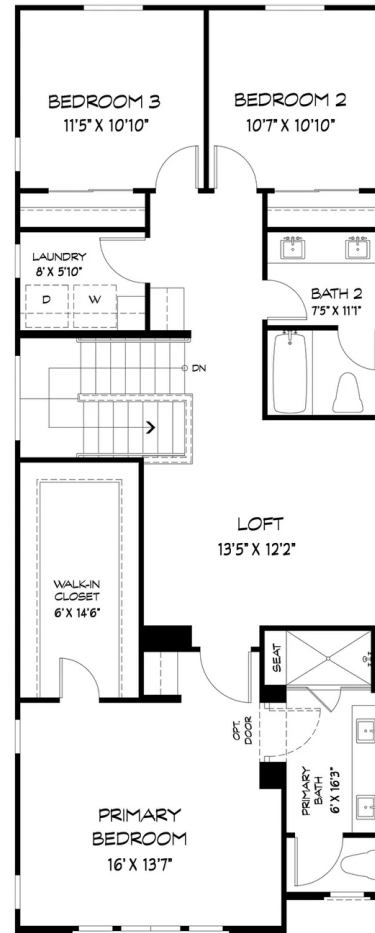

ARCHITECTURAL FLOOR PLAN

1. 1 1,869 SQ. FT TWO STORY FLOORPLAN
2. 2 OPEN CONCEPT GREAT ROOM DESIGN
3. 3 DEDICATED DINING AREA
4. 4 MODERN KITCHEN WITH LARGE CENTER ISLAND
5. 5 MAIN LEVEL POWDER BATH
6. 6 ATTACHED 2-CAR GARAGE
7. 7 UPSTAIRS LOFT FOR FLEXIBLE USE
8. 8 TWO SECONDARY BEDROOMS UPSTAIRS
9. 9 FULL BATH FOR SECONDARY BEDROOMS
10. 10 PRIVATE PRIMARY SUITE
11. 11 WALK-IN CLOSET IN PRIMARY SUITE
12. 12 DUAL VANITIES IN PRIMARY BATH
13. 13 FUNCTIONAL LAYOUT WITH FLEXIBLE LIVING OPTIONS

SECOND FLOOR