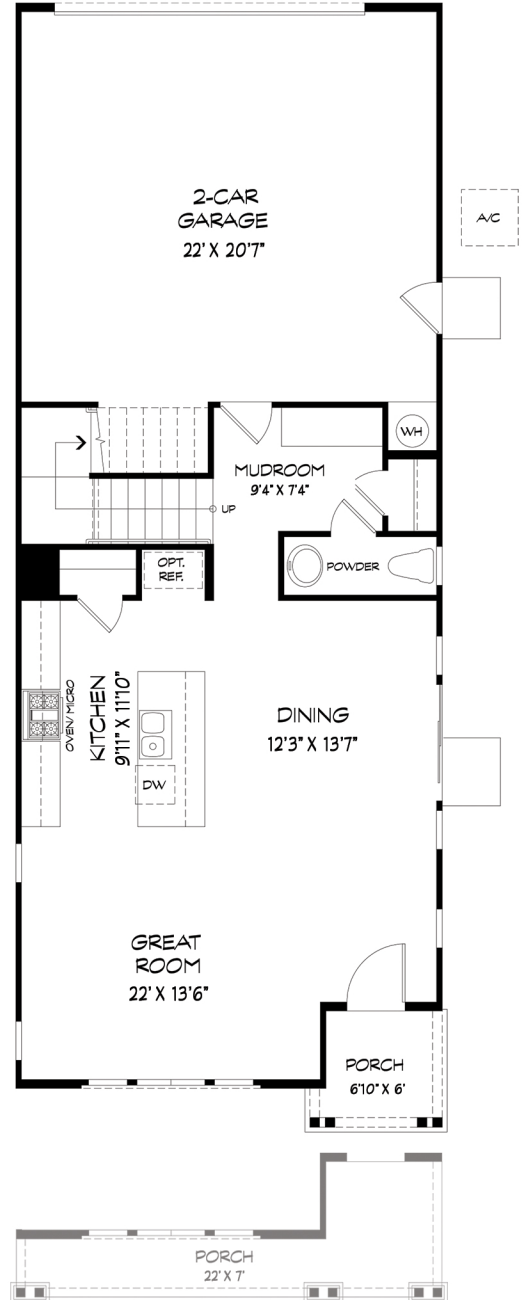

FARMHOUSE
COLOR SCHEME 3

CRAFTSMAN
COLOR SCHEME 9

1,869 SQ FT

3 BEDROOMS

2.5 BATHROOMS

2-CAR GARAGE

TWO-STORIES

PLAN 2 offers 1,869 sq. ft. of stylish living with Farmhouse and Craftsman elevations. The open-concept main floor features a spacious kitchen, great room, and dining area, plus a mudroom and powder bath. Upstairs includes a versatile loft, laundry room, and two secondary bedrooms. The private primary suite boasts a large walk-in closet and spa-inspired bath. Located in the heart of Windsor, this home blends comfort, function, and the best of Sonoma County living. Thoughtful details and high-end finishes deliver the quality you expect from Ryder Homes.

SCAN WITH YOUR CAMERA
TO LEARN MORE!

SECOND FLOOR

FIRST FLOOR

CRAFTSMAN PORCH LAYOUT

1,869 SQ FT

3 BEDROOMS

2.5 BATHROOMS

2-CAR GARAGE

ARCHITECTURAL FLOOR PLAN

- 1 1,869 SQ. FT TWO STORY FLOORPLAN
- 2 OPEN CONCEPT GREAT ROOM DESIGN
- 3 DEDICATED DINING AREA
- 4 MODERN KITCHEN WITH LARGE CENTER ISLAND
- 5 MAIN LEVEL POWDER BATH
- 6 ATTACHED 2-CAR GARAGE
- 7 UPSTAIRS LOFT FOR FLEXIBLE USE
- 8 TWO SECONDARY BEDROOMS UPSTAIRS
- 9 FULL BATH FOR SECONDARY BEDROOMS
- 10 PRIVATE PRIMARY SUITE
- 11 WALK-IN CLOSET IN PRIMARY SUITE
- 12 DUAL VANITIES IN PRIMARY BATH
- 13 FUNCTIONAL LAYOUT WITH FLEXIBLE LIVING OPTIONS