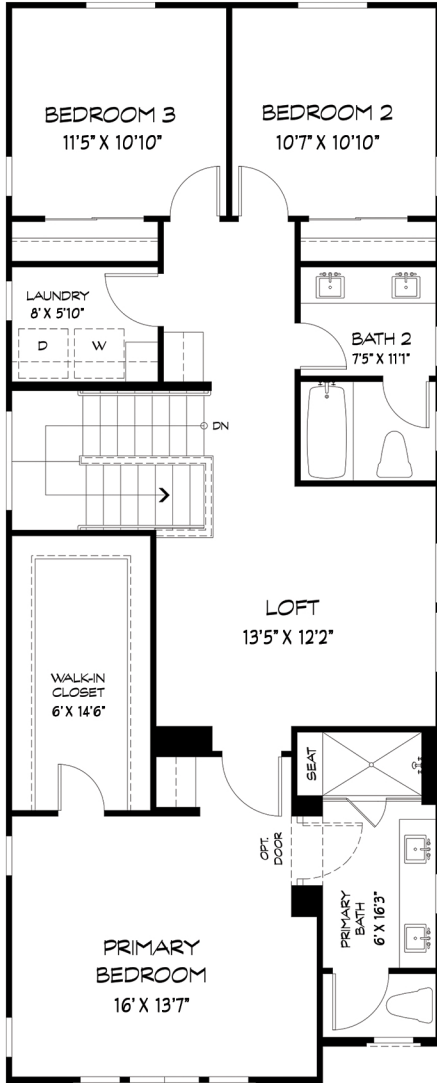

FARMHOUSE
COLOR SCHEME 3

CRAFTSMAN
COLOR SCHEME 9

1,869 SQ FT

3 BEDROOMS

2.5 BATHROOMS

2-CAR GARAGE

TWO-STORIES

PLAN 2 offers 1,869 sq. ft. of stylish living with Farmhouse and Craftsman elevations. The open-concept main floor features a spacious kitchen, great room, and dining area, plus a mudroom and powder bath. Upstairs includes a versatile loft, laundry room, and two secondary bedrooms. The private primary suite boasts a large walk-in closet and spa-inspired bath. Located in the heart of Windsor, this home blends comfort, function, and the best of Sonoma County living. Thoughtful details and high-end finishes deliver the quality you expect from Ryder Homes.

SCAN WITH YOUR CAMERA
TO LEARN MORE!

SECOND FLOOR

FIRST FLOOR

CRAFTSMAN PORCH LAYOUT

1,869 SQ FT

3 BEDROOMS

2.5 BATHROOMS

2-CAR GARAGE

TWO-STORIES

OLD REDWOOD VILLAGE

HOMESITE 24

PLAN 2 CRAFTSMAN | SCHEME 9

145 Amanda Way, Windsor, CA

INCLUDED FEATURES

In our commitment to quality and excellence, Ryder Homes reserves the right to make modifications to the materials, specifications, plans, designs, prices and premiums, options programs or any other sales program, without notice or obligation. All renderings, floor plans and maps are artist's conception and may not depict actual buildings, fencing, walks, driveways or landscaping. Real estate brokerage services provided by Ryder Homes Realty, Inc. DRE# 01968425 | All Rights Reserved © 2026 Ryder Homes.

ARCHITECTURAL FLOOR PLAN

- 1 1,869 SQ. FT TWO STORY FLOORPLAN
- 2 OPEN CONCEPT GREAT ROOM DESIGN
- 3 DEDICATED DINING AREA
- 4 MODERN KITCHEN WITH LARGE CENTER ISLAND
- 5 MAIN LEVEL POWDER BATH
- 6 ATTACHED 2-CAR GARAGE
- 7 UPSTAIRS LOFT FOR FLEXIBLE USE
- 8 TWO SECONDARY BEDROOMS UPSTAIRS
- 9 FULL BATH FOR SECONDARY BEDROOMS
- 10 PRIVATE PRIMARY SUITE
- 11 WALK-IN CLOSET IN PRIMARY SUITE
- 12 DUAL VANITIES IN PRIMARY BATH
- 13 FUNCTIONAL LAYOUT WITH FLEXIBLE LIVING OPTIONS