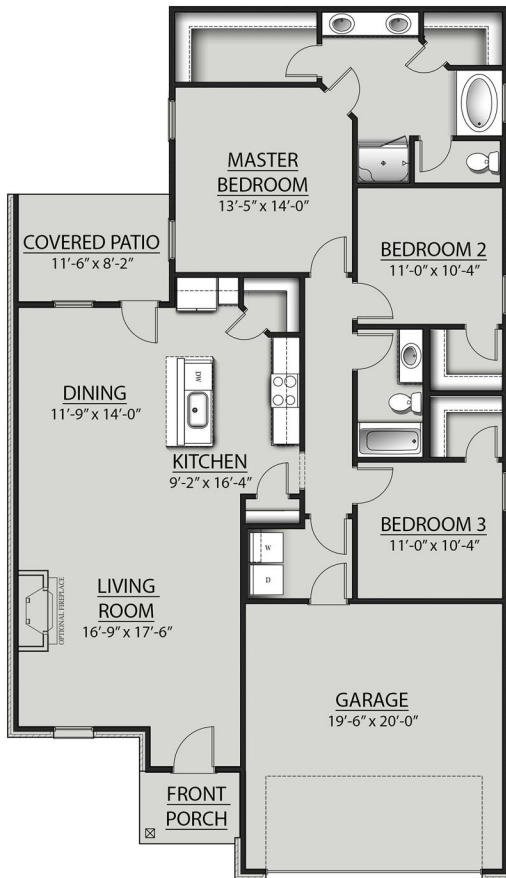

THE DANTE A IV PLAN

Living Area

1629 Square Feet

Total Area

2194 Square Feet

Features

- Open Floor Plan
- Three Bedrooms, Two Full Bathrooms
- Brick, Stucco, & Siding Exterior
- Double Master Vanity
- Walk-In Closets in all Bedrooms, Two included un Master
- Garden Master Tub
- Separate Master Shower
- Two Car Garage
- Covered Rear Patio

Floor plans and elevations are subject to change without notice. Elevations and renderings are artistic conceptions and may not accurately depict home styles. Characteristics, including but not limited to windows, doors, plan configurations and orientations are subject to change per home site. Information contained in this flyer is subject to errors, omissions, changes, withdrawals and prior sales without notice.