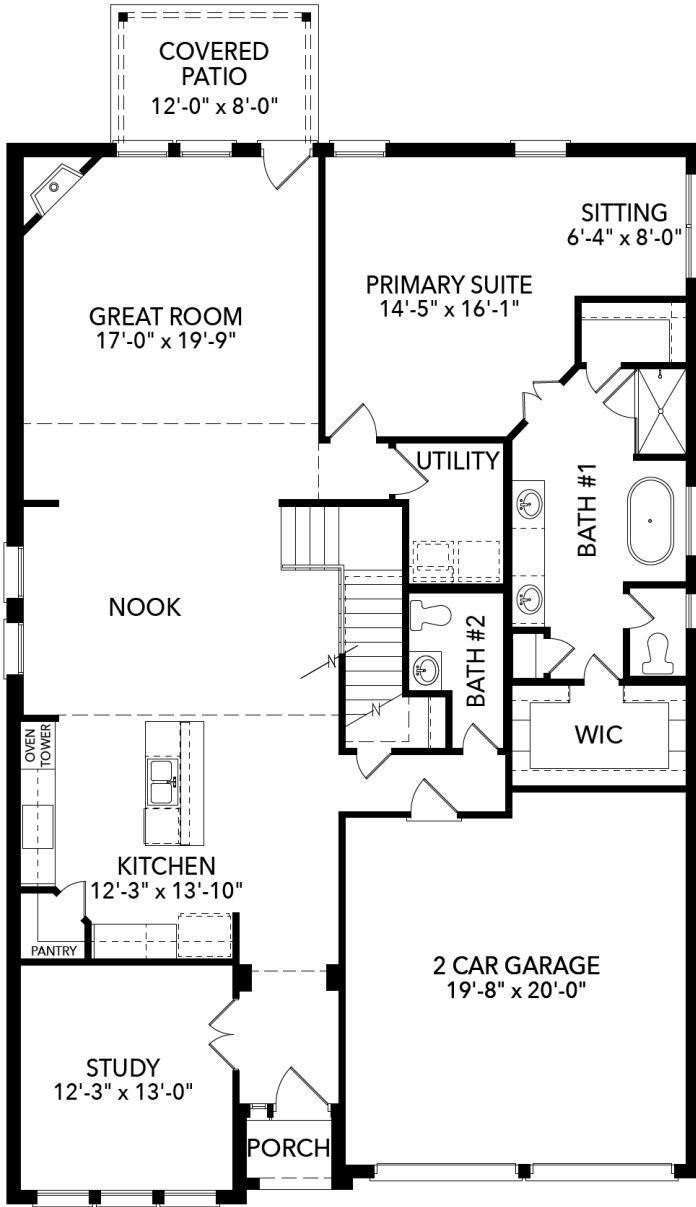

First Floor