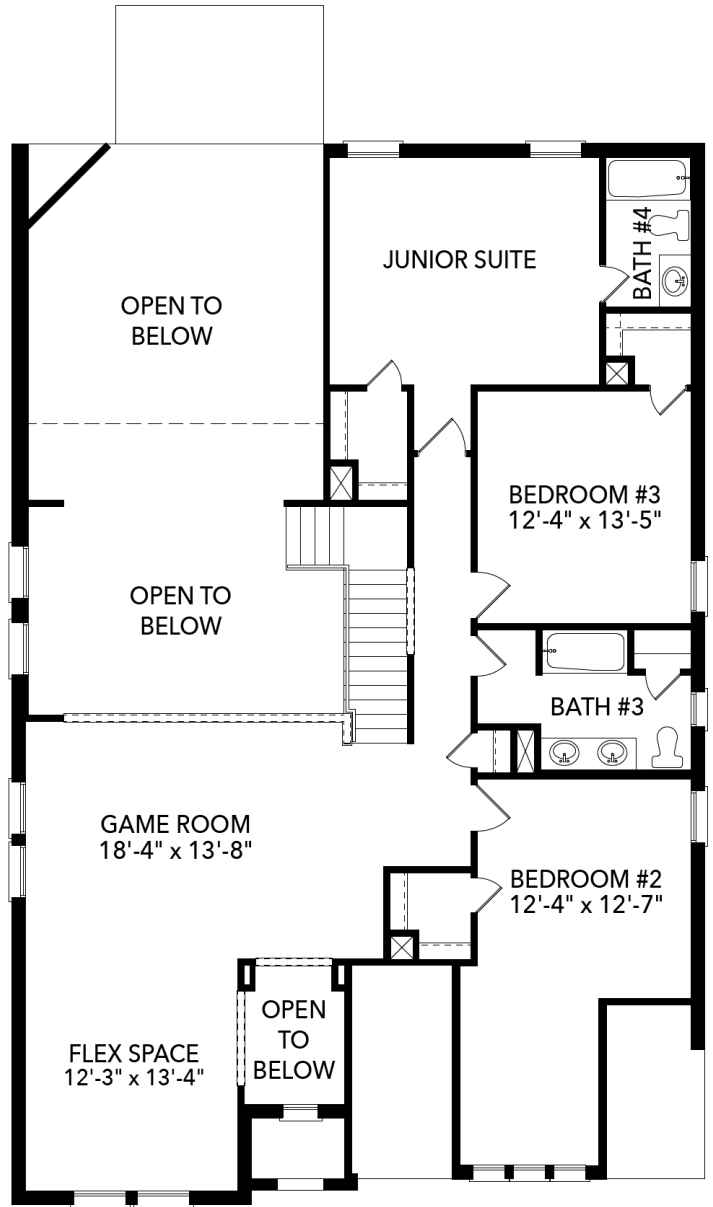

Second Floor