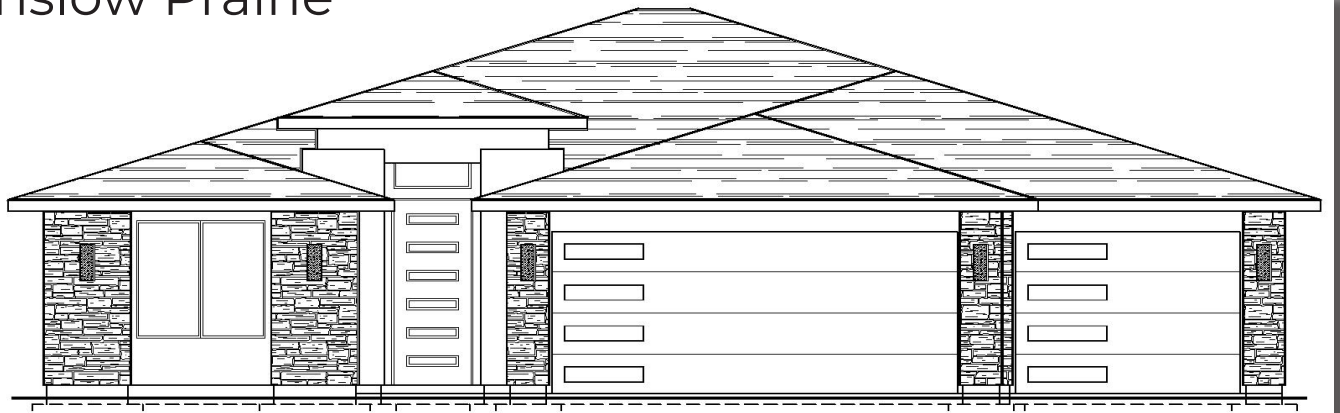

**COPPER
VISTA**

Magnolia

Monterey

Winslow Prairie

COPPER VISTA

MAIN FLOOR PLAN

- 2' Garage Extension
- 4' Garage Extension
- Covered Patio

Floor plan may vary depending on elevation and location