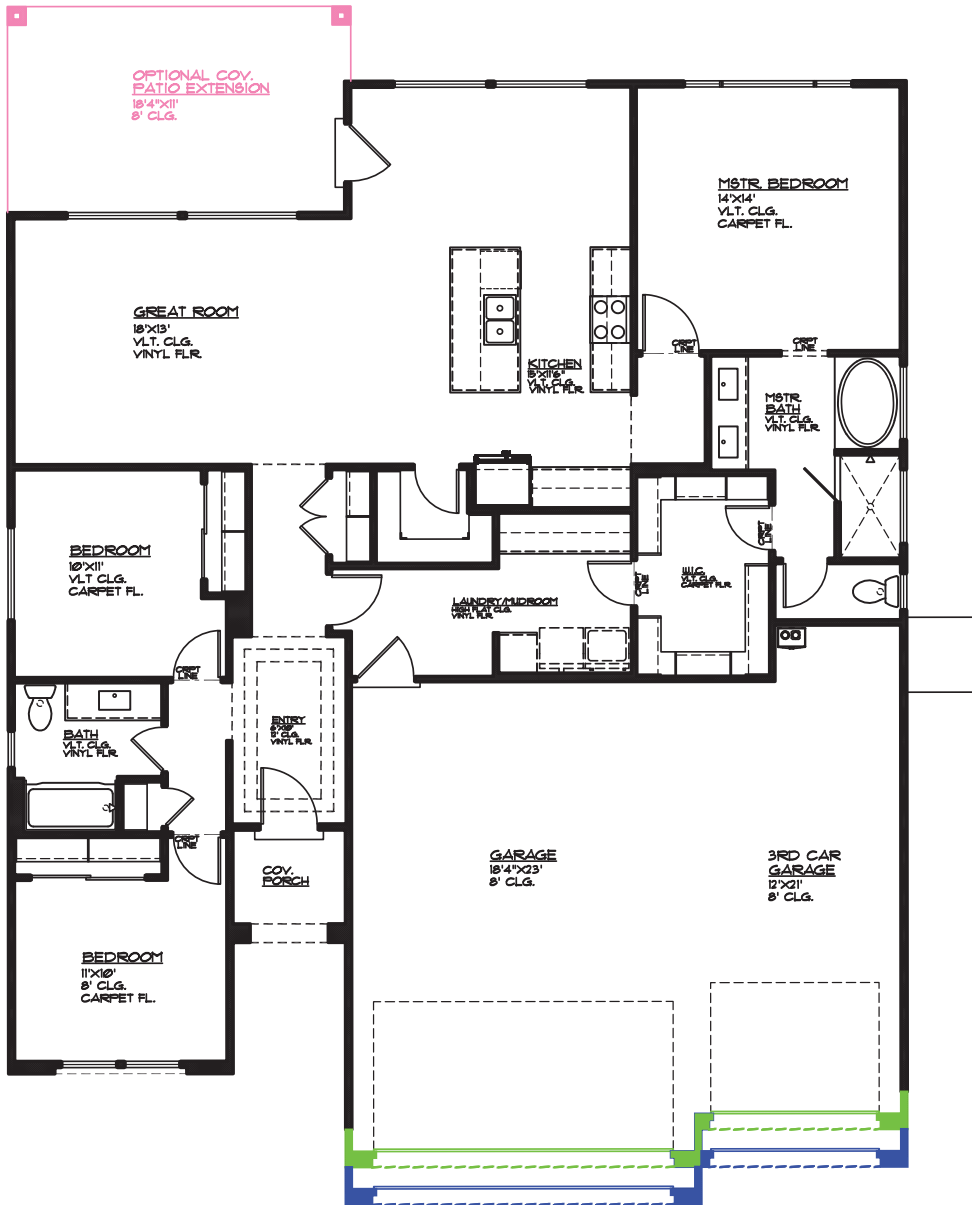

**COPPER
VISTA**

Magnolia

Monterey

Winslow Prairie

COPPER VISTA

MAIN FLOOR PLAN

- 2' Garage Extension
- 4' Garage Extension
- Covered Patio

Floor plan may vary depending on elevation and location