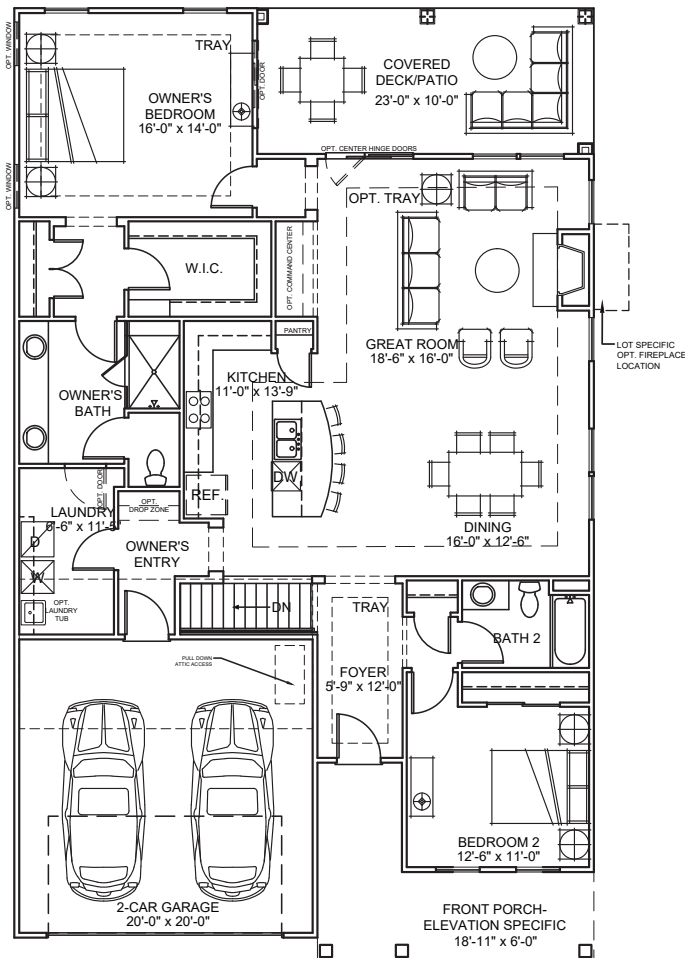

# THE CHARLES-B CARRIAGE HOME WITH LOWER LEVEL // 2,931 SF 3 BEDROOMS, 3 BATH

BARLEY WOODS

*The Villas of Fredericksburg*

## MAIN LEVEL LOWER LEVEL AND OPTIONS

### FLEX OPTIONS

Create your dream forever-homes with this large Carriage Home featuring a walk-out Lower Level. Create a second master suite. Add an art studio or music lounge. Think game room, workshop, wine tasting room, and more. This home has all the space you need to live life to the fullest.

### LOWER LEVEL // 1,260 SF

Floorplan is for illustrative purposes only and is subject to change without notice. All information and room sizes are approximate and may vary.