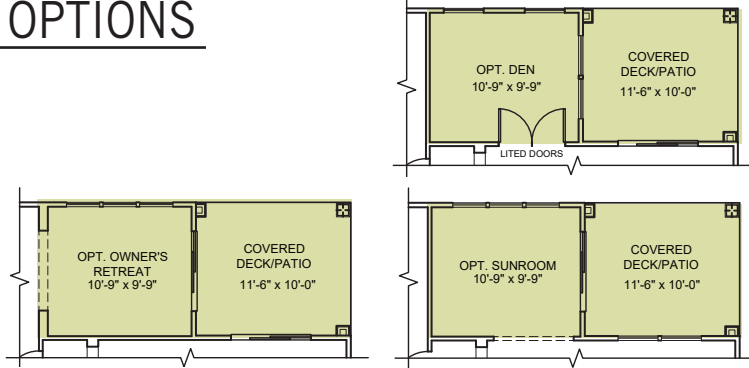

THE CHARLES-B CARRIAGE HOME WITH LOWER LEVEL // 2,931 SF 3 BEDROOMS, 3 BATH

BARLEY WOODS

The Villas of Fredericksburg

MAIN LEVEL LOWER LEVEL AND OPTIONS

FLEX OPTIONS

Create your dream forever-homes with this large Carriage Home featuring a walk-out Lower Level. Create a second master suite. Add an art studio or music lounge. Think game room, workshop, wine tasting room, and more. This home has all the space you need to live life to the fullest.