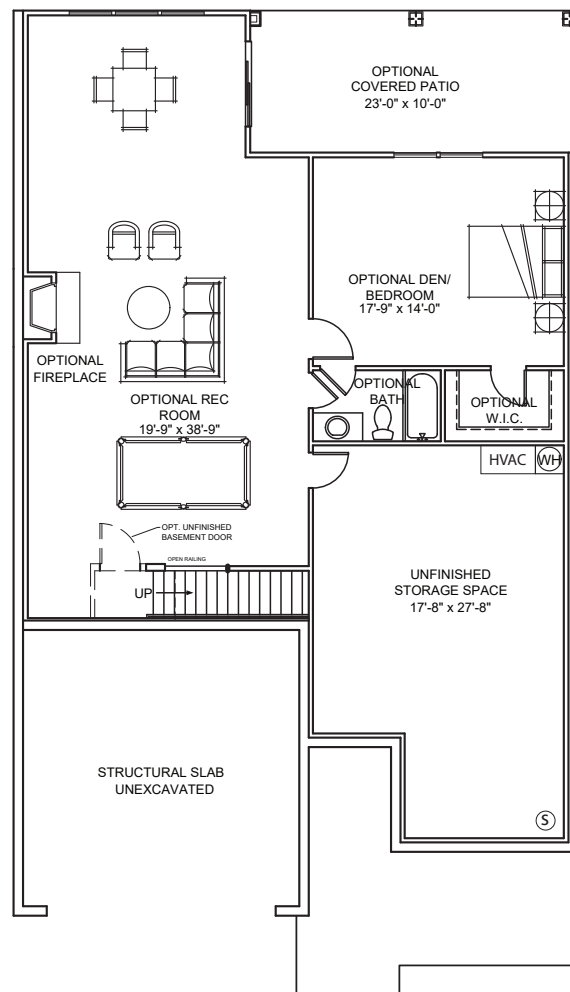

# THE CHARLES-B CARRIAGE HOME WITH LOWER LEVEL // 2,931 SF 3 BEDROOMS, 3 BATH

BARLEY WOODS

*The Villas of Fredericksburg*

### FLEX OPTIONS

Create your dream forever-homes with this large Carriage Home featuring a walk-out Lower Level. Create a second master suite. Add an art studio or music lounge. Think game room, workshop, wine tasting room, and more. This home has all the space you need to live life to the fullest.

### MAIN LEVEL

### LOWER LEVEL // 1,260 SF

Floorplan is for illustrative purposes only and is subject to change without notice. All information and room sizes are approximate and may vary.