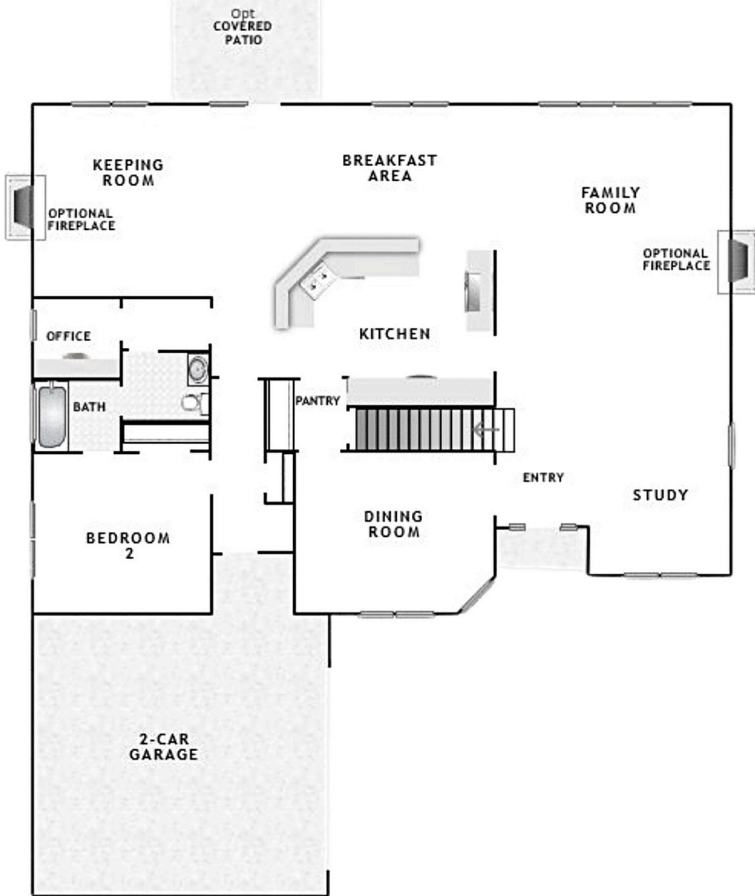

**HURRICANE
BUILDERS**
Homes Ahead of the Curve

The **Winchester**

4,576 sq. ft.

4 Bathrooms

4 Bedrooms

2-Car garage

A **Natural Gas** Builder

Get to know the *Winchester*

- 4,576 sq. ft.
- 4 bedrooms
- 4 baths
- Bonus room or 5th bedroom option
- Loft area
- Large owner's suite with separate closets and sitting area
- Optional covered patio

First Floor

Homes Ahead of the Curve with *Vortex Systems:*

Second Floor