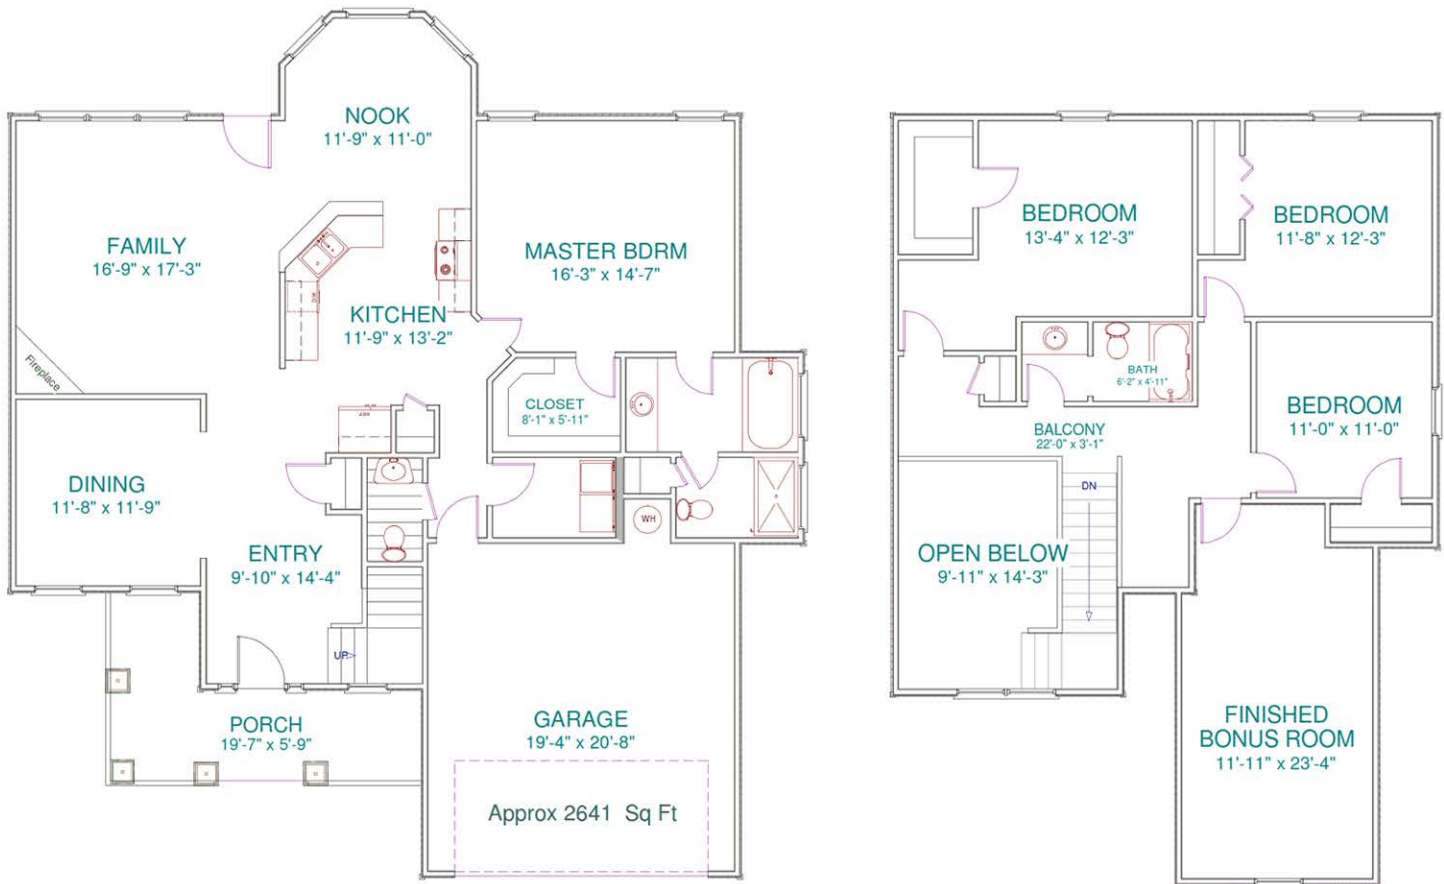

TIMBERWOOD

2624 ft² | 4 bed | 2½ bath

Not to scale. Dimensions may vary. Some upgrades may be shown. Floor plan may be reversed. Square footage is approximate.