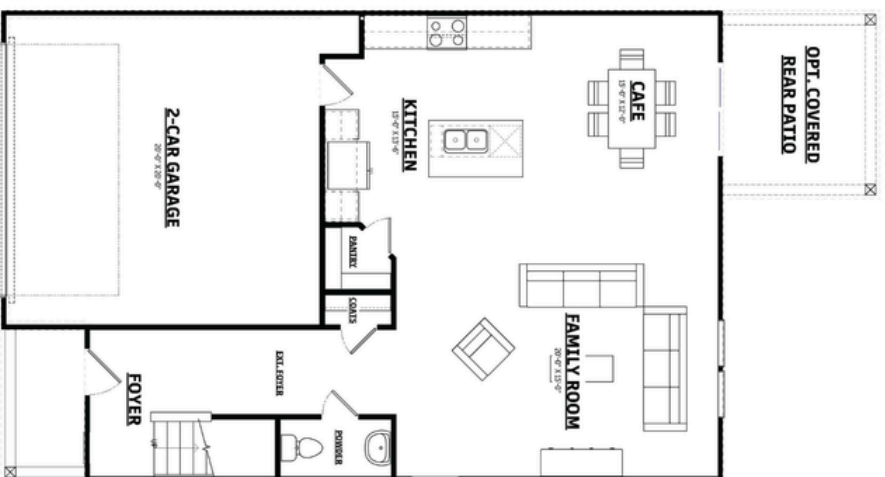

DECLARATION HOMES

UNITY

Elevation A

Elevation B

Unity Features

- 4 Bedrooms
- 2.5 Bathrooms
- 2-Car Garage
- Upstairs Loft

First Floor Plan

Second Floor Plan

UNITY

2241 Square Feet

Declaration Homes
627 Industrial Park Dr, Ste 200
Evans, GA 30809
706.868.9363

Actual construction may vary from plan shown. Please consult working drawings to view elevation and floor plan to be built.