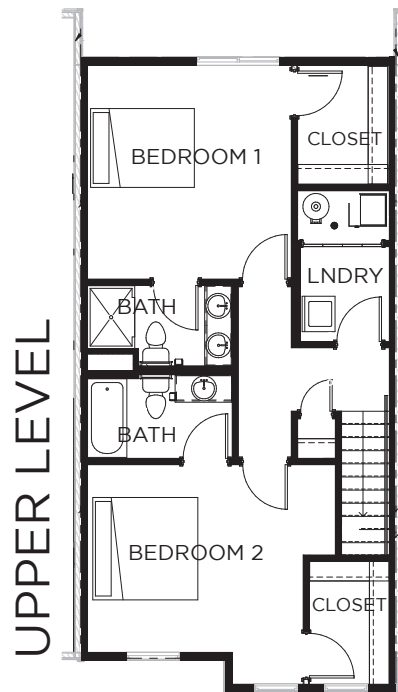

MULTIFAMILY COLLECTION

Rowhome

1,328 sqft

2 Beds

2.5 Baths

20'w x 48'd

PACE

*Square footage + dimensions are approximate. Photo similar to finished plan. Some plans shown with option. Subject to change without notice. Trade secret + proprietary information per Chapter 550 of Iowa Code.