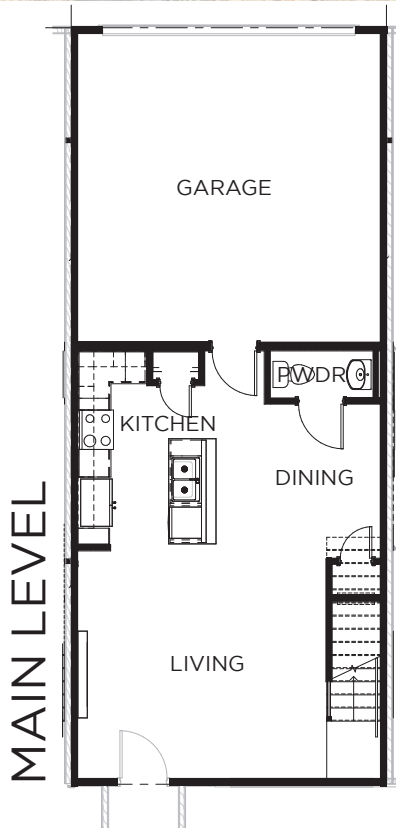

MULTIFAMILY COLLECTION

Rowhome

1,328 sqft

2 Beds

2.5 Baths

20'w x 48'd

PACE

*Square footage + dimensions are approximate. Photo similar to finished plan. Some plans shown with option. Subject to change without notice. Trade secret + proprietary information per Chapter 550 of Iowa Code.