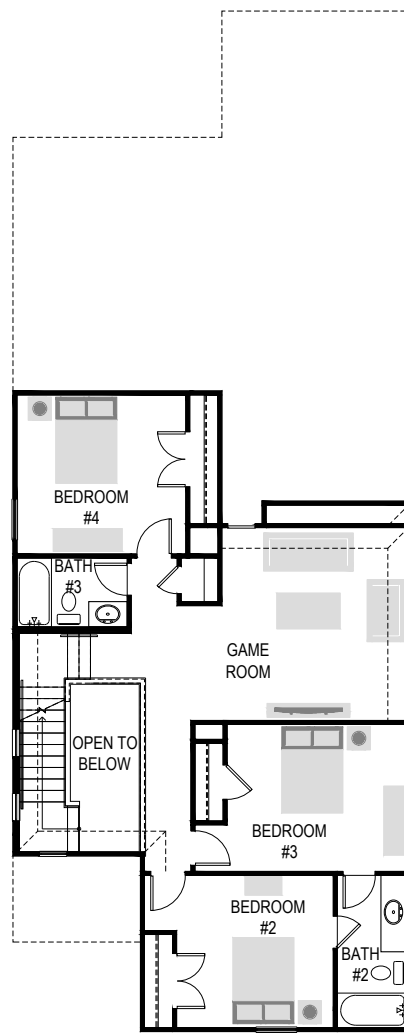

WILLOW | 4 BED | 3.5 BATH | 2,536 SQ FT

ELEVATION C

ELEVATION A

ELEVATION D

FIRST FLOOR

SECOND FLOOR