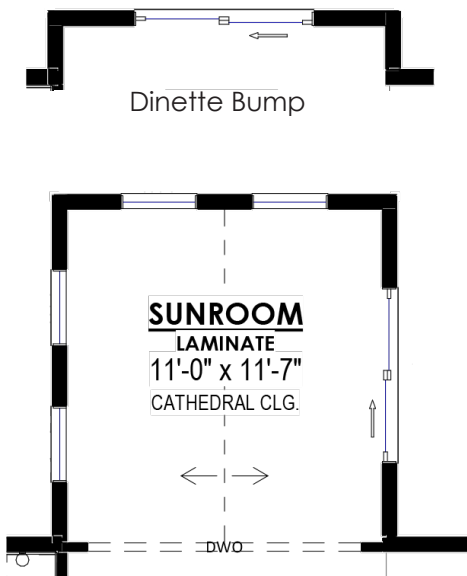

Predesigned Options:

Sunroom