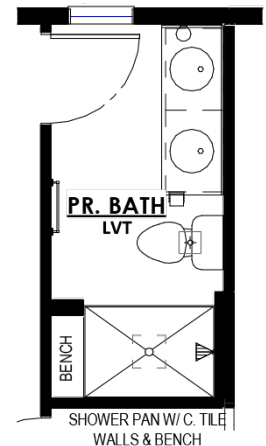

# THE CASPIAN

1,722 SQ. FT.  
3 BED | 2 BATH

Classic

Craftsman

Prairie

English Cottage

# THE CASPIAN

1,722 SQ. FT.  
3 BED | 2 BATH

1st FLOOR  
1,722 Sq. Ft.

## Predesigned Options:

Sunroom

3-Car Garage

Luxury Primary Bath

Renderings may be shown with optional features such as stone and other details. Products shown as life-like as possible. We cannot guarantee the color seen portrays the true color of the product. Copyright 2023 Harbor Homes Inc. Updated 4/12/24