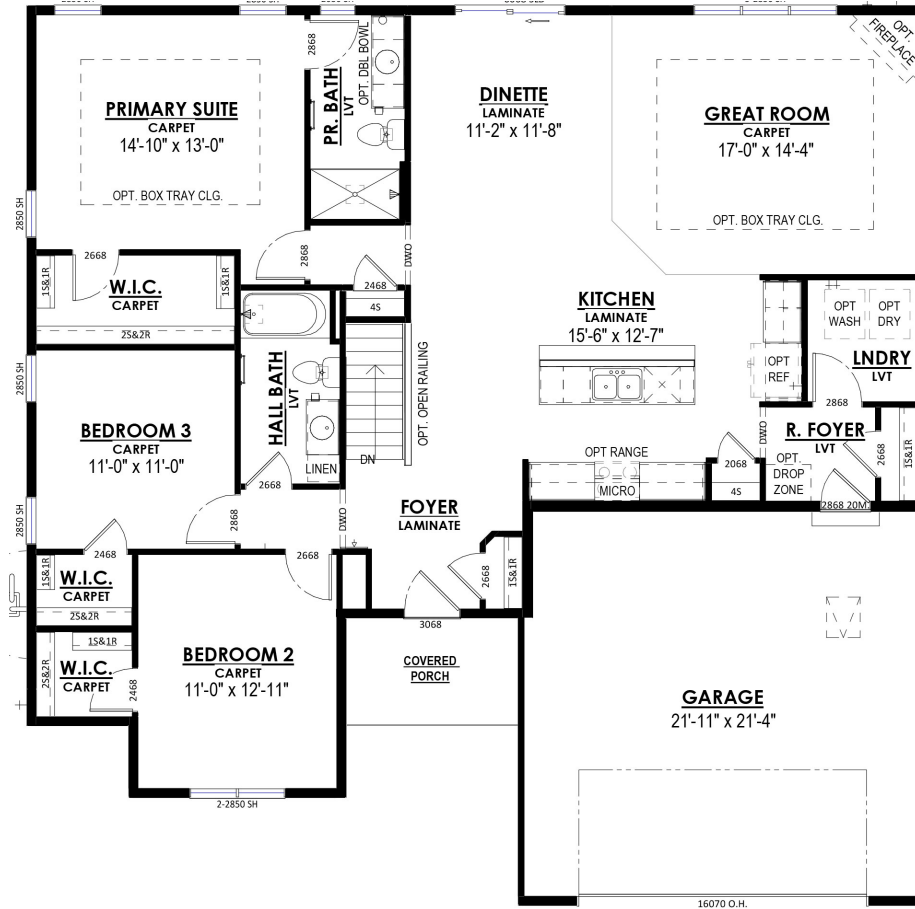

# THE CASPIAN

1,722 SQ. FT.  
3 BED | 2 BATH

Classic

Craftsman

Prairie

English Cottage

# THE CASPIAN

1,722 SQ. FT.  
3 BED | 2 BATH

1st FLOOR  
1,722 Sq. Ft.