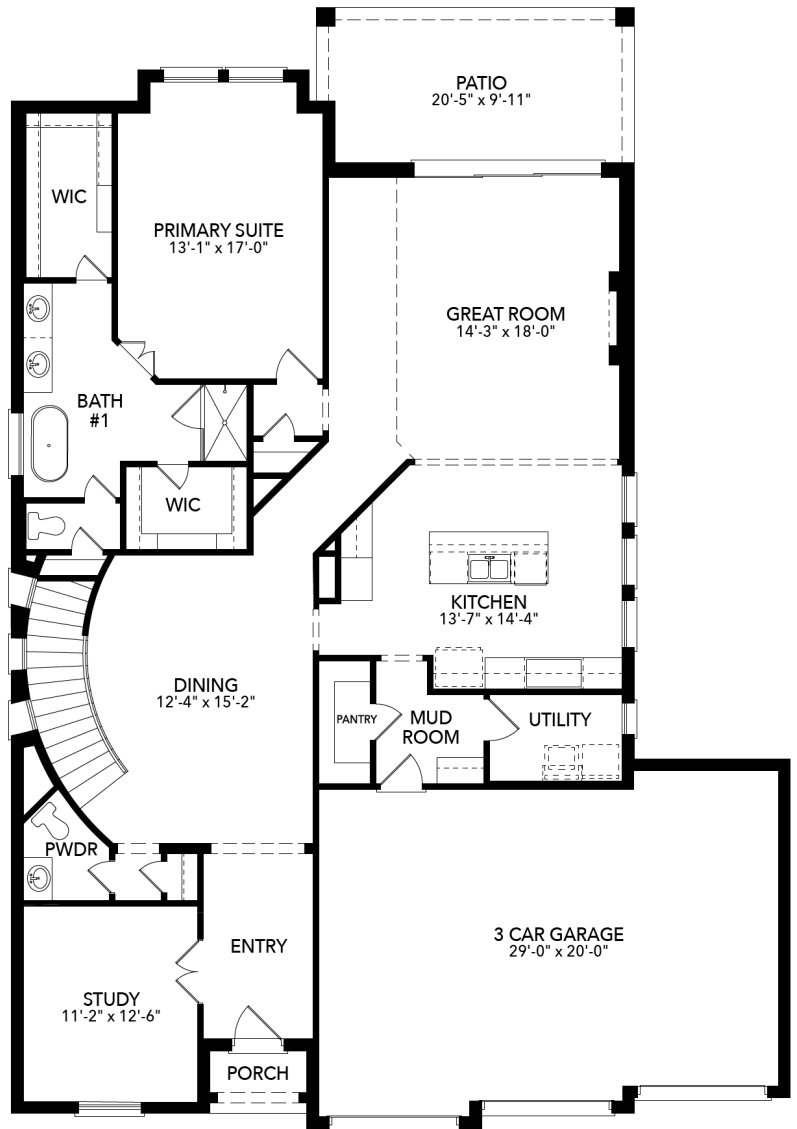

Second Floor