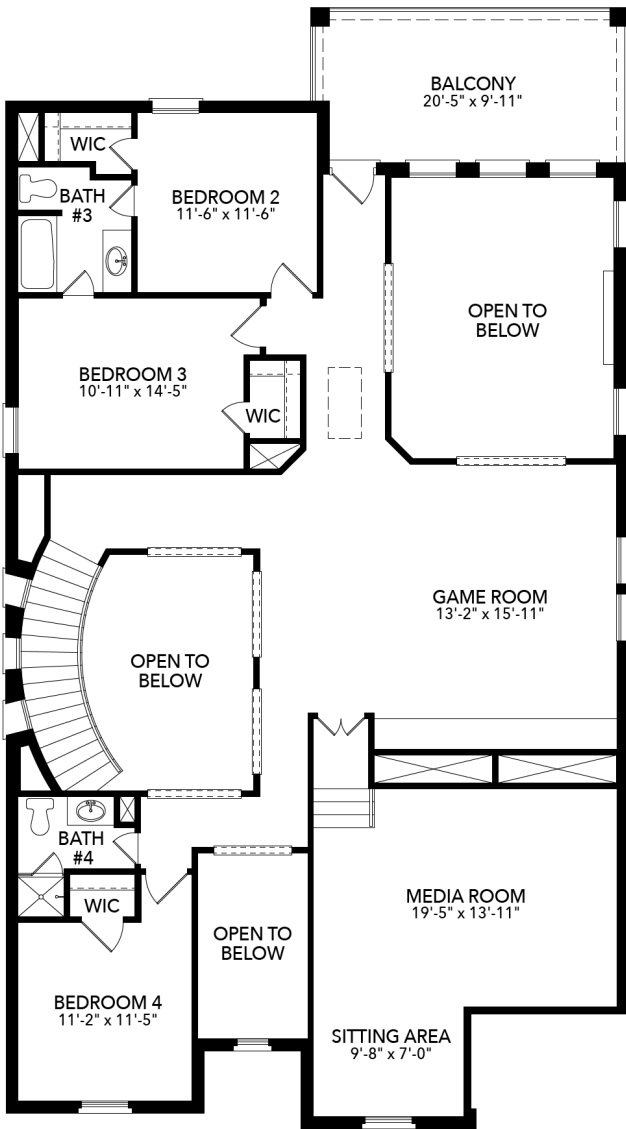

First Floor