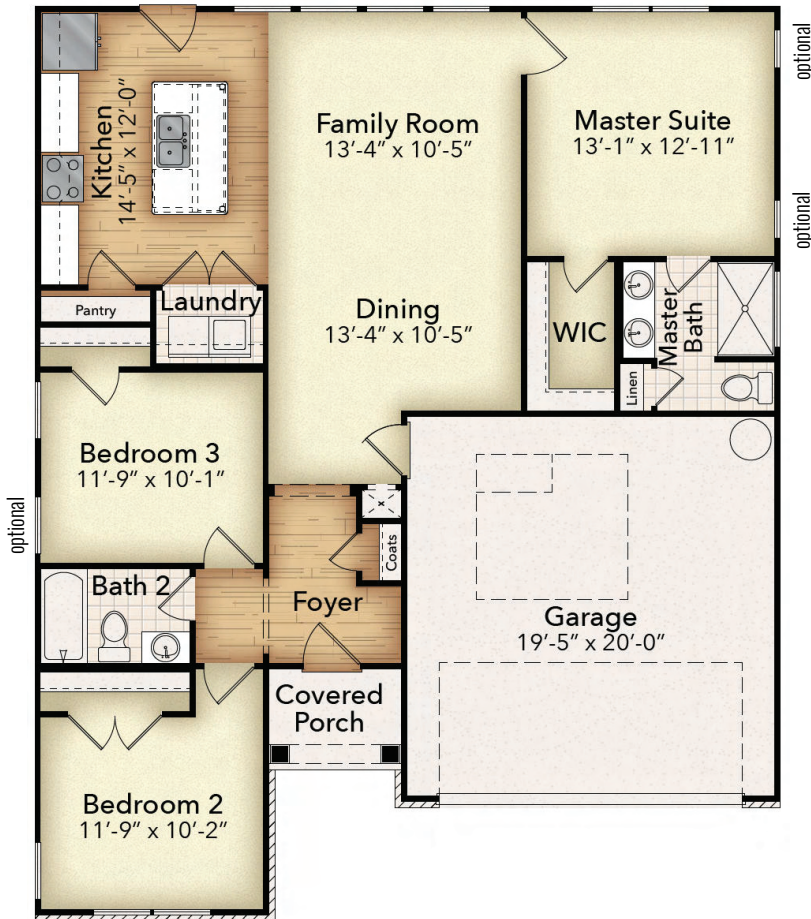

# THE HAMPSHIRE

craftsman

french

federal

\*Note: Building brick, hardies, trim colors vary from shown. See Sales Agent for details.

first floor

1,274 sq. ft.

3 bedrooms

2 baths

Optional  
Covered Porch

**PARKSIDE BUILDERS, LLC**

All features, designs, and prices are subject to change without notice. Floorplans may vary with selected elevation. All sizes and dimensions are approximate. FLOORPLANS are protected under copyright laws. Use is PROHIBITED without the express consent of Parkside Builders, LLC. 2018 | [goparkside.net](http://goparkside.net)