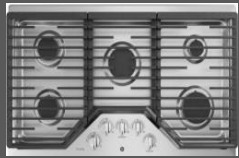

Schlage - Barcelona - Satin Nickel

Kitchen

MSI Quartz - Level 1 - Carrara Marmi with a Demi Bullnose edge

Aristokraft - Level 4 Decatur Purestyle - White; Island - Level 6 - Wentworth Maple - Flagstone

Shaw - Level 4 - Del Ray Lantern Mosaic - Whitewater

GE - Profile - 36" Gas PGP7036SLSS

Hardware - Aristokraft - Level 2 -1091 SN Knob and 1092SN Pull

Moen - Sto Spot Resist Stainless S72308SRS

Owner's Bath

HI-MAC - Level 2 - Lecce with a A6 edge

Aristokraft - Level 7 - Durham Purestyle Glazed - White

Moen - Level 2 - Brantford - Chrome

Hardware - Aristokraft - Level 2 -1091 SN Knob and 1092SN Pull

Shaw - Level 2 - Omega 12 X 24 - Silver