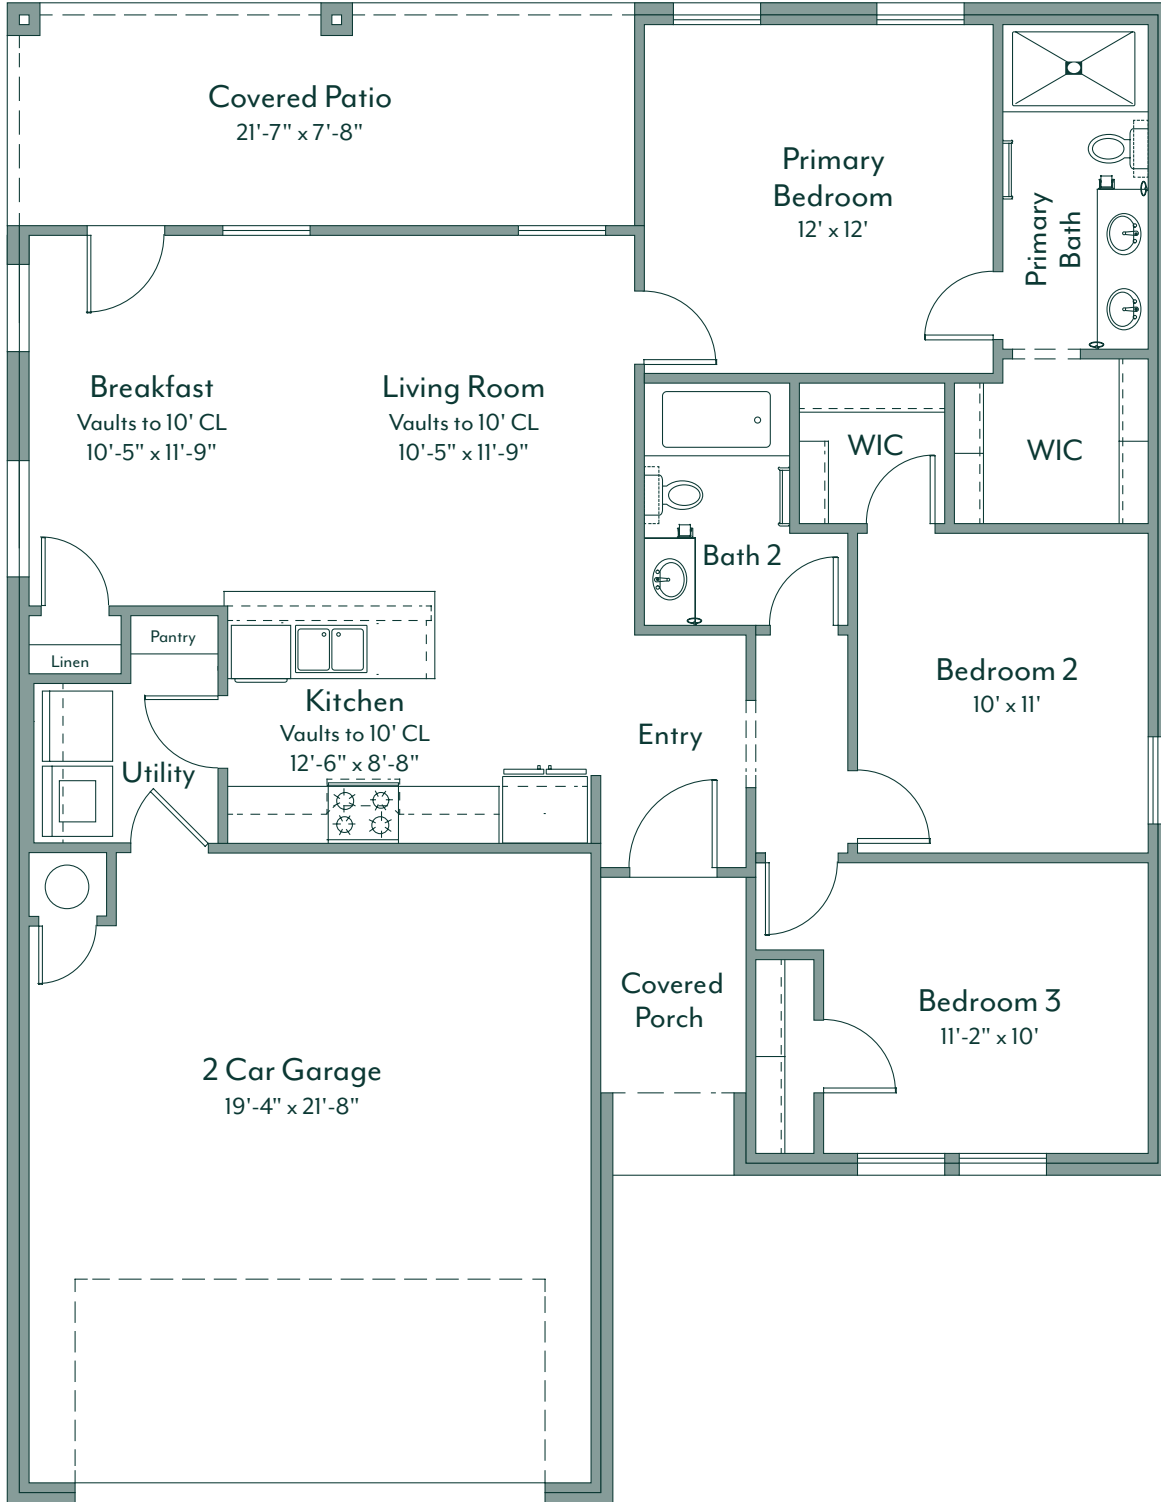

CHARLESTON

1,173 sq ft

3 bed

2 bath

A | Traditional

B | Craftsman

E | Tudor

F | Modern

Learn more about the included features for this floor plan.

**Some community exclusions apply*

1,173 sq ft

3 bed

2 bath

customize this plan

porch b

porch e

porch f

Customize this floor plan and explore elevation options with our **interactive online tool**.