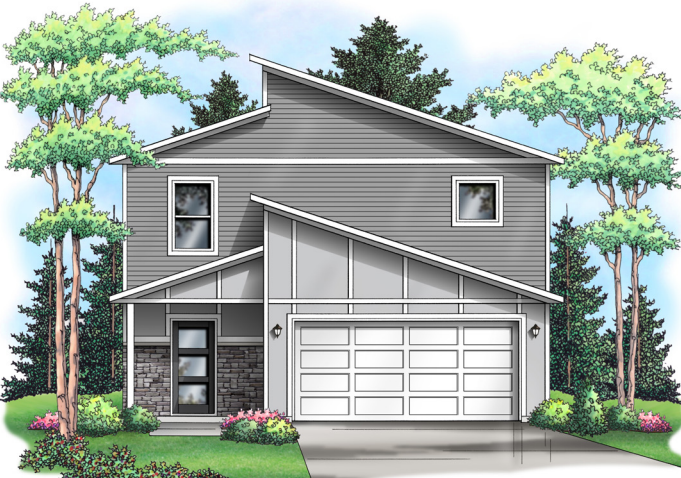

Baxter

LIBERTY SERIES

3 BED | 3 BATH | 2 STALL GARAGE | 1,603 SQ FT LIVING SPACE

ELEVATION A

ELEVATION B

ELEVATION C

Baxter

FLOOR PLANS

3 BED | 3 BATH | 2 STALL GARAGE | 1,603 SQ FT LIVING SPACE

MAIN LEVEL

UPPER LEVEL