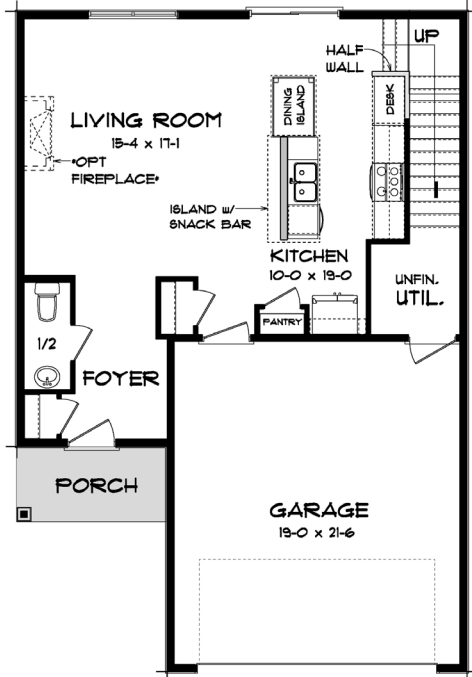

Baxter

LIBERTY SERIES

3 BED | 3 BATH | 2 STALL GARAGE | 1,603 SQ FT LIVING SPACE

ELEVATION A

ELEVATION B

ELEVATION C

Baxter

FLOOR PLANS

3 BED | 3 BATH | 2 STALL GARAGE | 1,603 SQ FT LIVING SPACE

MAIN LEVEL

UPPER LEVEL