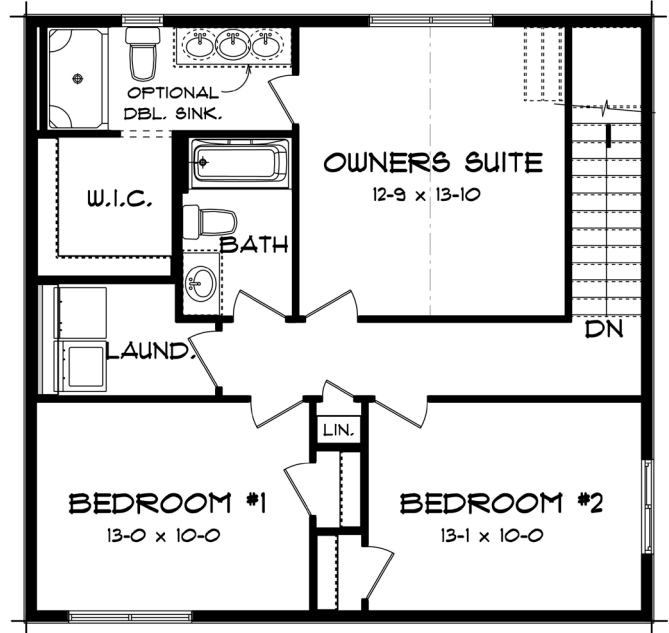

Baxter

LIBERTY SERIES

3 BED | 3 BATH | 2 STALL GARAGE | 1,603 SQ FT LIVING SPACE

ELEVATION A

ELEVATION B

ELEVATION C

Baxter

FLOOR PLANS

3 BED | 3 BATH | 2 STALL GARAGE | 1,603 SQ FT LIVING SPACE

MAIN LEVEL

UPPER LEVEL