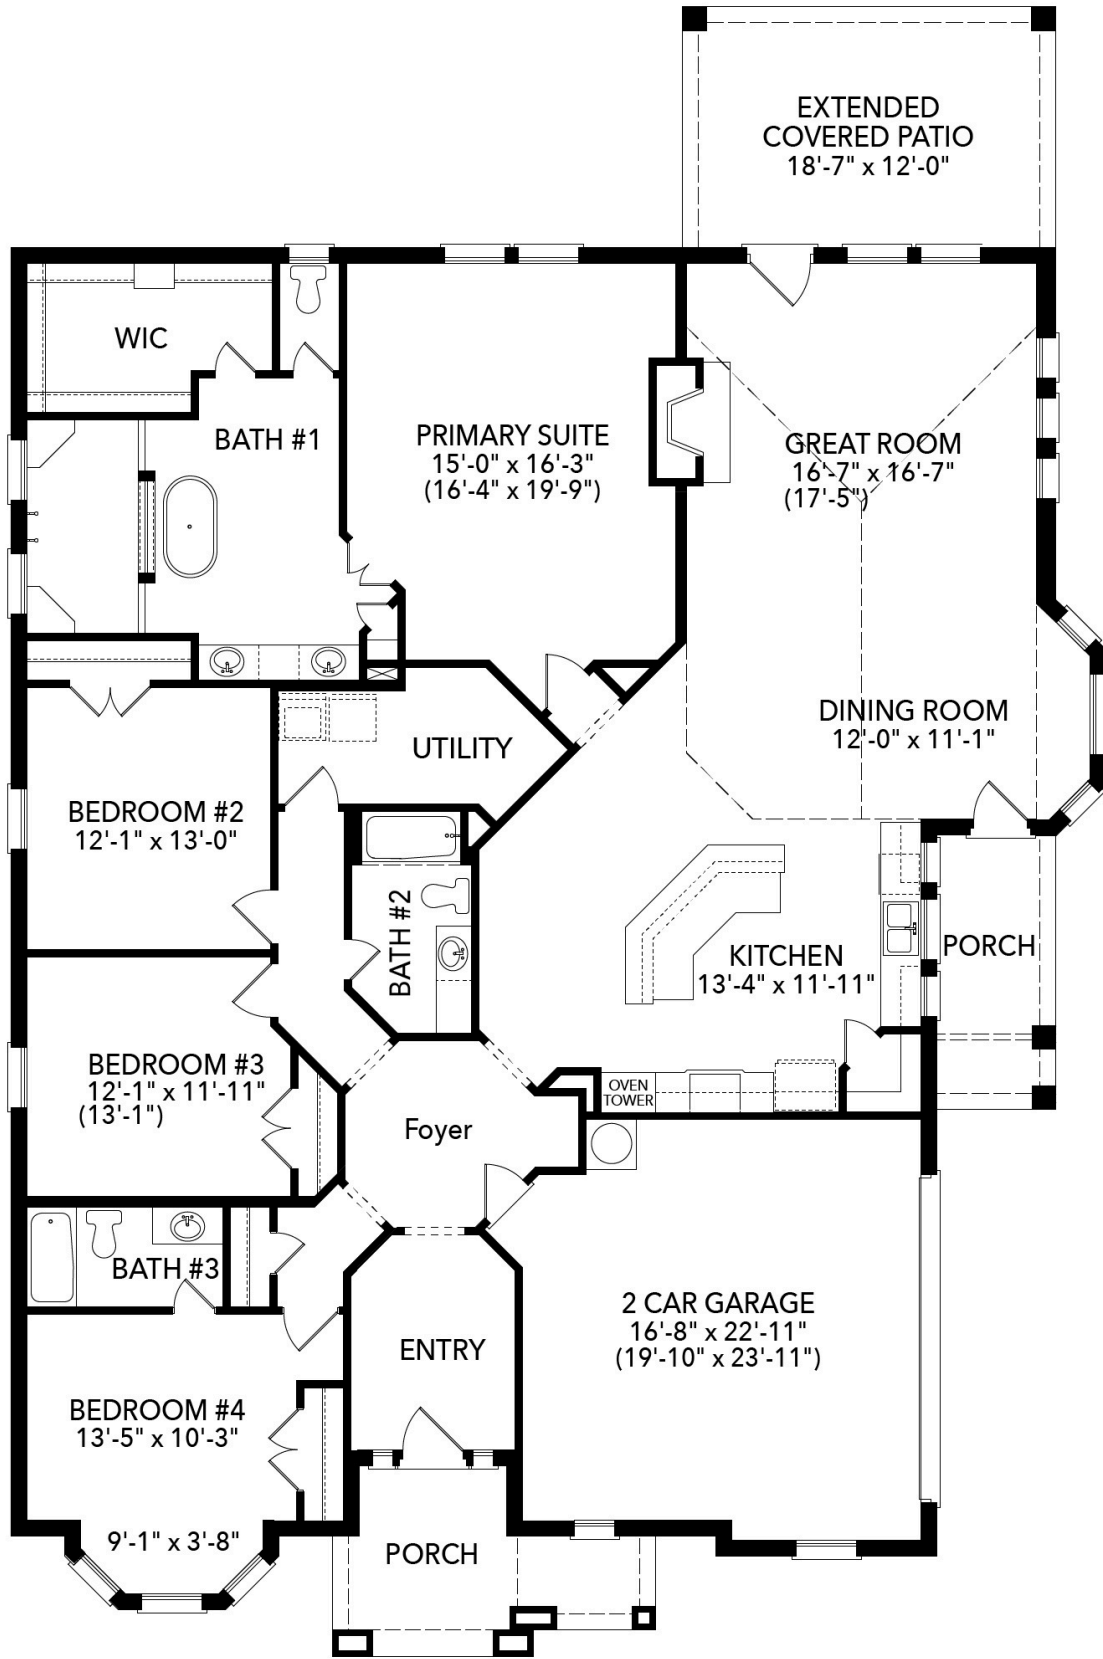

First Floor