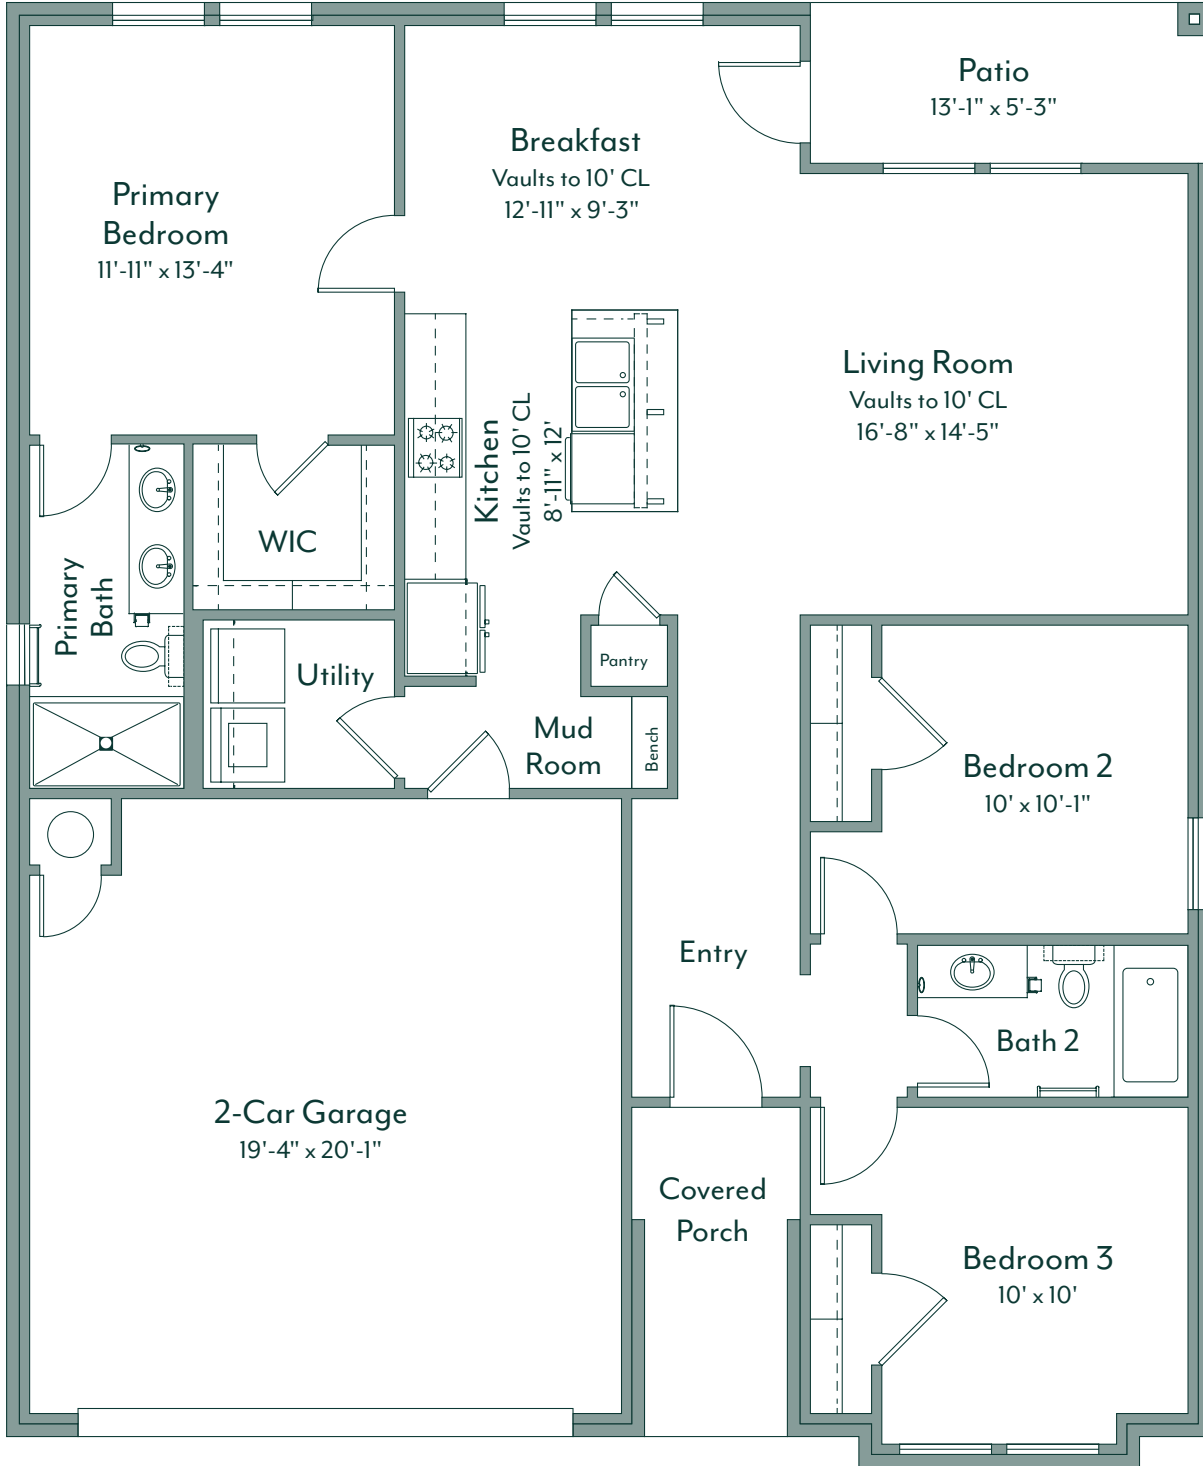

DAWSON

1,295 sq ft

3 bed

2 bath

A | traditional

B | craftsman

E | tudor

F | modern

Customize this floor plan and explore elevation options with our interactive online tool.

**Some community exclusions apply*

customize this plan

fireplace

porch b

porch e

porch f

Scan the code to view a **photo gallery & included features** for the Dawson floor plan