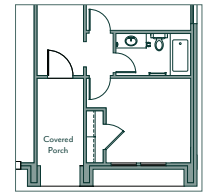

DAWSON

1,295 sq ft

3 bed

2 bath

A | traditional

B | craftsman

E | tudor

F | modern

Customize this floor plan and explore elevation options with our interactive online tool.

**Some community exclusions apply*

customize this plan

fireplace

porch b

porch e

porch f

Scan the code to view a **photo gallery & included features** for the Dawson floor plan