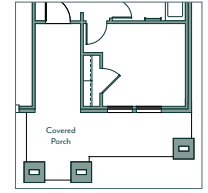

DAWSON

1,295 sq ft

3 bed

2 bath

A | traditional

B | craftsman

E | tudor

F | modern

Customize this floor plan and explore elevation options with our interactive online tool.

**Some community exclusions apply*

customize this plan

fireplace

porch b

porch e

porch f

Scan the code to view a **photo gallery & included features** for the Dawson floor plan