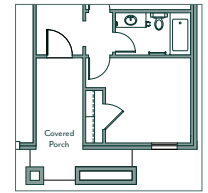

DAWSON

1,295 sq ft

3 bed

2 bath

A | traditional

B | craftsman

E | tudor

F | modern

Customize this floor plan and explore elevation options with our interactive online tool.

**Some community exclusions apply*

customize this plan

fireplace

porch b

porch e

porch f

Scan the code to view a **photo gallery & included features** for the Dawson floor plan