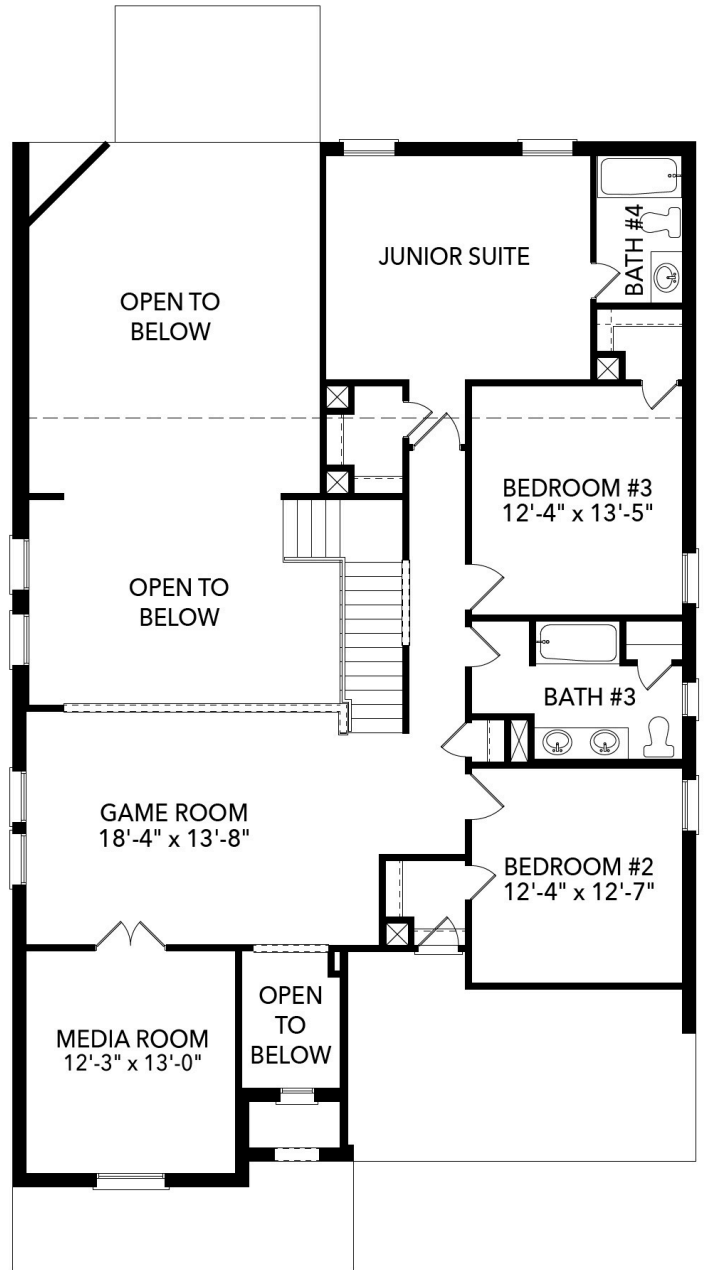

# Cambridge Manor

North Richland Hills, TX

5704 Glynda Drive

3,426

SQUARE FEET

5

BEDROOMS

4.5

## Silverstone

- Large Kitchen Island
- Oven Tower
- High Ceilings at Living Area
- Secondary Bedroom Downstairs
- Freestanding Bathtub
- Barn Doors to Media Room
- Covered Patio

Krissy Bublitz

817-448-6333

KrissyB@SandlinHomes.com

www.SandlinHomes.com

First Floor

Second Floor