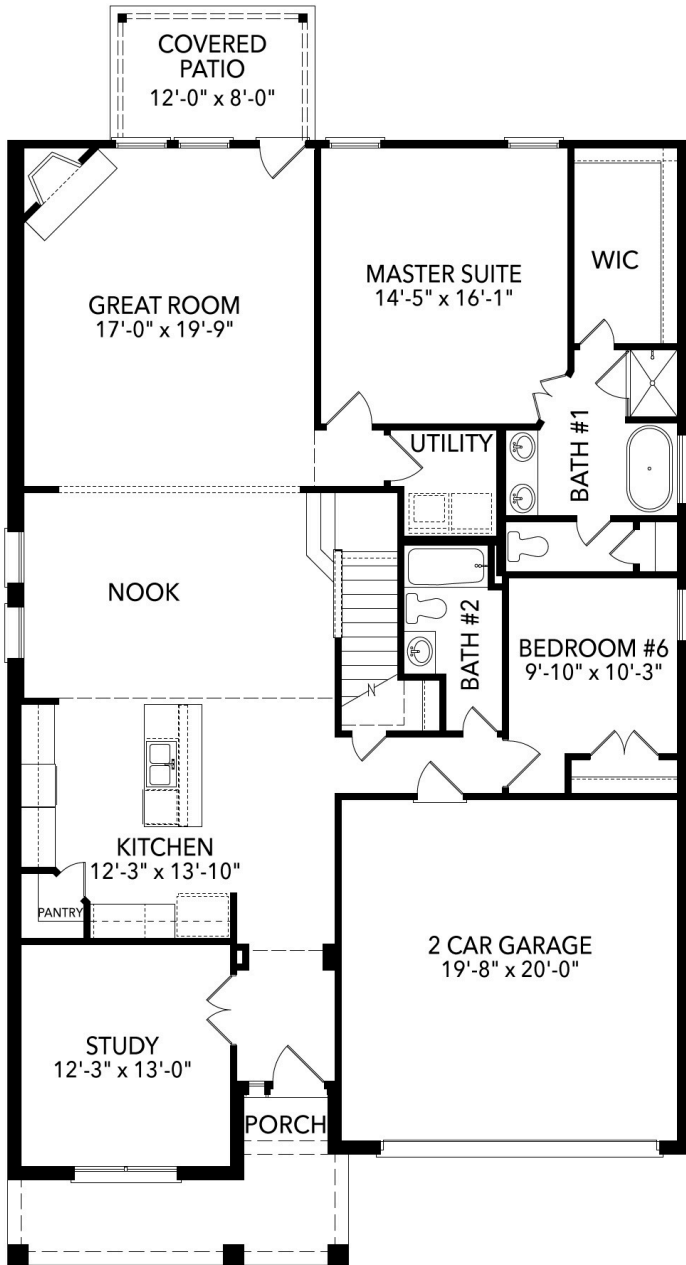

# Cambridge Manor

North Richland Hills, TX

5704 Glynda Drive

3,426

SQUARE FEET

5

BEDROOMS

4.5

## Silverstone

- Large Kitchen Island
- Oven Tower
- High Ceilings at Living Area
- Secondary Bedroom Downstairs
- Freestanding Bathtub
- Barn Doors to Media Room
- Covered Patio

Krissy Bublitz

817-448-6333

KrissyB@SandlinHomes.com

www.SandlinHomes.com

First Floor

Second Floor