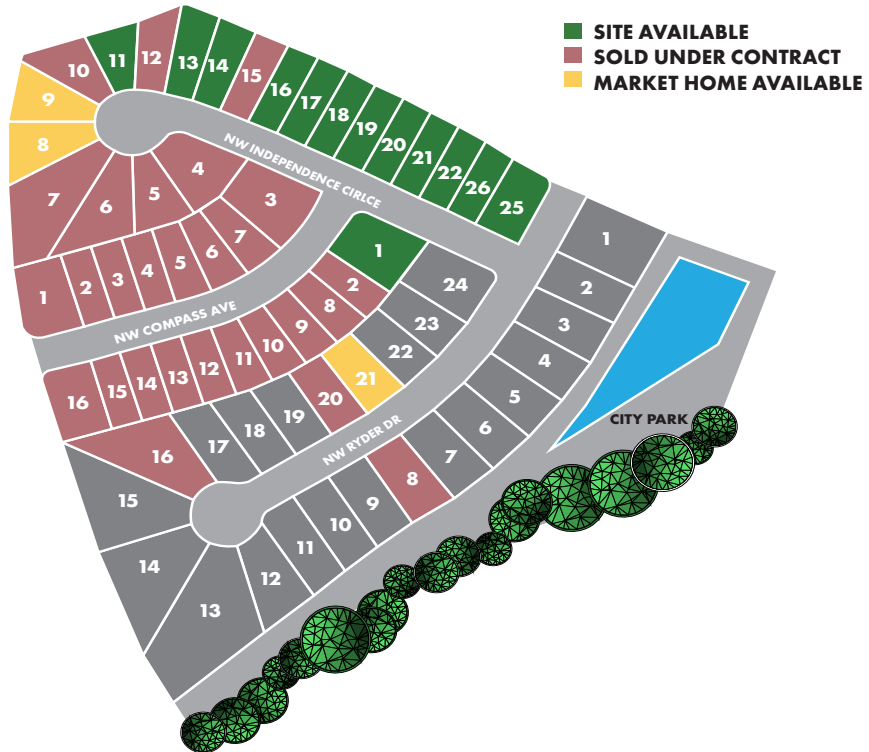

INDI RUN

Waukee, Iowa

AVAILABLE HOMES

HANSBURY

AVAILABLE NOW

**495 NW INDEPENDENCE CIRCLE
\$434,900 - PLAT 5 LOT 8**

BRIARWOOD

AVAILABLE NOW

**485 NW INDEPENDENCE CIRCLE
\$424,900 - PLAT 5 LOT 9**

PALAZZO CD

COMING SOON

**425 NW RYDER DR
\$594,575 - PLAT 6 LOT 21**

FOR MORE INFORMATION - P: 515-216-1015 | E: INFO@DESTINYHOMESUSA.COM

BUYDESTINYHOMES.COM

INDI RUN

Waukee, Iowa

AVAILABLE HOMESITES

Lot #	Address	Lot Size (sq ft)	Lot Style	Lot #	Address	Lot Size (sq ft)	Lot Style
1	390 NW Compass Ave	12129	Standard	20	375 NW Independence Cir.	7088	Standard
11	465 NW Independence Cir.	6763	Walkout-8'Bsmt	21	365 NW Independence Cir.	6950	Standard
13	445 NW Independence Cir.	8531	Daylight	22	355 NW Independence Cir.	6770	Standard
14	435 NW Independence Cir.	8055	Daylight	26	345 NW Independence Cir.	6550	Standard
16	415 NW Independence Cir.	7358	Standard-Deck	25	335 NW Independence Cir.	9191	Standard
17	405 NW Independence Cir.	7330	Standard-Deck				
18	395 NW Independence Cir.	7236	Standard-Deck				
19	385 NW Independence Cir.	7183	Standard-Deck				