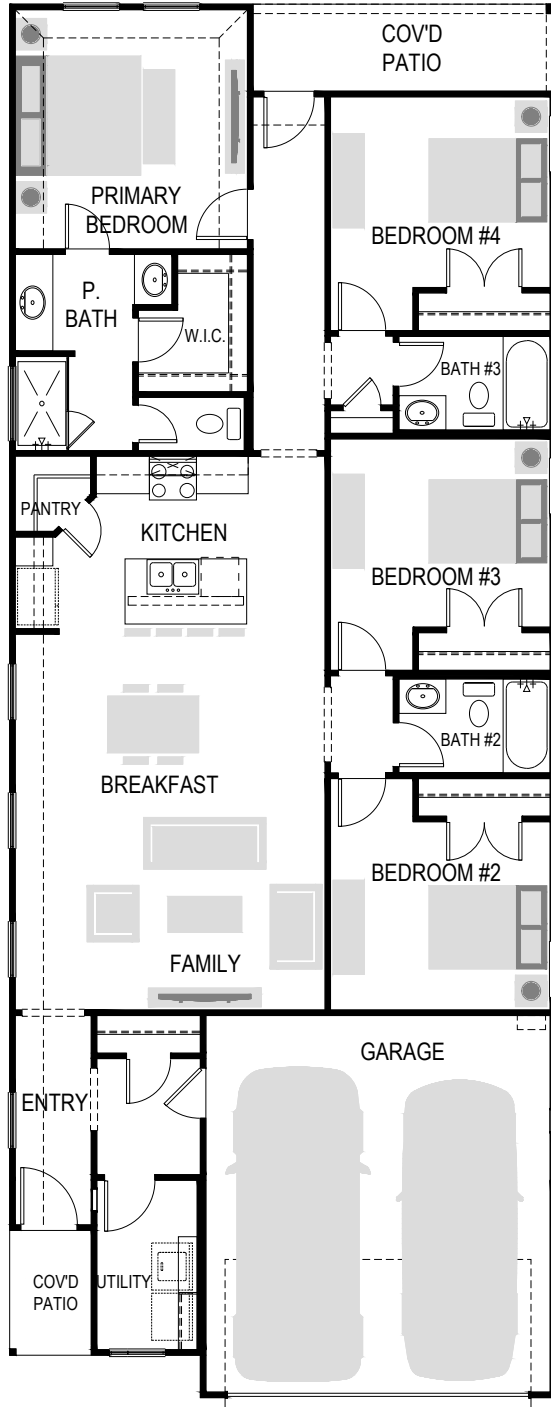

CYPRESS | 4 BED | 3 BATH | 1,703 SQ FT

ELEVATION C

ELEVATION A

ELEVATION D

Specifications, features, square footage, and dimensions are subject to change without notice.
 Please consult a Community Sales Manager for details. 01.27.26