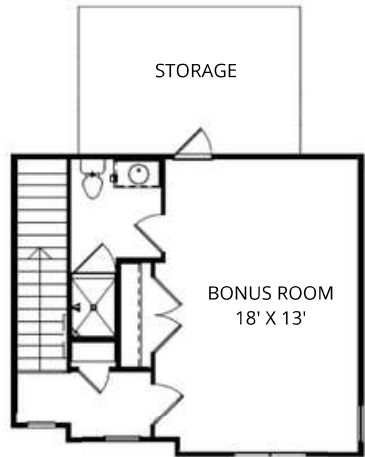

\*SUMMER COMPLETION

3 BEDROOM  
4 BATHROOM  
3,065 SQ. FT.  
+ BONUS ROOM  
& STUDY

LEASEBACK OPPORTUNITY AVAILABLE!

Contact:

KATE DASILVA  
KATE@KENTHOMES.NET  
910.742.5736  
KENTHOMES.NET

*Spacious Layout*

3,065 heated sq ft  
 572 garage sq ft  
 376 covered outdoor living sq ft  
 House Dimensions:  
 55'(W) 83' 6" (L)

*Structural Options & Upgrades*

- Courtyard entry
- Finished Bonus Room & Full Bath
- Tongue & Groove cypress ceiling on Front Porch
- Craftsman trim throughout
- Custom island with bookshelf
- Exposed beams in Great Room
- Quartz countertops throughtout
- Freestanding tub in Master Bath
- Soft close drawers
- Under cabinet lighting