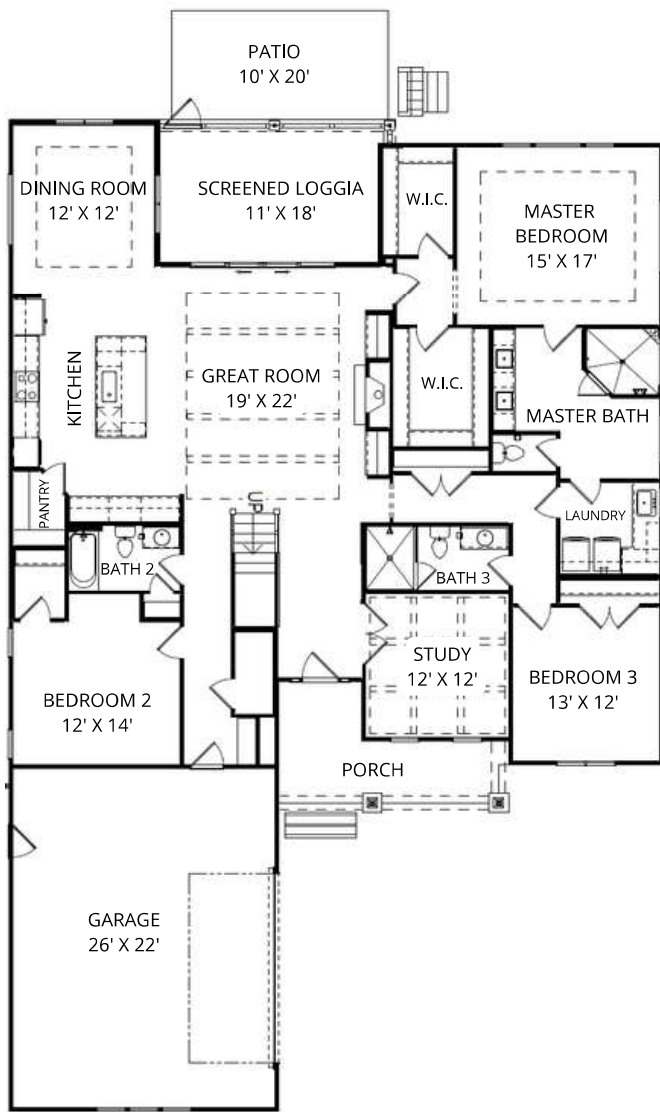

\*SUMMER COMPLETION

3 BEDROOM  
4 BATHROOM  
3,065 SQ. FT.  
+ BONUS ROOM  
& STUDY

LEASEBACK OPPORTUNITY AVAILABLE!

Contact:

KATE DASILVA  
KATE@KENTHOMES.NET  
910.742.5736  
KENTHOMES.NET

*Spacious Layout*

3,065 heated sq ft  
 572 garage sq ft  
 376 covered outdoor living sq ft  
 House Dimensions:  
 55'(W) 83' 6" (L)

*Structural Options & Upgrades*

- Courtyard entry
- Finished Bonus Room & Full Bath
- Tongue & Groove cypress ceiling on Front Porch
- Craftsman trim throughout
- Custom island with bookshelf
- Exposed beams in Great Room
- Quartz countertops throughtout
- Freestanding tub in Master Bath
- Soft close drawers
- Under cabinet lighting