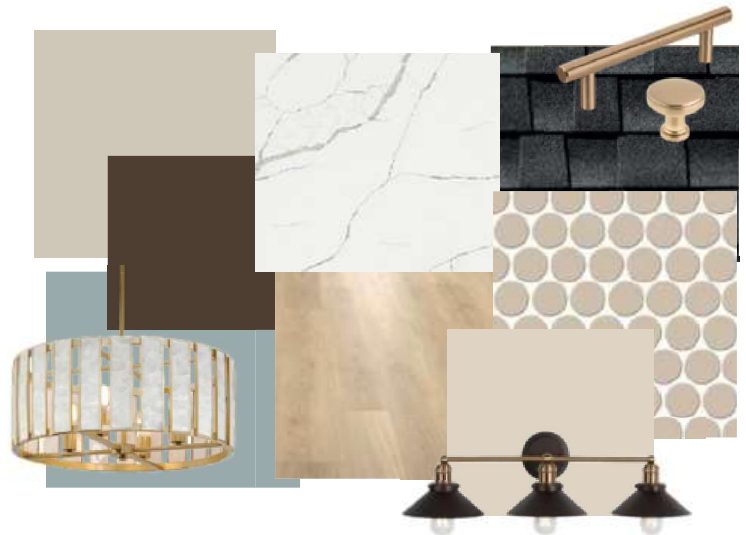

Color Palette

KENT *homes*
A SMARTER WAY TO A LUXURY HOME

Pricing subject to change at anytime and without notice.
Any drawings and square footage notations are approximate and are only to be used for reference. They should not be relied upon as representations, expressed or otherwise, of the final detail of your home.

Rev. 5.4.26
9363 Orange Manor Court