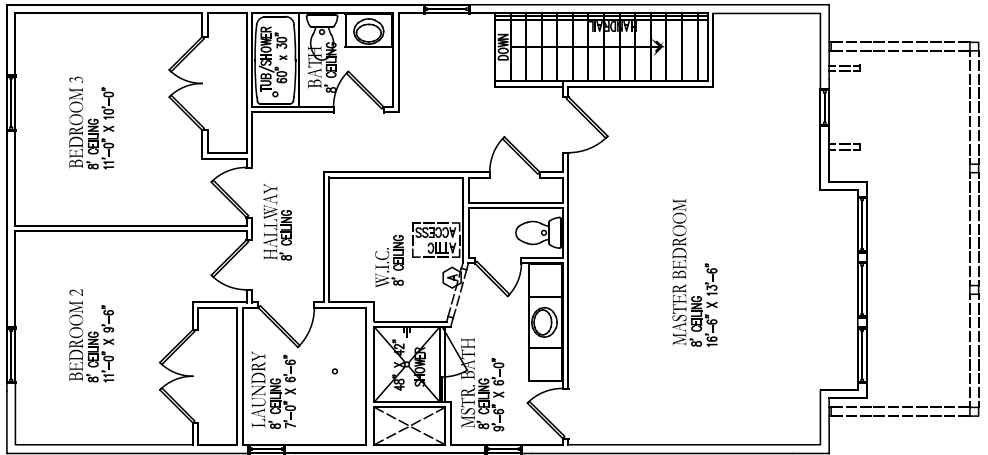

UPPER LEVEL II