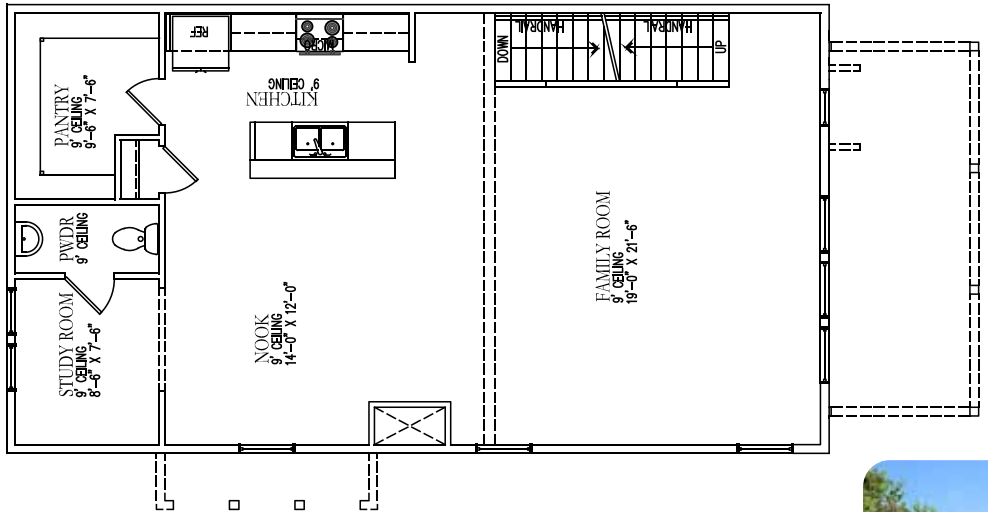

UPPER LEVEL