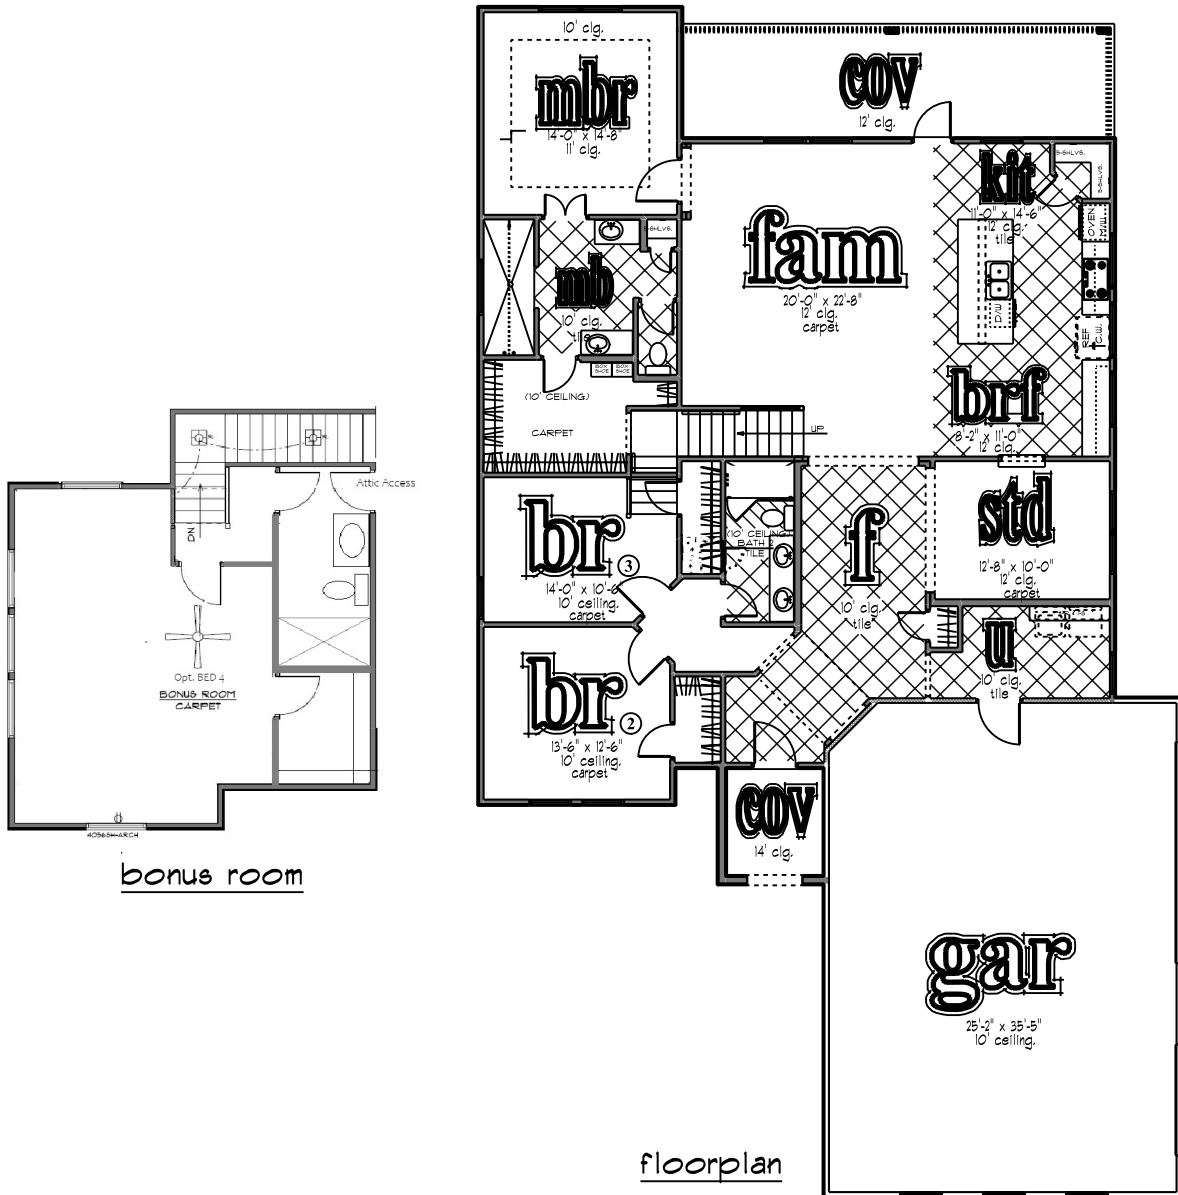

3-BEDROOMS
 2 BATHS
 STUDY
 OPTIONAL REAR COVERED PORCH
 OPTIONAL 3RD CAR GARAGE
 OPTIONAL BONUSROOM

the brighton

WHITESTONE
 HOMES®

3138 Osage Run
 2177 1st sq. ft. living area
 555 2nd sq. ft. living area
 2732 total sq. ft. living area

Square footage and dimensions are approximate. Floorplans are the artist's concept and may vary. All features are subject to change without notice.