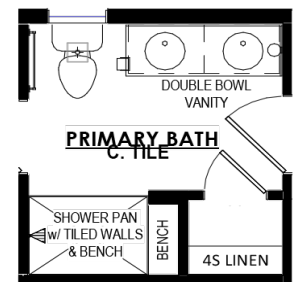

Luxury Primary Bath

Renderings may be shown with optional features such as stone and other details. Products shown as life-like as possible. We cannot guarantee the color seen portrays the true color of the product. Copyright 2023 Harbor Homes Inc. Updated 1/11/24