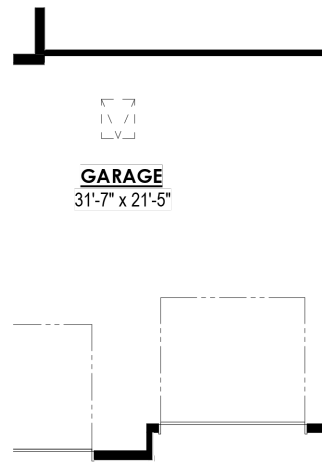

3- Car Garage