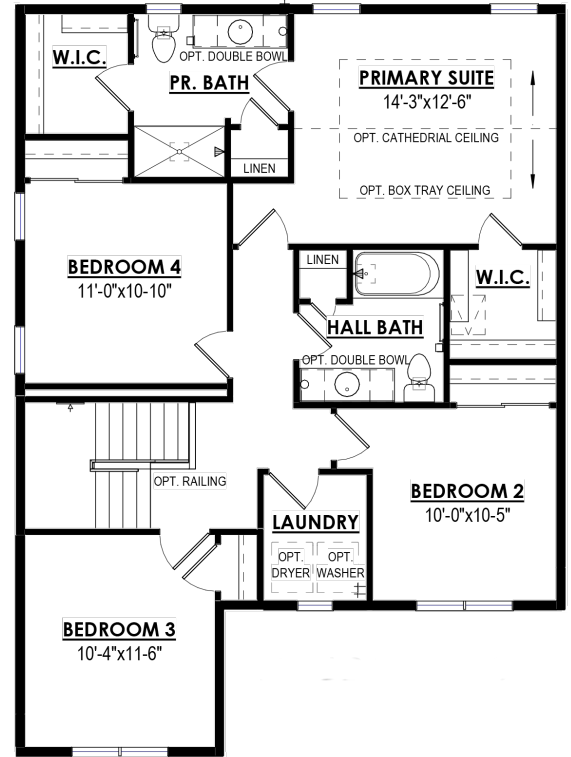

# THE BRIDGEPORT

2,137 SQ. FT.  
4 BED | 2.5 BATH

Classic

Country Cottage

Craftsman

Prairie

English Cottage

# THE BRIDGEPORT

2,137 SQ. FT.  
4 BED | 2.5 BATH

1st FLOOR  
1,057 Sq. Ft.

2nd FLOOR  
1,080 Sq. Ft.