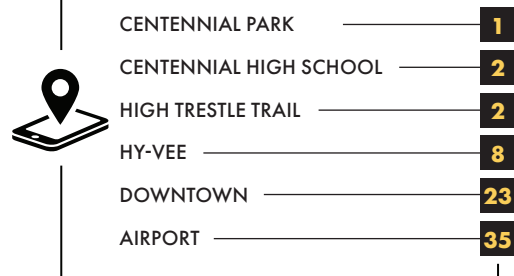

■ SITE AVAILABLE
■ SOLD UNDER CONTRACT
■ MARKET HOME AVAILABLE

AVAILABLE LOTS

Lot #	Address	Lot Premium	Lot Style
8	901 Walnut Drive	\$77,900	Standard
9	905 Walnut Drive	\$77,900	Standard

HOMES FOR SALE

AVAILABLE NOW
900 WALNUT DRIVE
\$440,300 - LOT 7

AVAILABLE NOW
909 WALNUT DRIVE
\$469,900 - LOT 10

MINUTES TO DRIVE

**FOR MORE INFO ON
SUNSET ESTATES..**