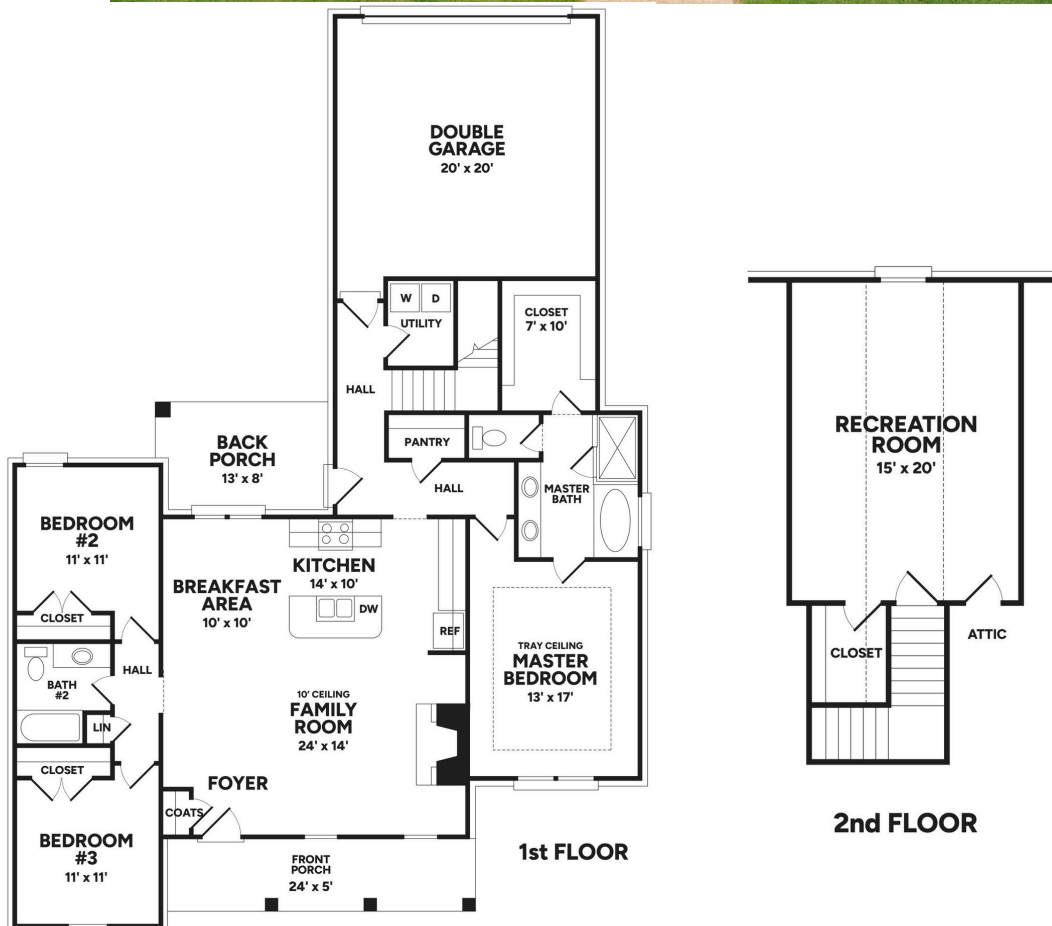

MONROE

 **3 BEDROOMS**  **2 CAR GARAGE**  **2 BATHROOMS**  **2,150 SQ.FT**

www.legacynewhomes.cc 662-932-2282

Artist rendering only, actual plans and room sizes may vary.