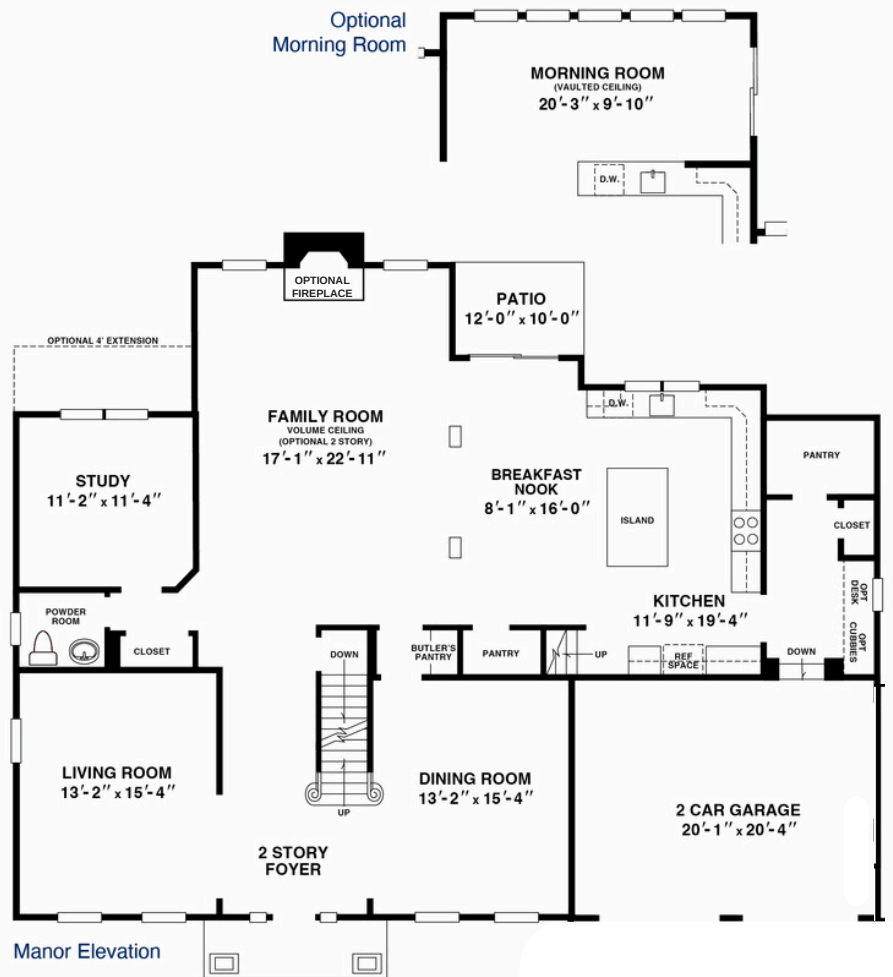

The Oxford Elite

by **Bruce Paparone** INC.

Modern Farmhouse

Veranda

Manor

Traditional

The Oxford Elite

4 Bedrooms / 2.5 Baths

Living Space.....3,438 Sq. Ft.

Two-Car Garage Space.....426 Sq. Ft.

Total.....3,864 Sq. Ft.

Second Floor

First Floor