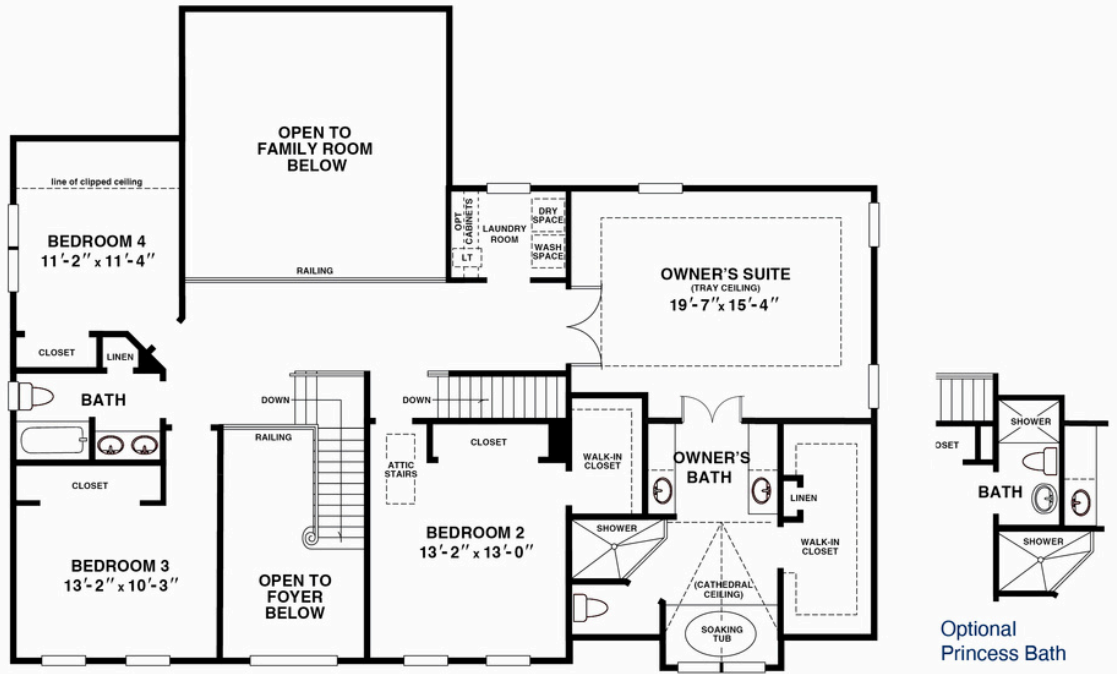

The Oxford Elite

by **Bruce Paparone** INC.

Modern Farmhouse

Veranda

Manor

Traditional

The Oxford Elite

4 Bedrooms / 2.5 Baths

Living Space.....3,438 Sq. Ft.

Two-Car Garage Space.....426 Sq. Ft.

Total.....3,864 Sq. Ft.

Second Floor

First Floor