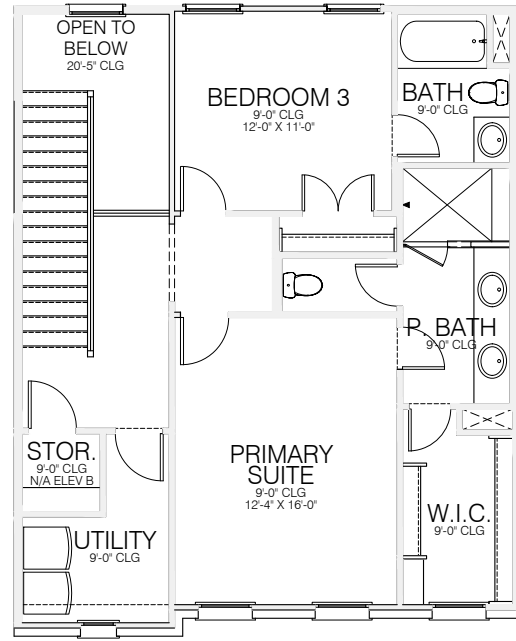

© 2023 Megatel Homes Inc. All Rights Reserved

1st Floor Plan

3rd Floor Plan

2nd Floor Plan

| | |
|--------------------------------|----------|
| Base Plan..... | 2,237 sf |
| Deck Landing Elevation B | 27 sf |
| Deck Landing Elevation D | 26 sf |