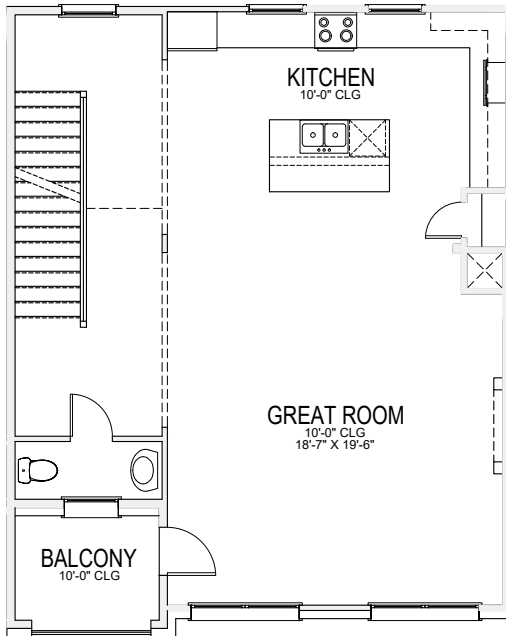

© 2023 Megatel Homes Inc. All Rights Reserved

1st Floor Plan

3rd Floor Plan

2nd Floor Plan

| | |
|--------------------------------|----------|
| Base Plan..... | 2,237 sf |
| Deck Landing Elevation B | 27 sf |
| Deck Landing Elevation D | 26 sf |