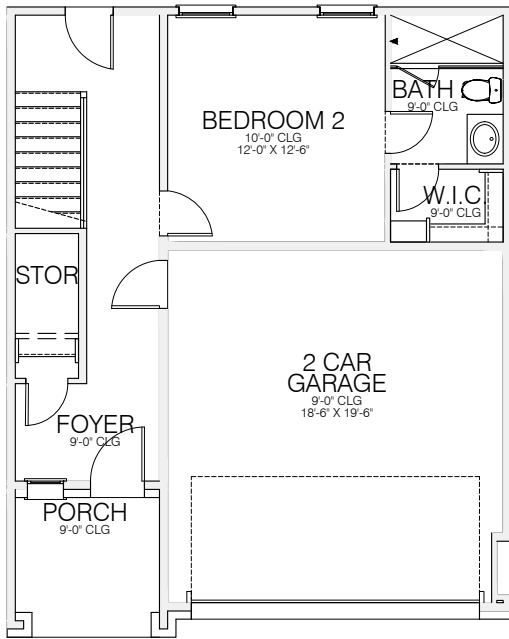

© 2023 Megatel Homes Inc. All Rights Reserved

1st Floor Plan

3rd Floor Plan

2nd Floor Plan

| | |
|--------------------------------|----------|
| Base Plan..... | 2,237 sf |
| Deck Landing Elevation B | 27 sf |
| Deck Landing Elevation D | 26 sf |