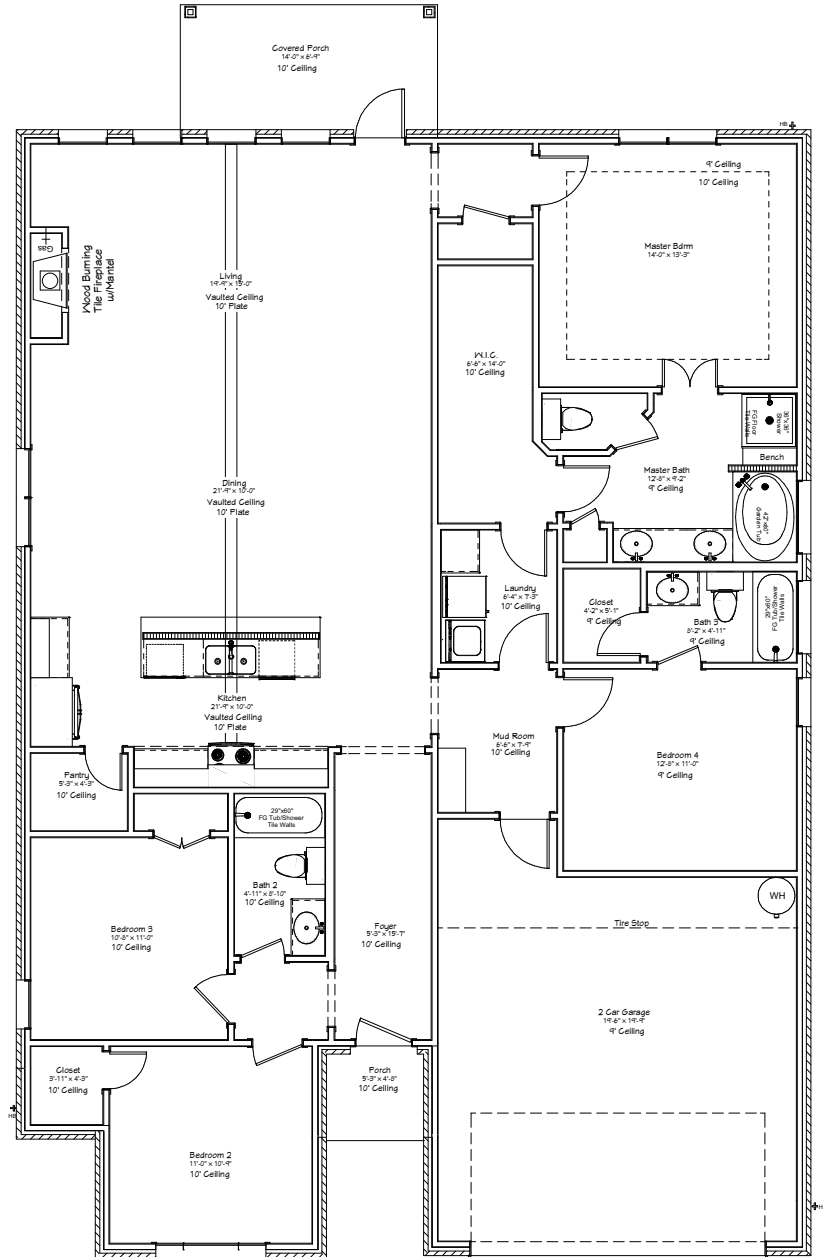

2327 RIVERCAVE COURT

4 BDRM | 3 BATH | 2120 SF

WWW.AVONLEYHOMES.COM

COME HOME TO AVONLEY | Avonley Homes is committed to giving families the home of their dreams. From simple comfort to expert craftsmanship, we promise you will be proud to call our house your home.