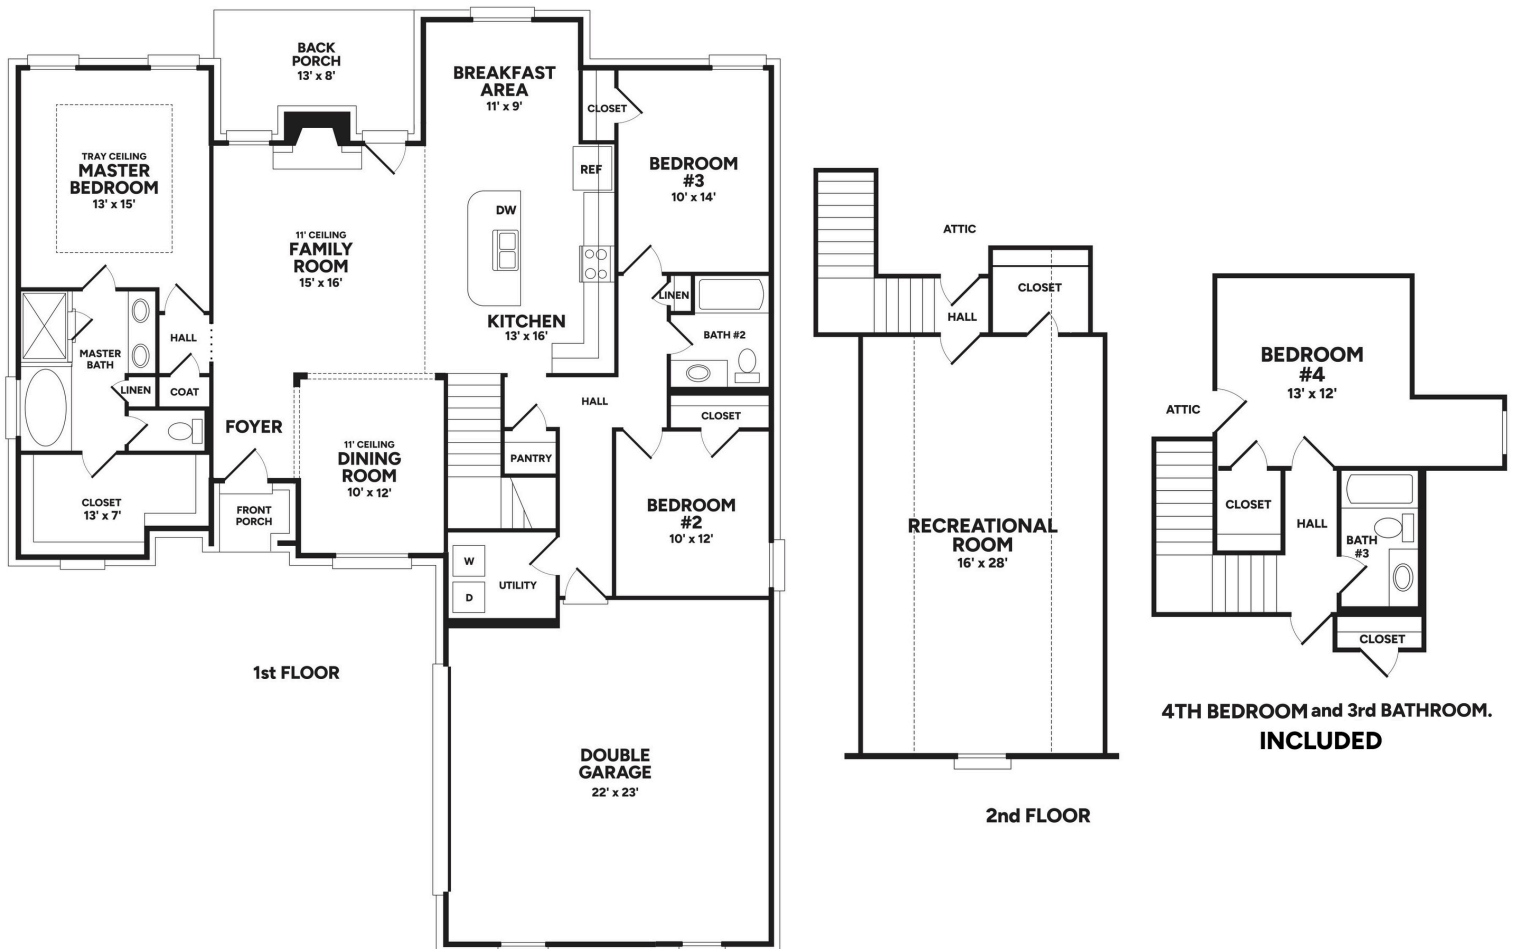

WESTON 4

 **4 BEDROOMS**  **2 CAR GARAGE**  **3 BATHROOMS**  **2,618 SQ.FT**

www.legacynewhomes.cc 662-932-2282

Artist rendering only, actual plans and room sizes may vary.