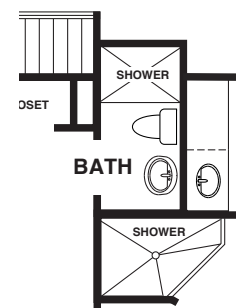

Basement

# The Oxford Elite

4 Bedrooms / 2.5 Baths

Living Space.....3,438 Sq. Ft.

Two-Car Garage Space.....426 Sq. Ft.

Total.....3,864 Sq. Ft.

Second Floor

Optional Princess Bath

First Floor