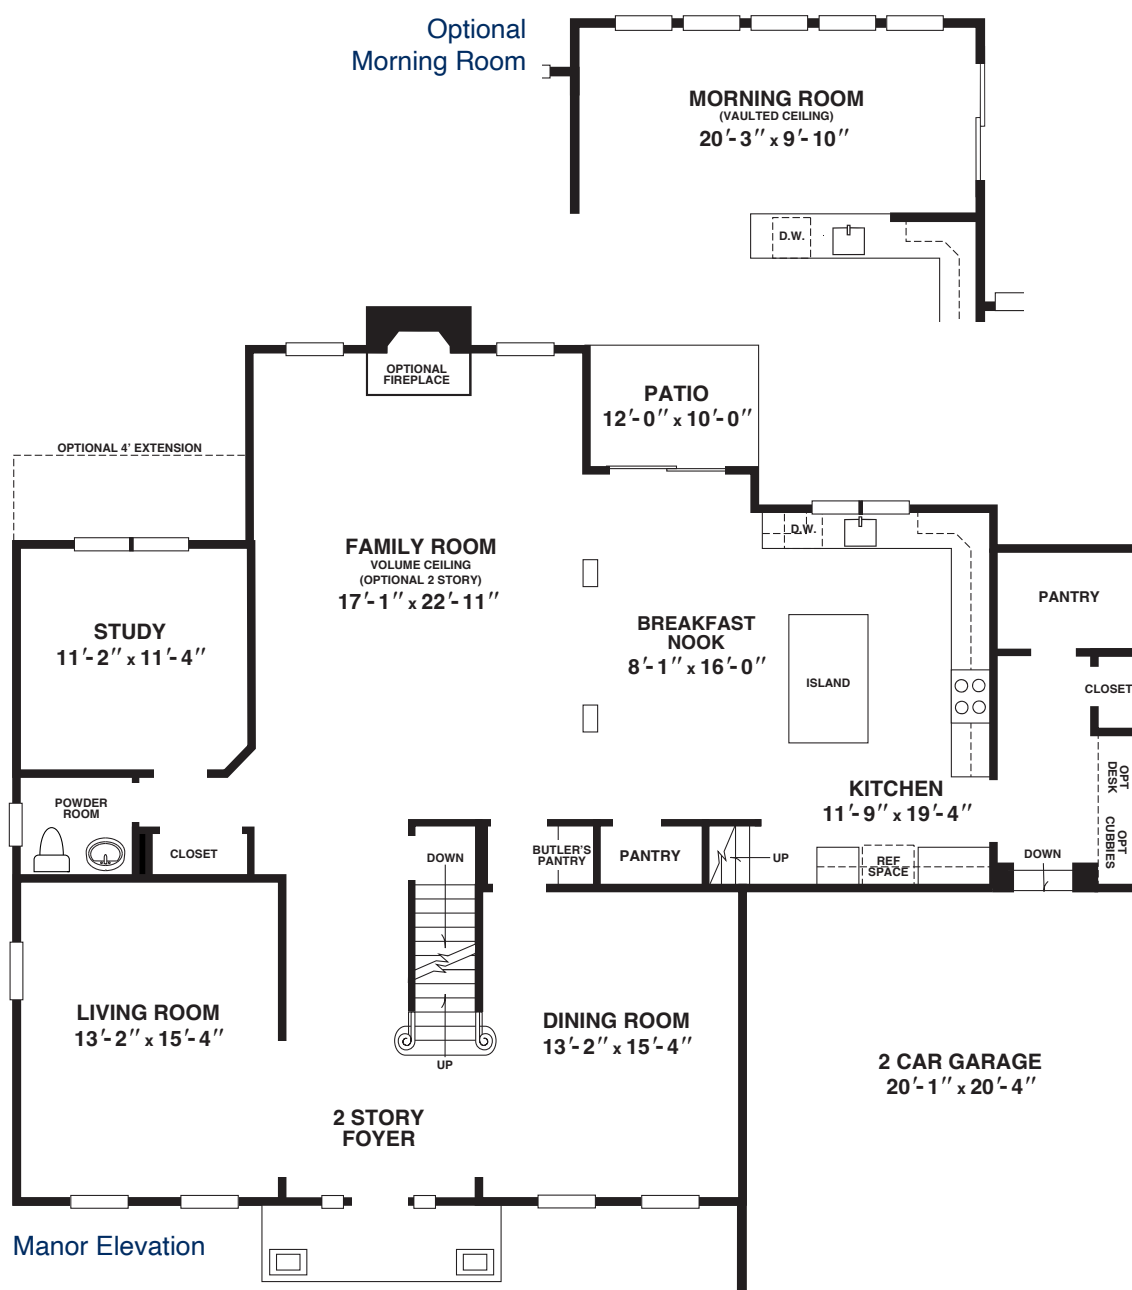

Basement

# The Oxford Elite

4 Bedrooms / 2.5 Baths

Living Space.....3,438 Sq. Ft.

Two-Car Garage Space.....426 Sq. Ft.

Total.....3,864 Sq. Ft.

Second Floor

Optional Princess Bath

First Floor