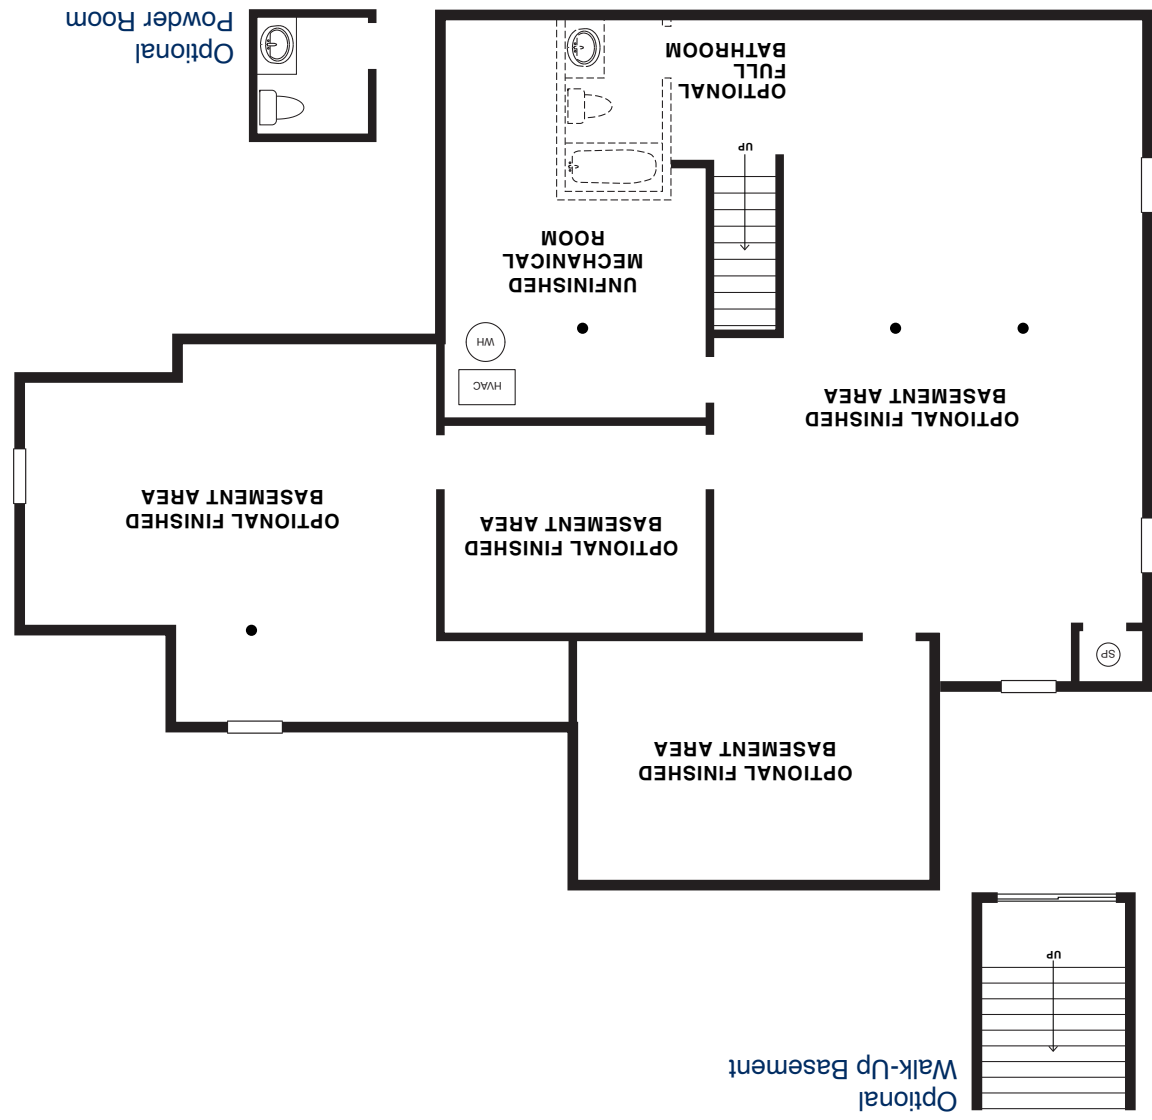

Basement

# The Oxford Elite

4 Bedrooms / 2.5 Baths

Living Space.....3,438 Sq. Ft.

Two-Car Garage Space.....426 Sq. Ft.

Total.....3,864 Sq. Ft.

Second Floor

Optional Princess Bath

First Floor