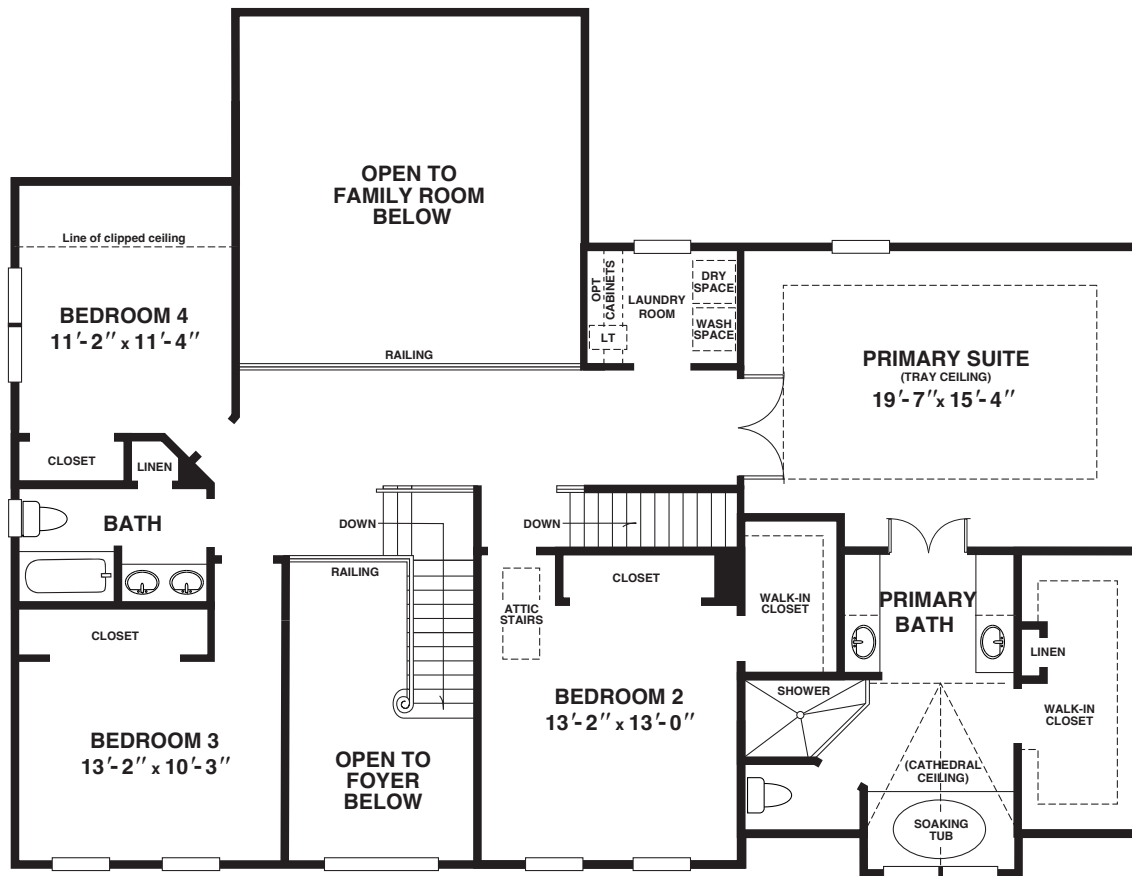

Basement

# The Oxford Elite

by Bruce Paparone INC.

*Modern Farmhouse*

*Veranda*

*Manor*

*Traditional*

# The Oxford Elite

4 Bedrooms / 2.5 Baths

Living Space.....3,438 Sq. Ft.

Two-Car Garage Space.....426 Sq. Ft.

Total.....3,864 Sq. Ft.

Second Floor

Optional Princess Bath

First Floor