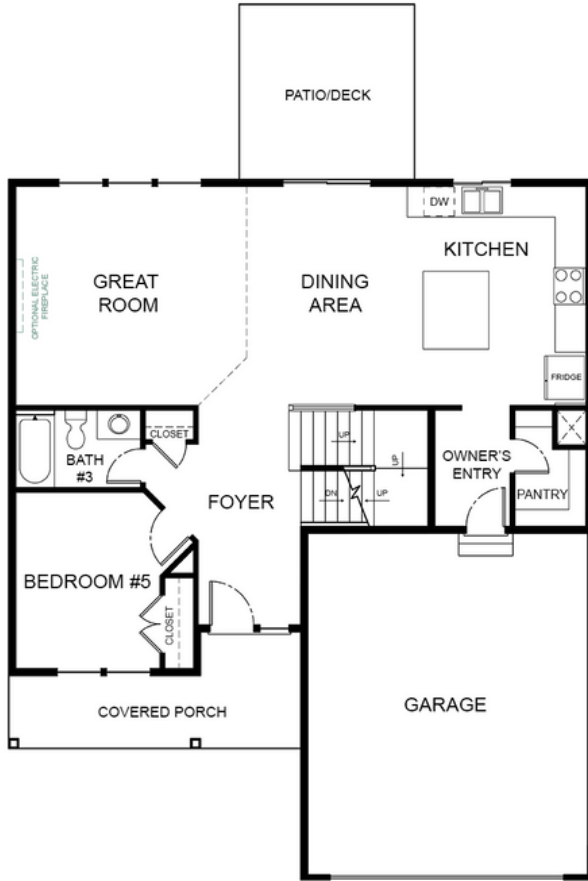

Modern Prairie

Farmhouse

## Riverside

- 2 story
- 5 bedrooms
- 3 bathrooms
- 2 car garage\*
- 2,538 sq. ft. (approx.)

*\*3 car option available  
in some communities*

  
A CLAYTON COMPANY

## Optional Lower Level Finish