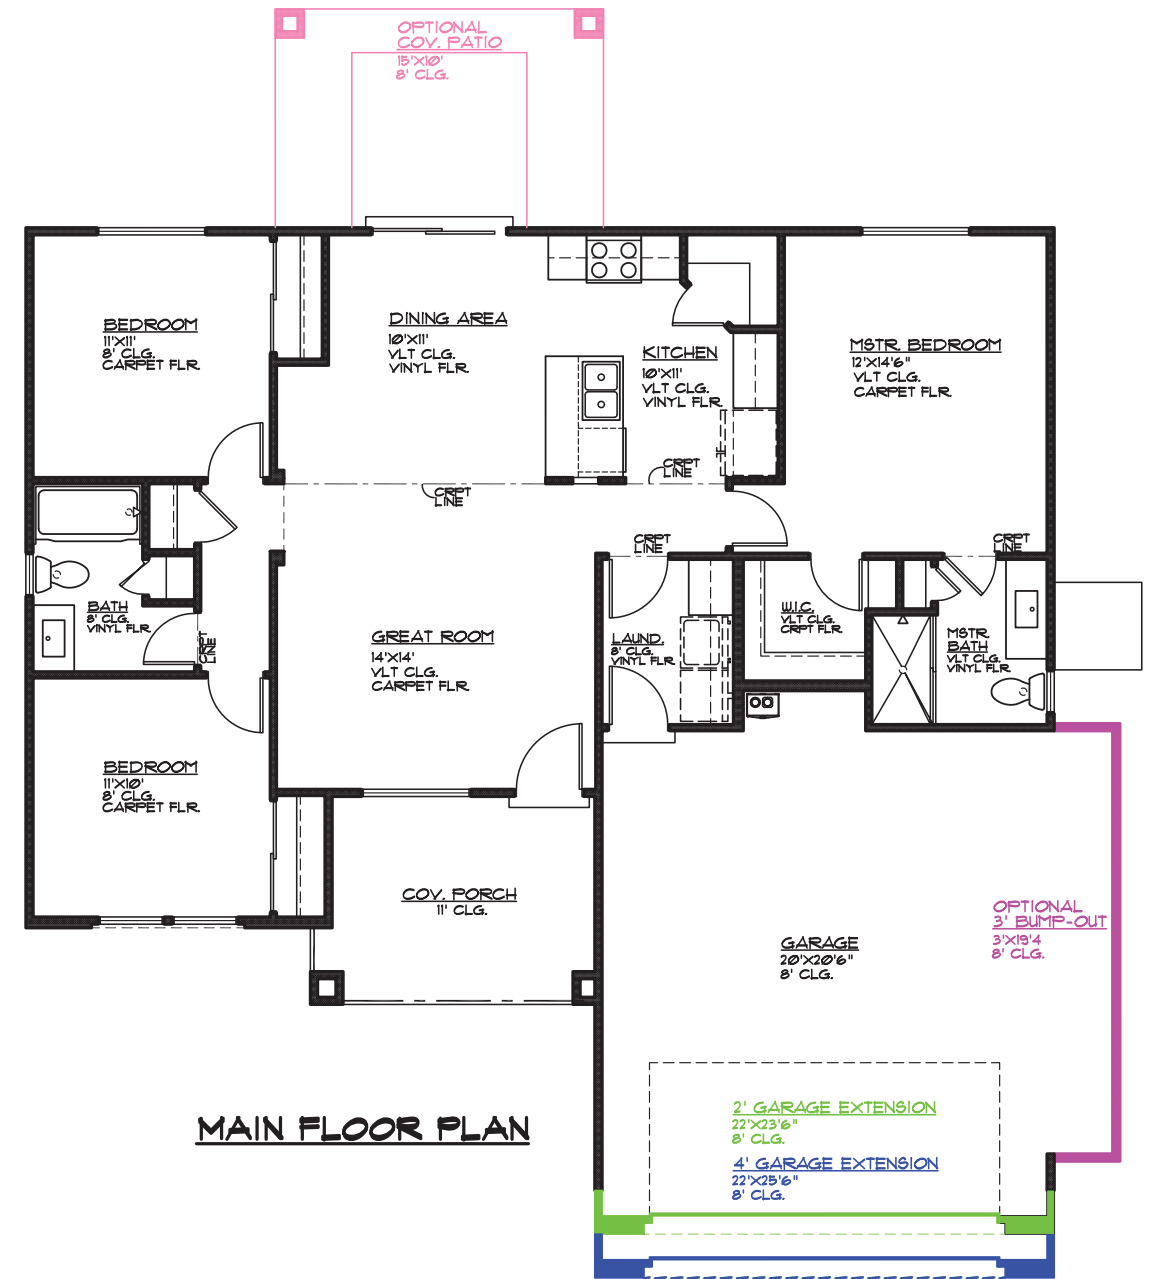

Plan 1210 OPTIONS

Plan 1210 OPTIONS

Magnolia

Monterey

Winslow Prairie

Floor plan may vary depending on elevation and location

MAIN FLOOR PLAN

- Covered Patio
- 5' Bump-out
- 2' Garage Extension
- 4' Garage Extension

Floor plan may vary depending on elevation and location