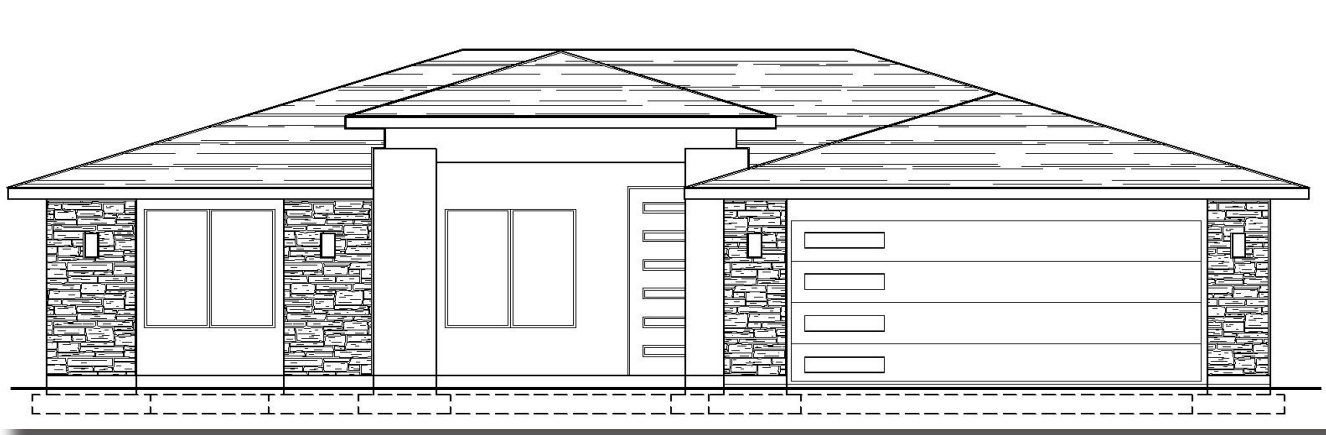

Plan 1210 OPTIONS

Plan 1210 OPTIONS

Magnolia

Monterey

Winslow Prairie

Floor plan may vary depending on elevation and location

MAIN FLOOR PLAN

- Covered Patio
- 5' Bump-out
- 2' Garage Extension
- 4' Garage Extension

Floor plan may vary depending on elevation and location