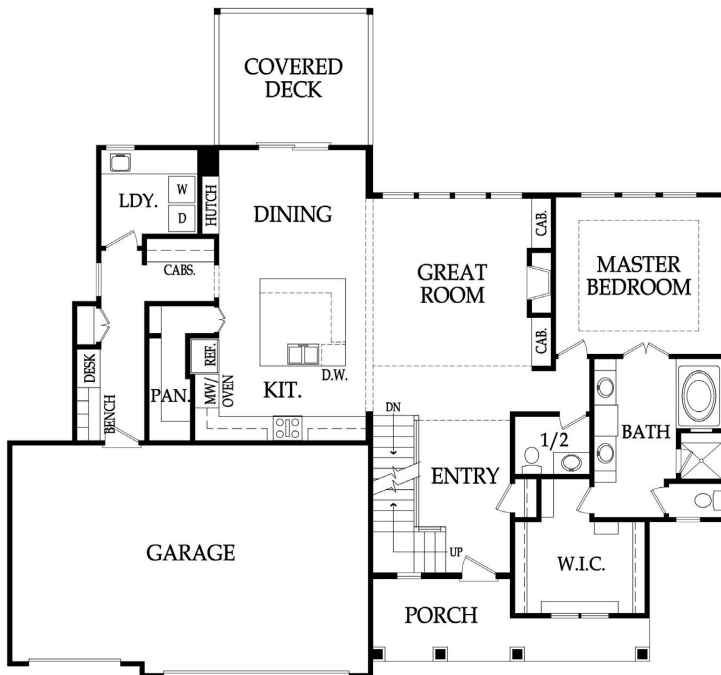

Anniston

1.5-Story | 2,490 sq ft | 4 Bedrooms | 3.5 Baths

Woodneath@ReeceNichols.com | 816.781.7925

Main Level

Upper Level

WoodneathFarms.HuntMidwestKC.com