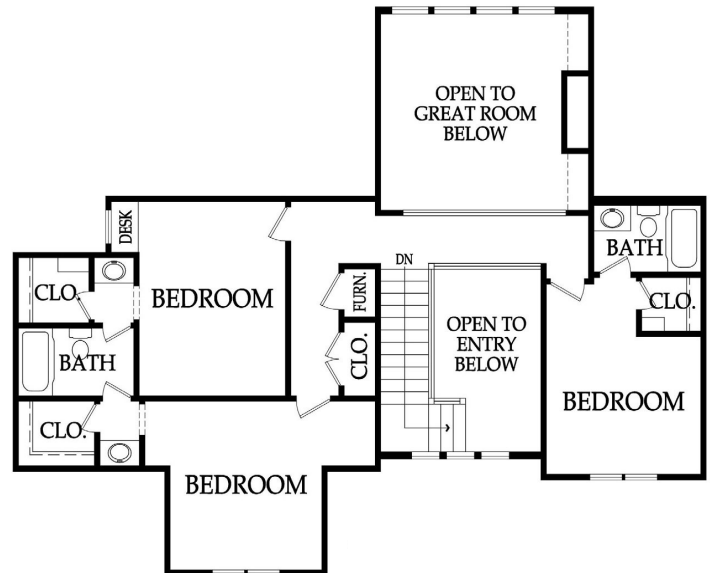

Anniston

1.5-Story | 2,490 sq ft | 4 Bedrooms | 3.5 Baths

Woodneath@ReeceNichols.com | 816.781.7925

Main Level

Upper Level

WoodneathFarms.HuntMidwestKC.com