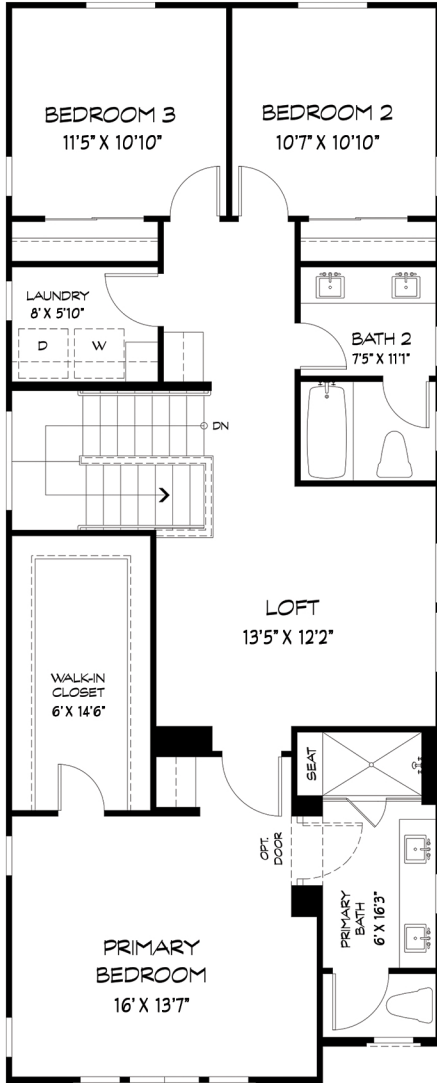

FARMHOUSE
COLOR SCHEME 3

CRAFTSMAN
COLOR SCHEME 9

1,869 SQ FT

3 BEDROOMS

2.5 BATHROOMS

2-CAR GARAGE

TWO-STORIES

PLAN 2 offers 1,869 sq. ft. of stylish living with Farmhouse and Craftsman elevations. The open-concept main floor features a spacious kitchen, great room, and dining area, plus a mudroom and powder bath. Upstairs includes a versatile loft, laundry room, and two secondary bedrooms. The private primary suite boasts a large walk-in closet and spa-inspired bath. Located in the heart of Windsor, this home blends comfort, function, and the best of Sonoma County living. Thoughtful details and high-end finishes deliver the quality you expect from Ryder Homes.

SCAN WITH YOUR CAMERA
TO LEARN MORE!

707-694-6547 | OLDREDWOOD@RYDERHOMES.COM
WWW.RYDERHOMES.COM/ORV
6122 OLD REDWOOD HIGHWAY, WINDSOR, CA 95492

SECOND FLOOR

FIRST FLOOR

CRAFTSMAN PORCH LAYOUT

1,869 SQ FT

3 BEDROOMS

2.5 BATHROOMS

2-CAR GARAGE

TWO-STORIES

OLD REDWOOD
VILLAGE

HOMESITE 21

PLAN 2 FARMHOUSE | SCHEME 1

159 Amanda Way, Windsor, CA

INCLUDED FEATURES

ARCHITECTURAL FLOOR PLAN

- 1 1,869 SQ. FT TWO STORY FLOORPLAN
- 2 OPEN CONCEPT GREAT ROOM DESIGN
- 3 DEDICATED DINING AREA
- 4 MODERN KITCHEN WITH LARGE CENTER ISLAND
- 5 MAIN LEVEL POWDER BATH
- 6 ATTACHED 2-CAR GARAGE
- 7 UPSTAIRS LOFT FOR FLEXIBLE USE
- 8 TWO SECONDARY BEDROOMS UPSTAIRS
- 9 FULL BATH FOR SECONDARY BEDROOMS
- 10 PRIVATE PRIMARY SUITE
- 11 WALK-IN CLOSET IN PRIMARY SUITE
- 12 DUAL VANITIES IN PRIMARY BATH
- 13 FUNCTIONAL LAYOUT WITH FLEXIBLE LIVING OPTIONS