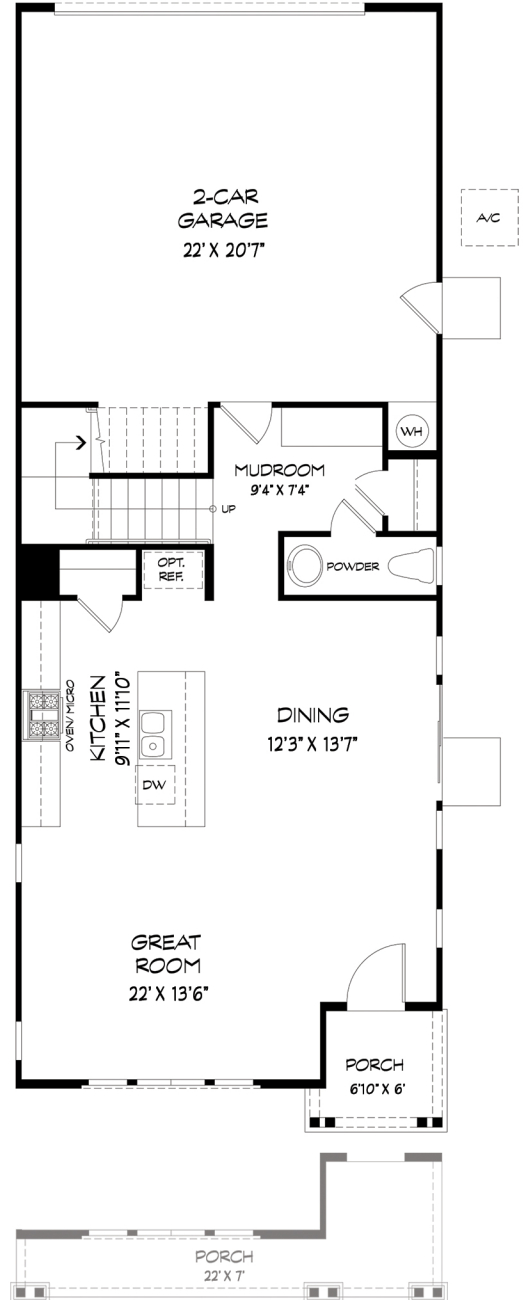

FARMHOUSE
COLOR SCHEME 3

CRAFTSMAN
COLOR SCHEME 9

1,869 SQ FT

3 BEDROOMS

2.5 BATHROOMS

2-CAR GARAGE

TWO-STORIES

PLAN 2 offers 1,869 sq. ft. of stylish living with Farmhouse and Craftsman elevations. The open-concept main floor features a spacious kitchen, great room, and dining area, plus a mudroom and powder bath. Upstairs includes a versatile loft, laundry room, and two secondary bedrooms. The private primary suite boasts a large walk-in closet and spa-inspired bath. Located in the heart of Windsor, this home blends comfort, function, and the best of Sonoma County living. Thoughtful details and high-end finishes deliver the quality you expect from Ryder Homes.

SCAN WITH YOUR CAMERA
TO LEARN MORE!

707-694-6547 | OLDREDWOOD@RYDERHOMES.COM
WWW.RYDERHOMES.COM/ORV
6122 OLD REDWOOD HIGHWAY, WINDSOR, CA 95492

SECOND FLOOR

FIRST FLOOR

CRAFTSMAN PORCH LAYOUT

1,869 SQ FT

3 BEDROOMS

2.5 BATHROOMS

2-CAR GARAGE

TWO-STORIES

OLD REDWOOD
VILLAGE

HOMESITE 21

PLAN 2 FARMHOUSE | SCHEME 1

159 Amanda Way, Windsor, CA

INCLUDED FEATURES

ARCHITECTURAL FLOOR PLAN

- 1 1,869 SQ. FT TWO STORY FLOORPLAN
- 2 OPEN CONCEPT GREAT ROOM DESIGN
- 3 DEDICATED DINING AREA
- 4 MODERN KITCHEN WITH LARGE CENTER ISLAND
- 5 MAIN LEVEL POWDER BATH
- 6 ATTACHED 2-CAR GARAGE
- 7 UPSTAIRS LOFT FOR FLEXIBLE USE
- 8 TWO SECONDARY BEDROOMS UPSTAIRS
- 9 FULL BATH FOR SECONDARY BEDROOMS
- 10 PRIVATE PRIMARY SUITE
- 11 WALK-IN CLOSET IN PRIMARY SUITE
- 12 DUAL VANITIES IN PRIMARY BATH
- 13 FUNCTIONAL LAYOUT WITH FLEXIBLE LIVING OPTIONS