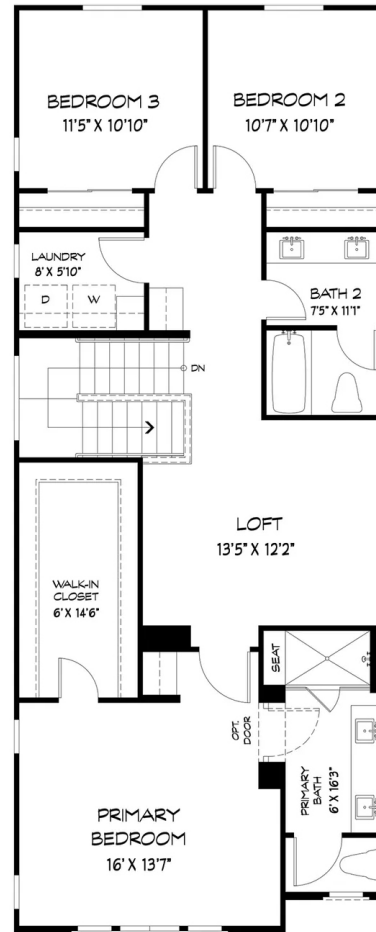

ARCHITECTURAL FLOOR PLAN

1. 1 1,869 SQ. FT TWO STORY FLOORPLAN
2. 2 OPEN CONCEPT GREAT ROOM DESIGN
3. 3 DEDICATED DINING AREA
4. 4 MODERN KITCHEN WITH LARGE CENTER ISLAND
5. 5 MAIN LEVEL POWDER BATH
6. 6 ATTACHED 2-CAR GARAGE
7. 7 UPSTAIRS LOFT FOR FLEXIBLE USE
8. 8 TWO SECONDARY BEDROOMS UPSTAIRS
9. 9 FULL BATH FOR SECONDARY BEDROOMS
10. 10 PRIVATE PRIMARY SUITE
11. 11 WALK-IN CLOSET IN PRIMARY SUITE
12. 12 DUAL VANITIES IN PRIMARY BATH
13. 13 FUNCTIONAL LAYOUT WITH FLEXIBLE LIVING OPTIONS

SECOND FLOOR