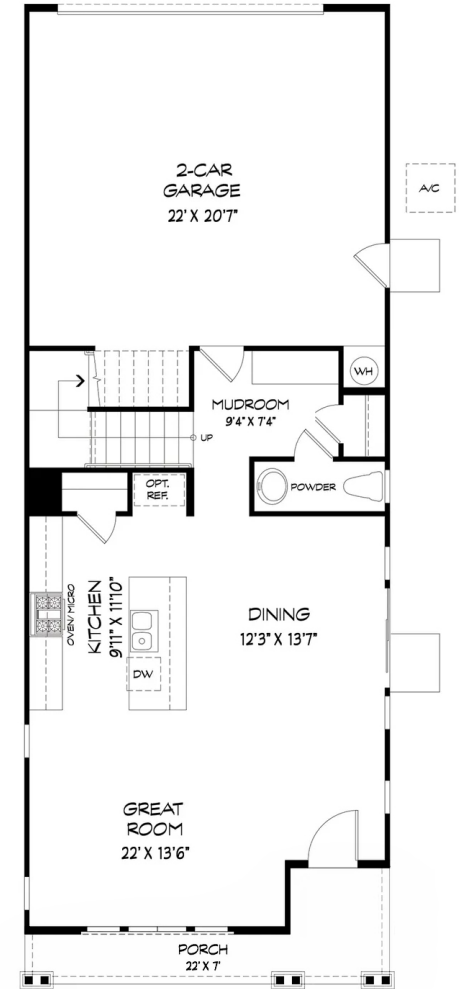

FIRST FLOOR