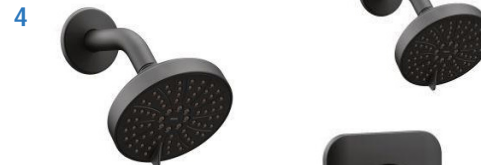

FRAMING & DOORS

- 1 FRONT ENTRY DOOR
Therma Tru Smooth Star Fiber-glass 1-Panel Shaker With Full Lite Satin Etched Glass
- 2 GARAGE SERVICE DOOR
Fiberglass S100 Self Closing Fire Door
- 3 FRONT DOOR HARDWARE
Kwikset San Clemente Handset With Halifax Square Interior Handle
- 4 SMART LOCK
Kwikset Electronic 916 Smart Code Contemporary Deadbolt With Zigbee Technology
- 5 INTERIOR DOORS
Masonite Lincoln Park
- 6 INTERIOR DOOR HARDWARE
Schlage Latitude Lever Matte Black
- 7 GARAGE DOOR
Wayne Dalton Classic Steel Garage Door
- 8 GARAGE DOOR OPENER
Liftmaster Wall Mount Elite

HARDWARE FIXTURE PACKAGE

- 1 KITCHEN SINK
American Standard Portsmouth
- 2 KITCHEN FAUCET
MOEN Sleek Pull Down
Brushed Gold
- 3 BATHROOM SINK FAUCETS
MOEN Genta Matte Black One
Handle High Arc Faucet
- 4 BATHROOM SHOWER FAUCET
SHOWER ONLY
MOEN Genta Matte Black
Posi-Temp
- 5 BATHROOM SHOWER FAUCET
SHOWER/TUB
MOEN Genta Matte Black
Posi-Temp Tub/Shower
- 6 TOILET PAPER HOLDER
MOEN Genta Matte Black
Pivoting Toilet Paper Holder
- 7 TOWEL BARS
MOEN Genta Matte Black
Towel Bar
- 8 ROBE HOOK
MOEN Genta Matte Black
Single Robe Hook