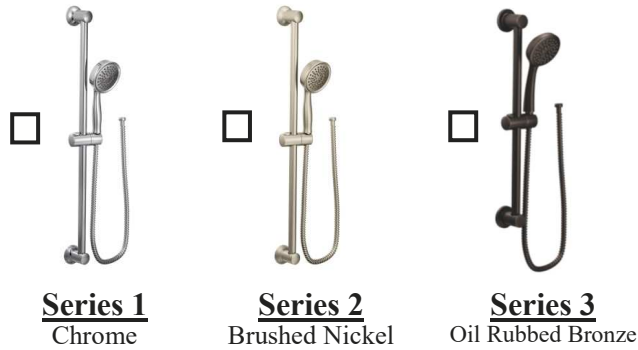

Tub spout N/A at Owner's Bath Shower

Series 2 Bathroom Fixtures- "Brantford"- Chrome

Sink Faucet

Tub/Shower Package

Soaking Tub Faucet*

Towel Bar

Paper Bar

Tub spout N/A at Owner's Bath Shower

Series 3 Bathroom Fixtures- "Brantford"- Brushed Nickel

Sink Faucet

Tub/Shower Package

Soaking Tub Faucet*

Towel Bar

Paper Bar

Tub spout N/A at Owner's Bath Shower

Copyright 2019 by Wilkinson Homes, LLC

Series 4 Bathroom Fixtures- “Brantford”- Oil Rubbed Bronze

Owner's Bath

Bathroom #2

Bathroom #3*

Series 5 Bathroom Fixtures- “Eva”- Brushed Nickel

Powder Room*

Other*

Series 6 Bathroom Fixtures- “Chateau” Modern- Chrome

Optional Handheld Shower

Optional Towel Ring

Tub/Shower Unit*

Shower Stall at Owner's Bath*

Soaking Tub at Owner's Bath with Series 1 tub faucet *

Standard Glass Enclosure

Standard Obscure Glass with Chrome