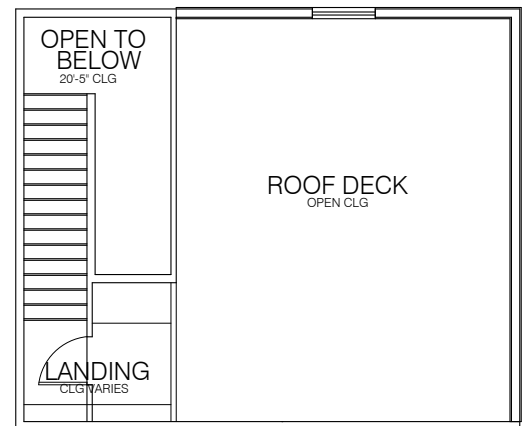

© 2019 Megatel Homes Inc. All Rights Reserved

1st Floor Plan

2nd Floor Plan

Opt. M. Bath

3rd Floor Plan

Roof Deck Floor Plan

Elevation D Only

Base Plan..... 2,151 sf
 Roof Deck Landing B & D..... 26 sf