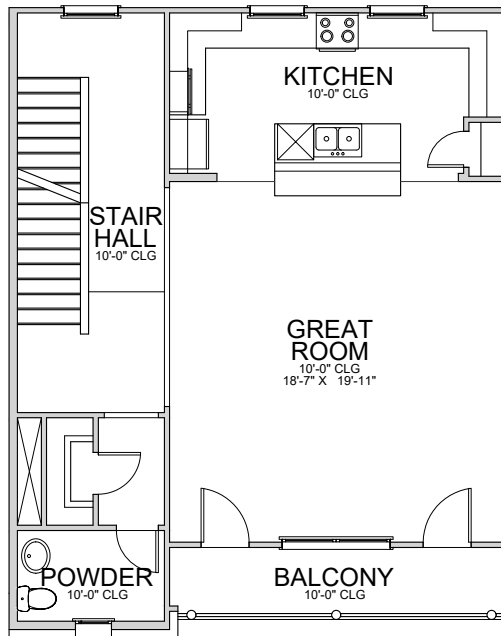

© 2019 Megatel Homes Inc. All Rights Reserved

1st Floor Plan

2nd Floor Plan

Opt. M. Bath

3rd Floor Plan

Roof Deck Floor Plan

Elevation D Only

Base Plan..... 2,151 sf
 Roof Deck Landing B & D..... 26 sf