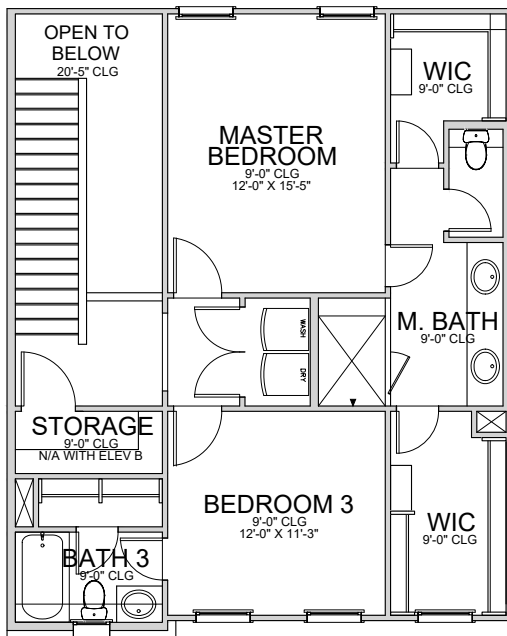

© 2019 Megatel Homes Inc. All Rights Reserved

1st Floor Plan

2nd Floor Plan

Opt. M. Bath

3rd Floor Plan

Roof Deck Floor Plan

Elevation D Only

Base Plan..... 2,151 sf
 Roof Deck Landing B & D..... 26 sf