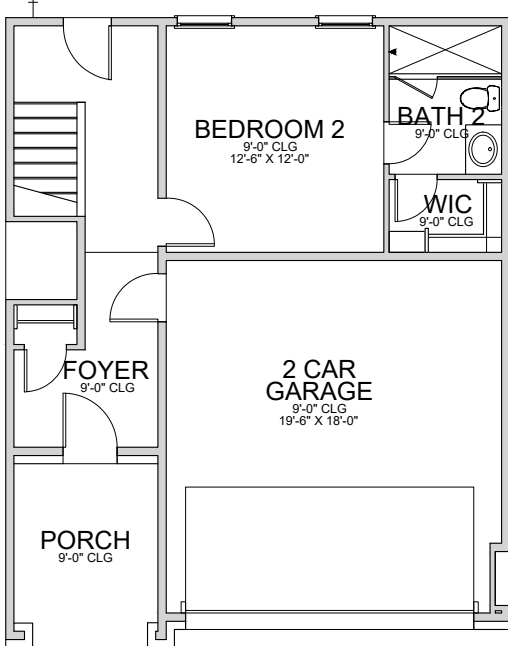

© 2019 Megatel Homes Inc. All Rights Reserved

1st Floor Plan

2nd Floor Plan

Opt. M. Bath

3rd Floor Plan

Roof Deck Floor Plan

Elevation D Only

Base Plan..... 2,151 sf
 Roof Deck Landing B & D..... 26 sf