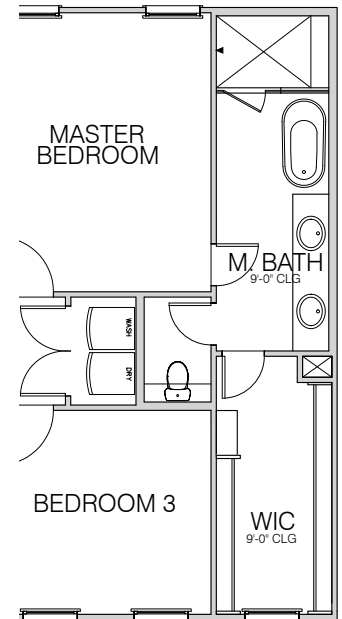

© 2019 Megatel Homes Inc. All Rights Reserved

1st Floor Plan

2nd Floor Plan

Opt. M. Bath

3rd Floor Plan

Roof Deck Floor Plan

Elevation D Only

Base Plan..... 2,151 sf
 Roof Deck Landing B & D..... 26 sf