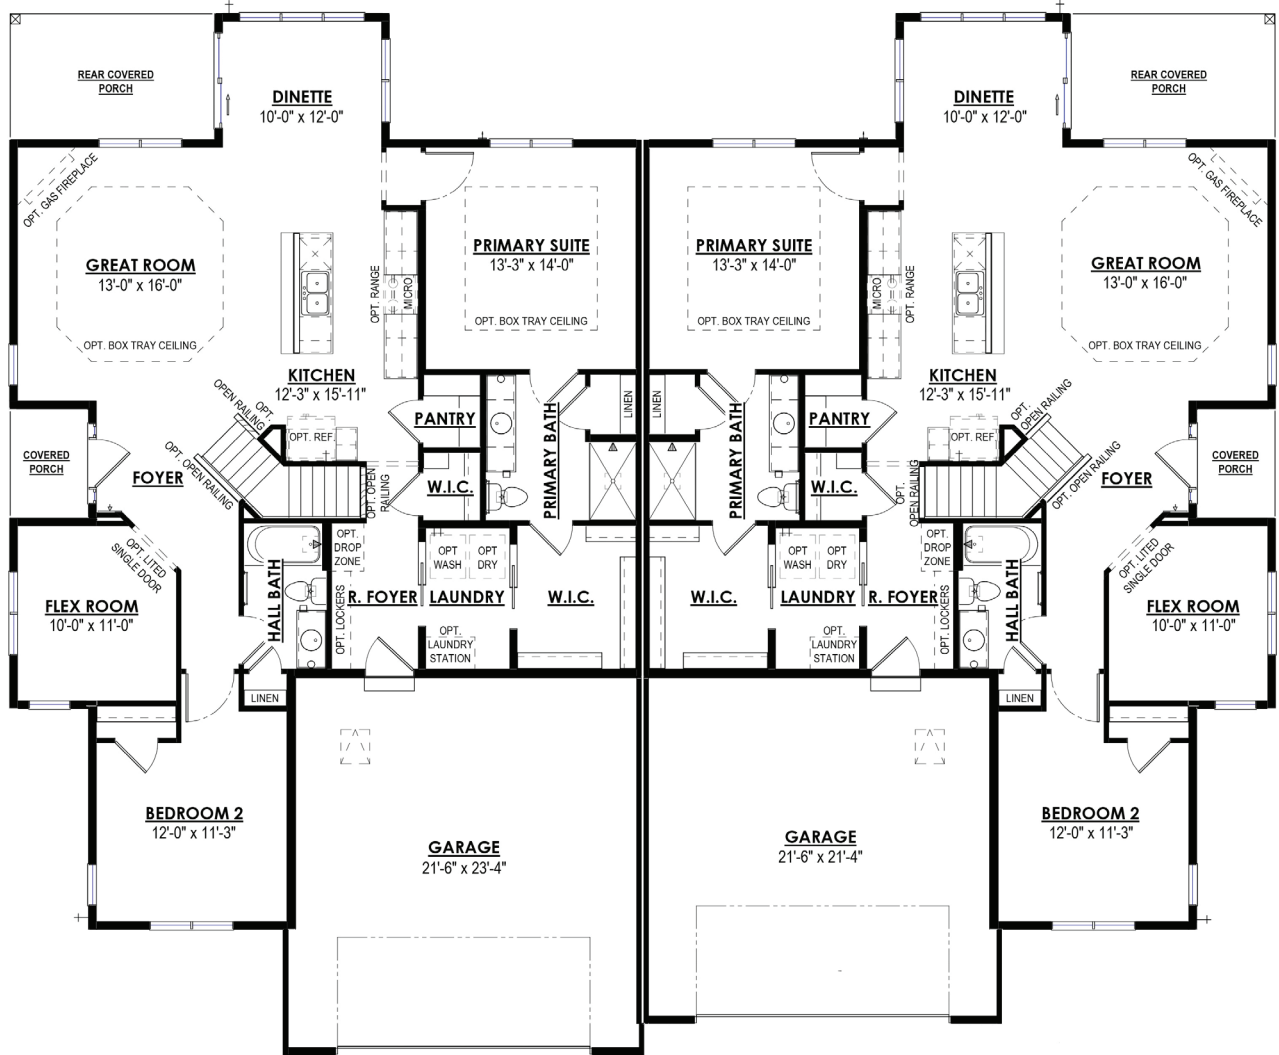

# THE CAROLINE

1,631 SQ. FT.  
2 BED | 2 BATH

Farmhouse

Craftsman

Country Cottage

**HARBOR**  
HOMES

# THE CAROLINE

1,631 SQ. FT.  
2 BED | 2 BATH

All photographs, videos, and renderings may contain options which are not standard. Stated dimensions and square footage are approximate and should not be used as representation of the home's precise or actual size. Harbor Homes reserves the right to make changes to plans and elevations without prior notice. Updated 03/31/2026