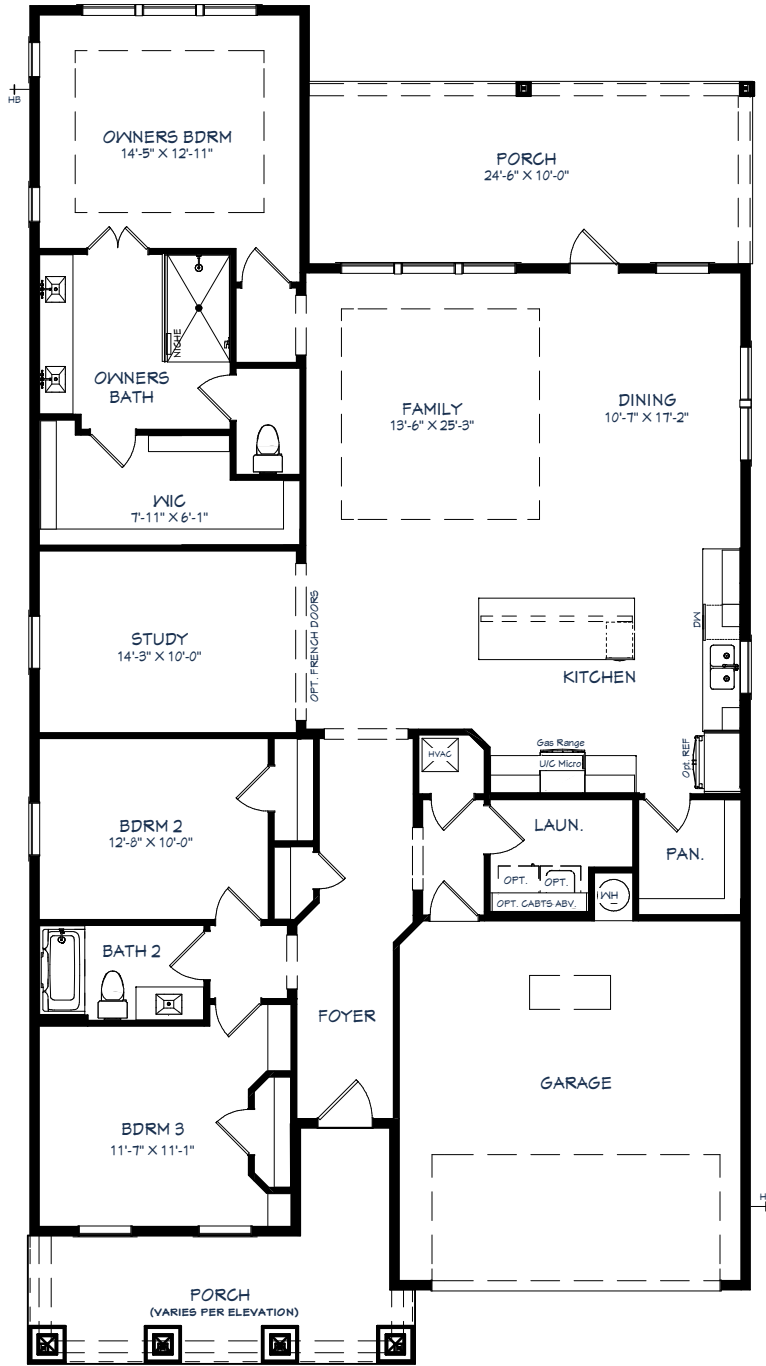

3 Bedroom, 2 Bath, 2 Car Garage
2,002 Square Feet (Conditioned Space)

Opt. Owners Bath

Opt. French Doors
in Study

Opt. Gourmet Kitchen

Opt. Chef's Kitchen