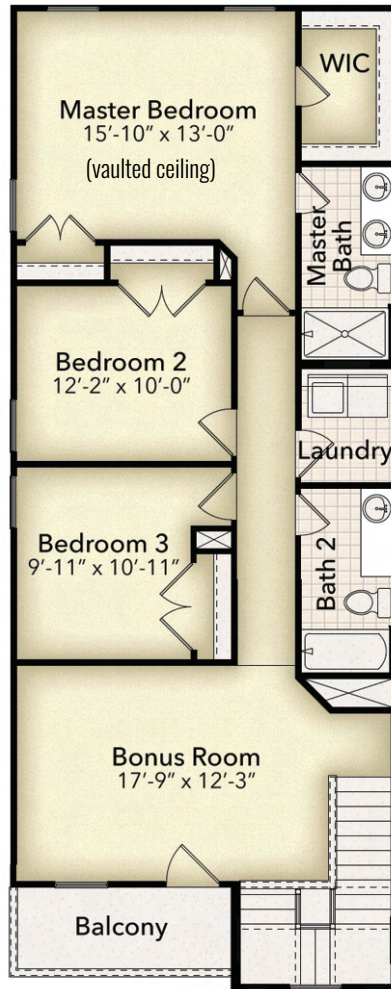

THE EMERY

artisan

boutique

craftsman

*Note: Building brick, hardies, trim colors vary from shown. See Sales Agent for details.

first floor

second floor

1,794 sq. ft.

3 bedrooms

2.5 baths

PARKSIDE BUILDERS, LLC

All features, designs, and prices are subject to change without notice. Floorplans may vary with selected elevation. All sizes and dimensions are approximate. FLOORPLANS are protected under copyright laws. Use is PROHIBITED without the express consent of Parkside Builders, LLC. 2018 | goparkside.net