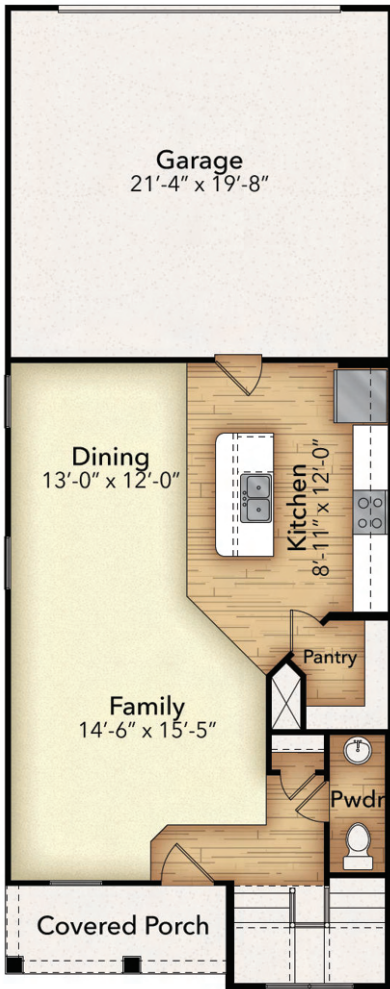

THE EMERY

artisan

boutique

craftsman

*Note: Building brick, hardies, trim colors vary from shown. See Sales Agent for details.

first floor

second floor

1,794 sq. ft.

3 bedrooms

2.5 baths

PARKSIDE BUILDERS, LLC

All features, designs, and prices are subject to change without notice. Floorplans may vary with selected elevation. All sizes and dimensions are approximate. FLOORPLANS are protected under copyright laws. Use is PROHIBITED without the express consent of Parkside Builders, LLC. 2018 | goparkside.net